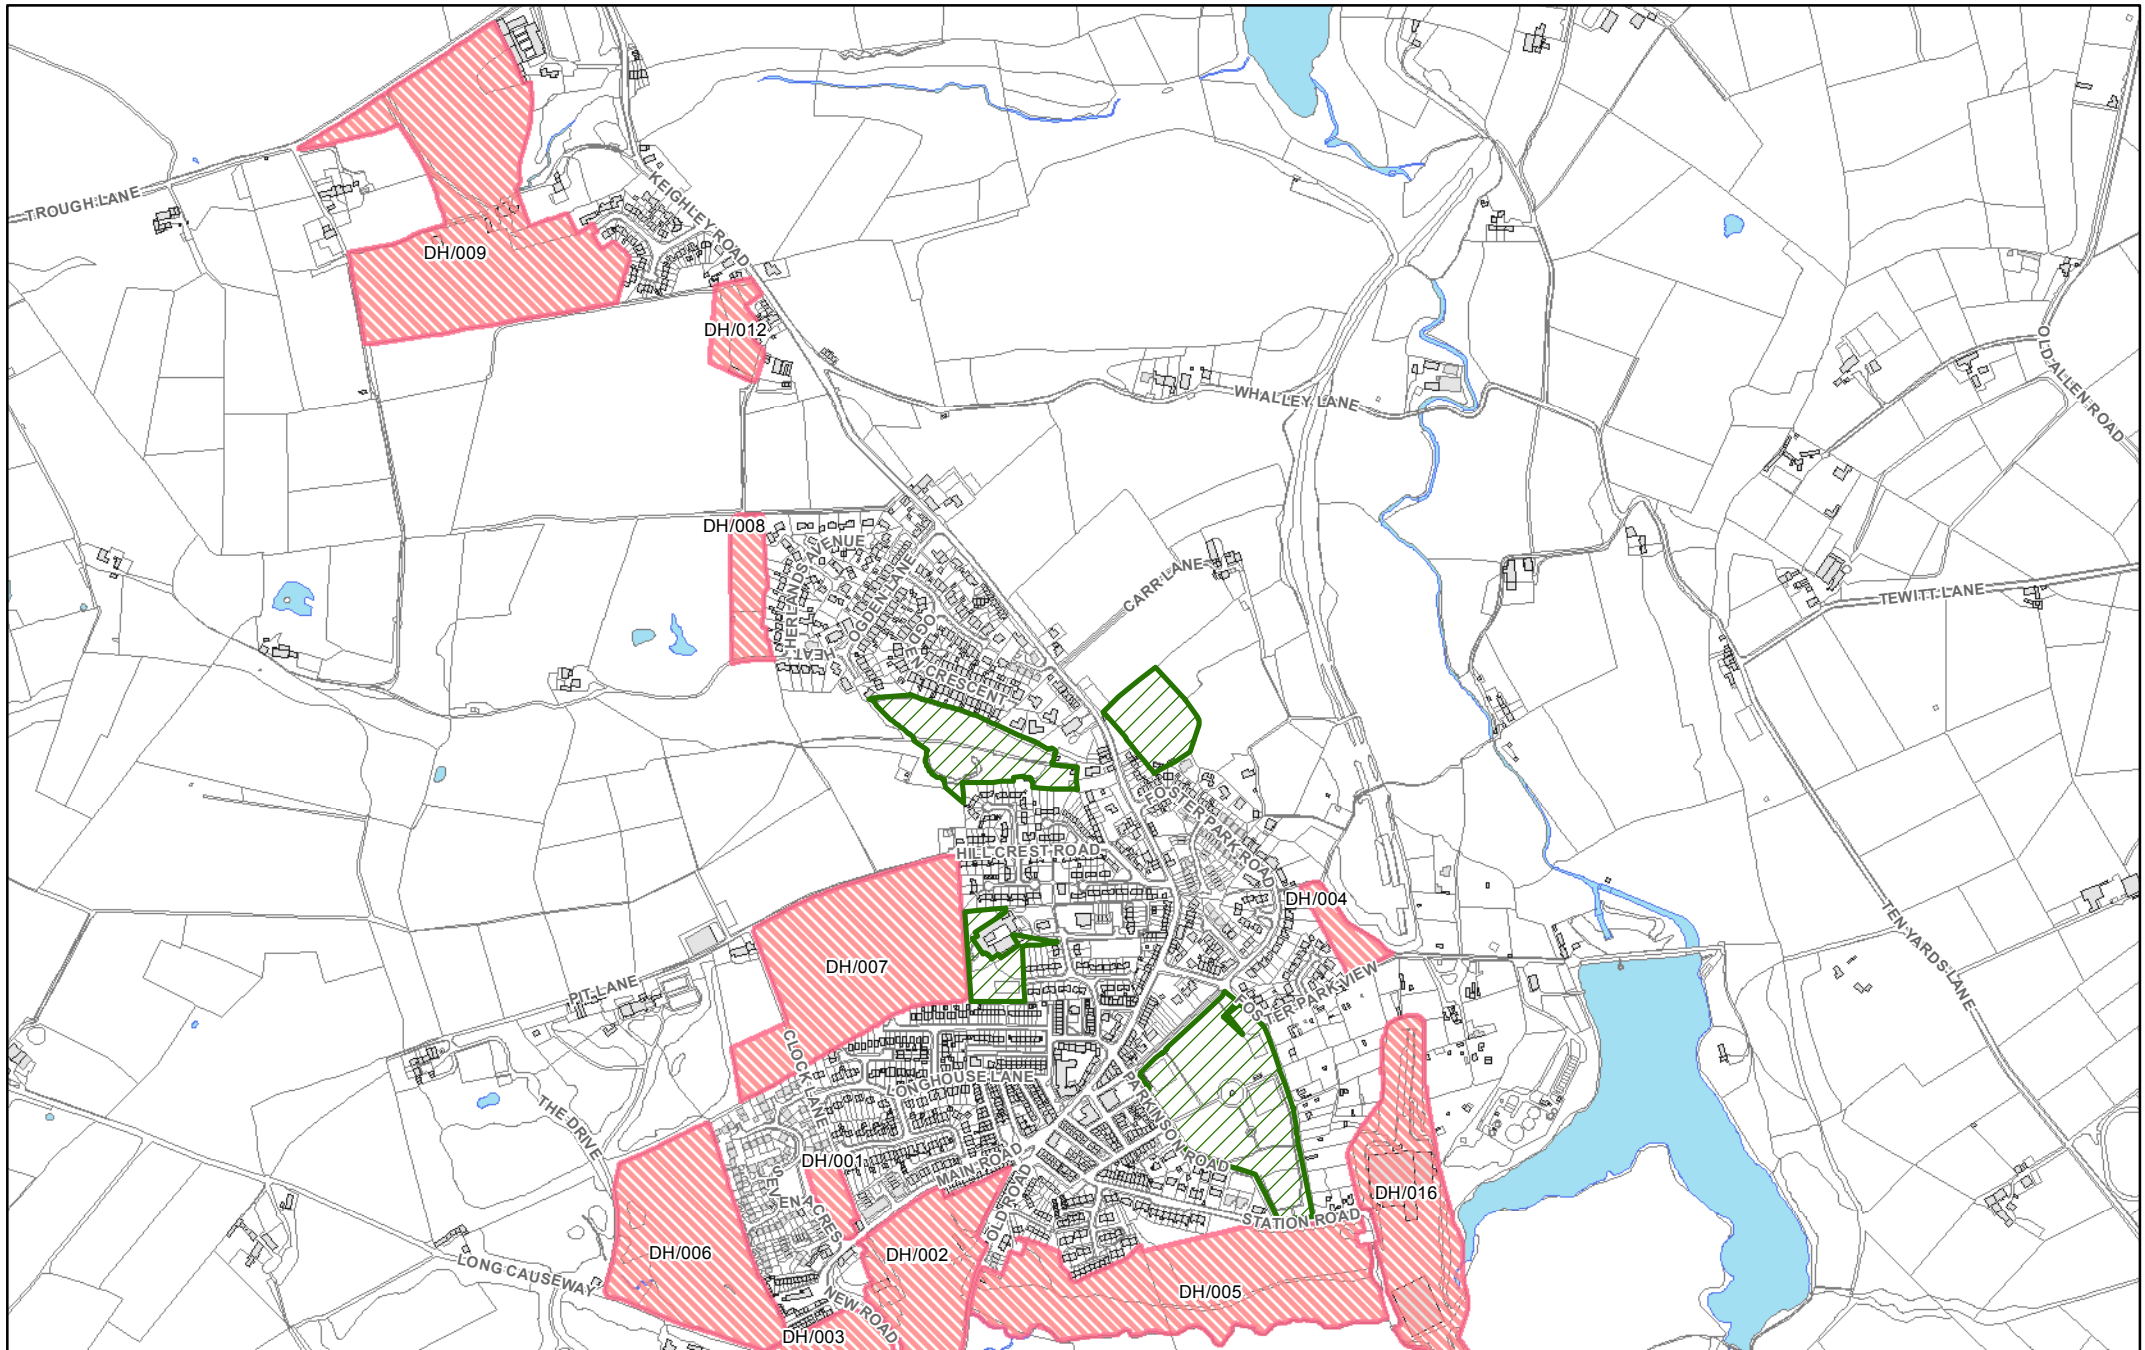

© Crown copyright and database rights 2016 Ordnance Survey 0100019304

Sheet 98

- GreenSpaces
- Possible Development Sites