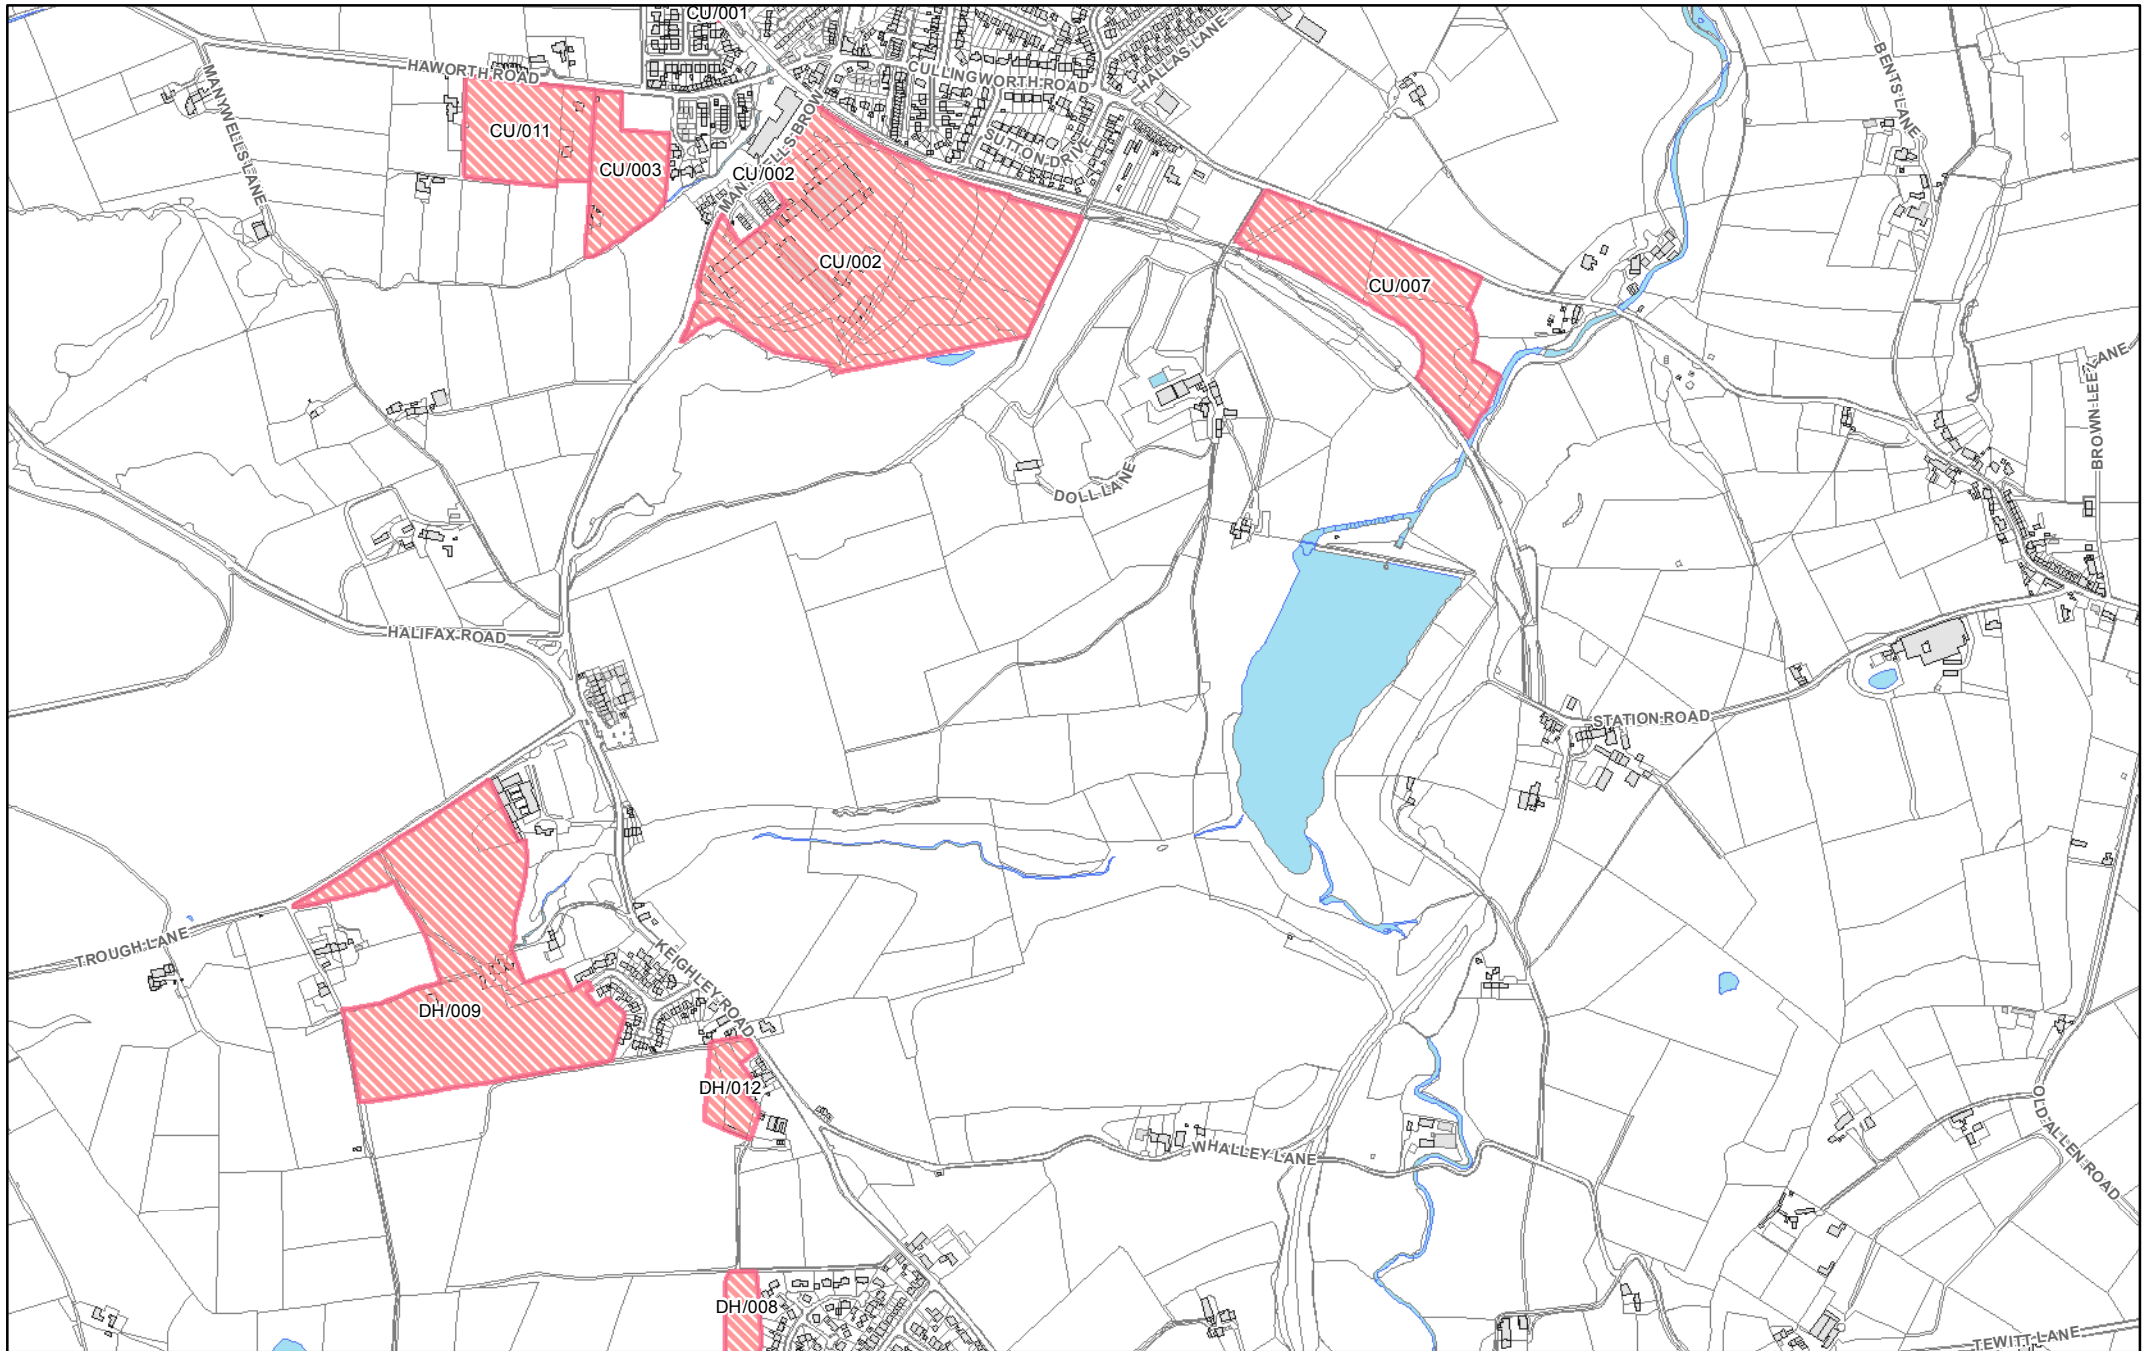

© Crown copyright and database rights 2016 Ordnance Survey 0100019304

Sheet 90

- GreenSpaces
- Possible Development Sites