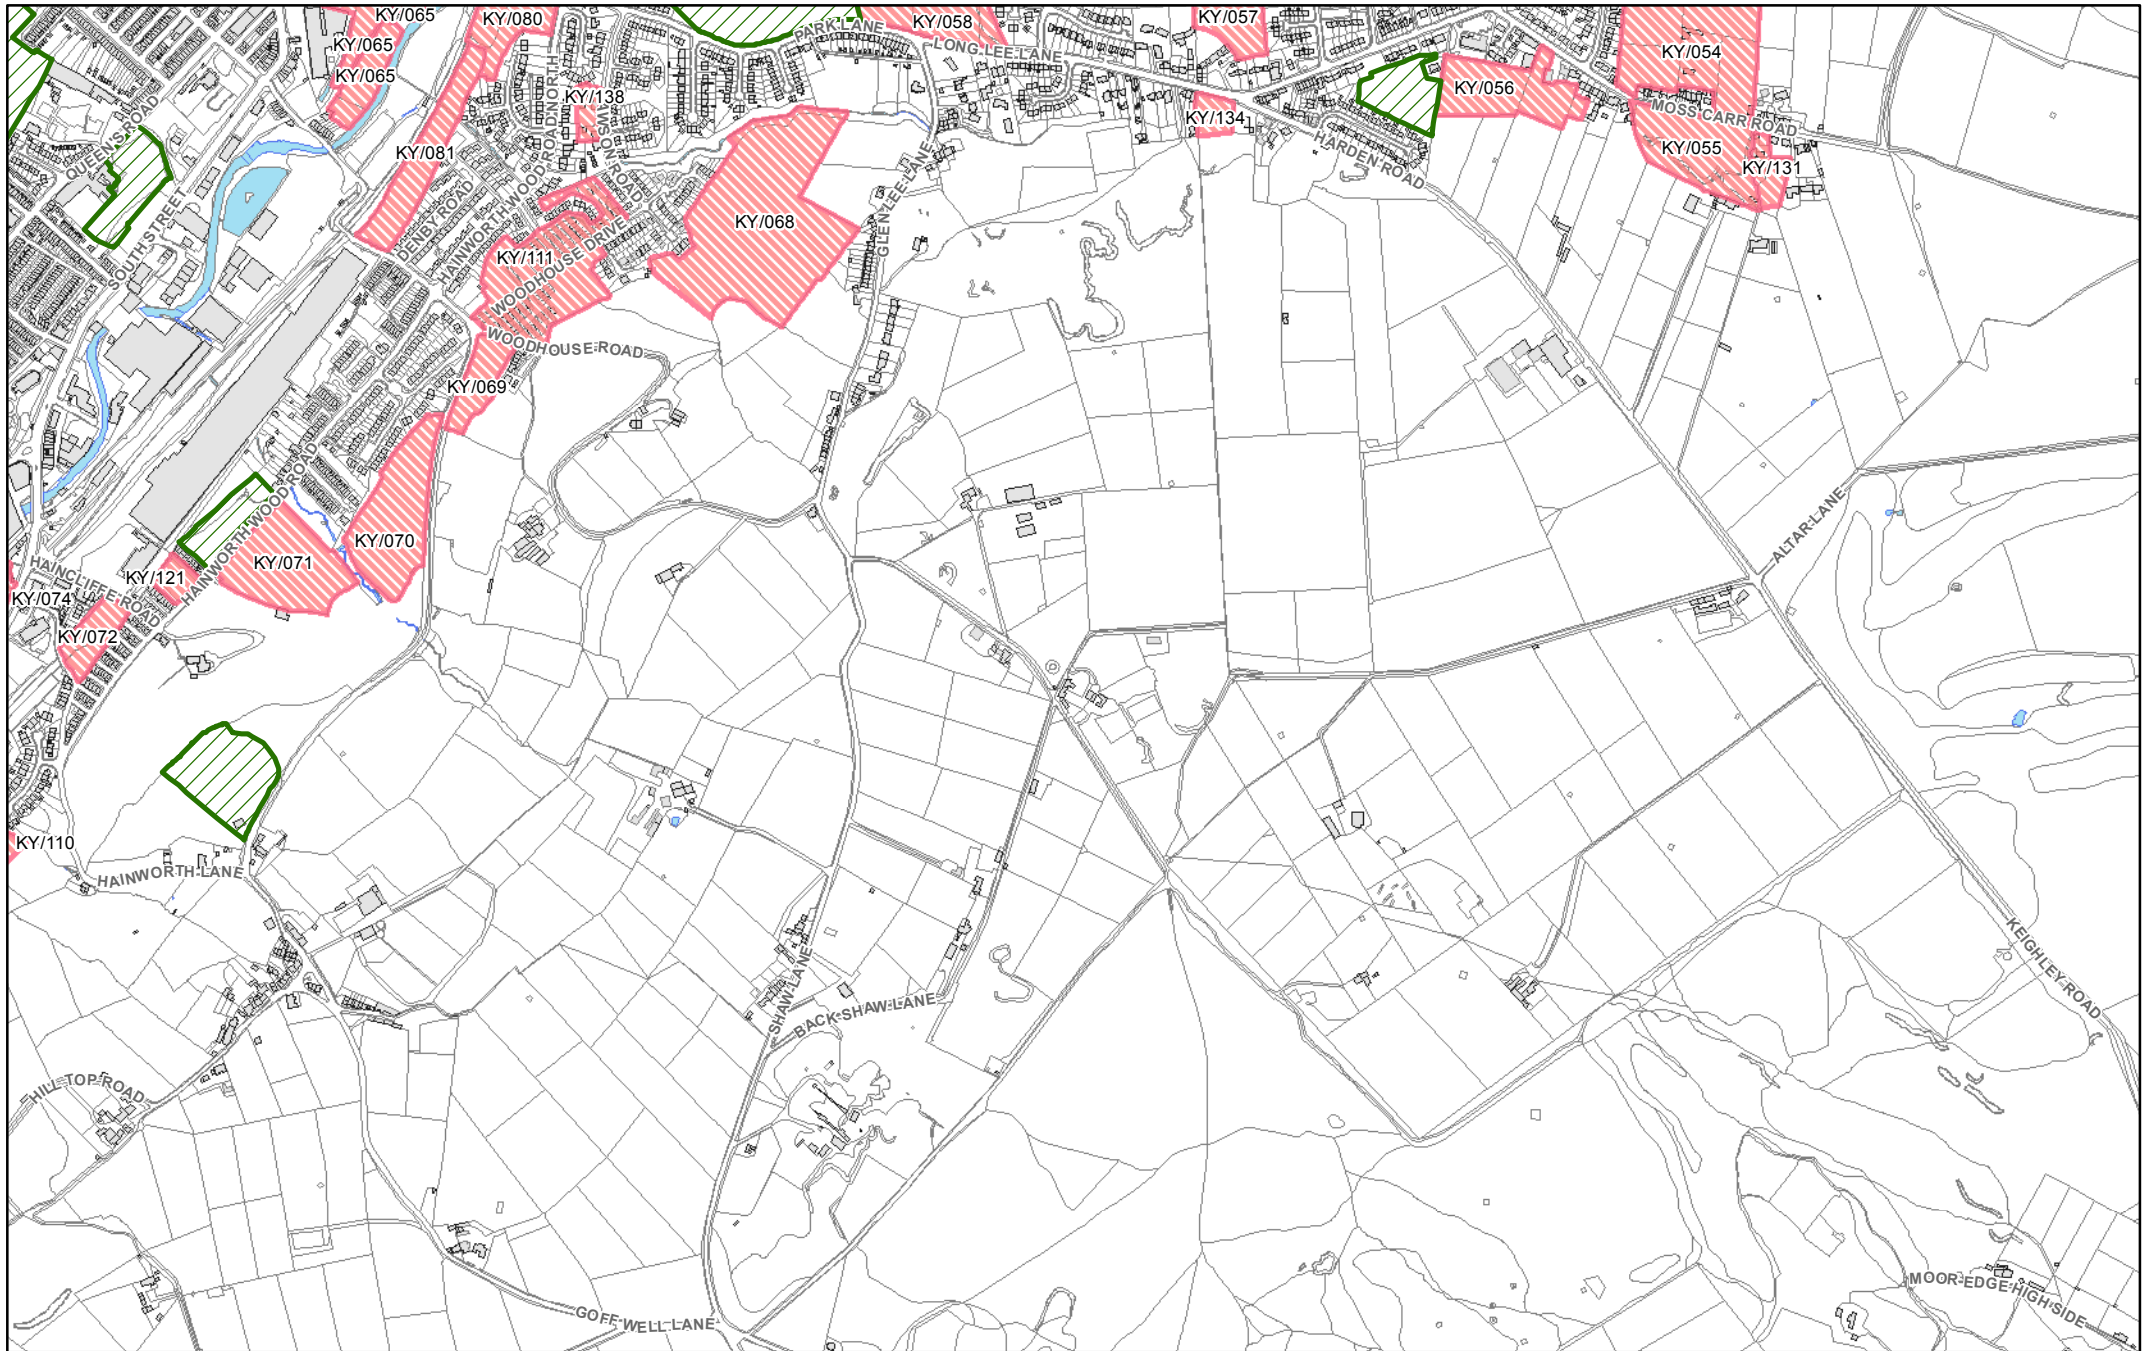

They show in more detail, the location of land identified as possible development sites referenced in the tables within the Sub Area documents and show the current boundaries of greenspaces as identified in the Replacement Unitary Development Plan.

All maps have been produced with the permission of and under licence to the Ordnance Survey and are at 1:10,000 scale.

**26** Map location - with sheet number

**District sub areas**

- Airedale
- Bradford
- Pennine Towns
- Wharfedale

© Crown copyright and database rights 2016 Ordnance Survey 0100019304