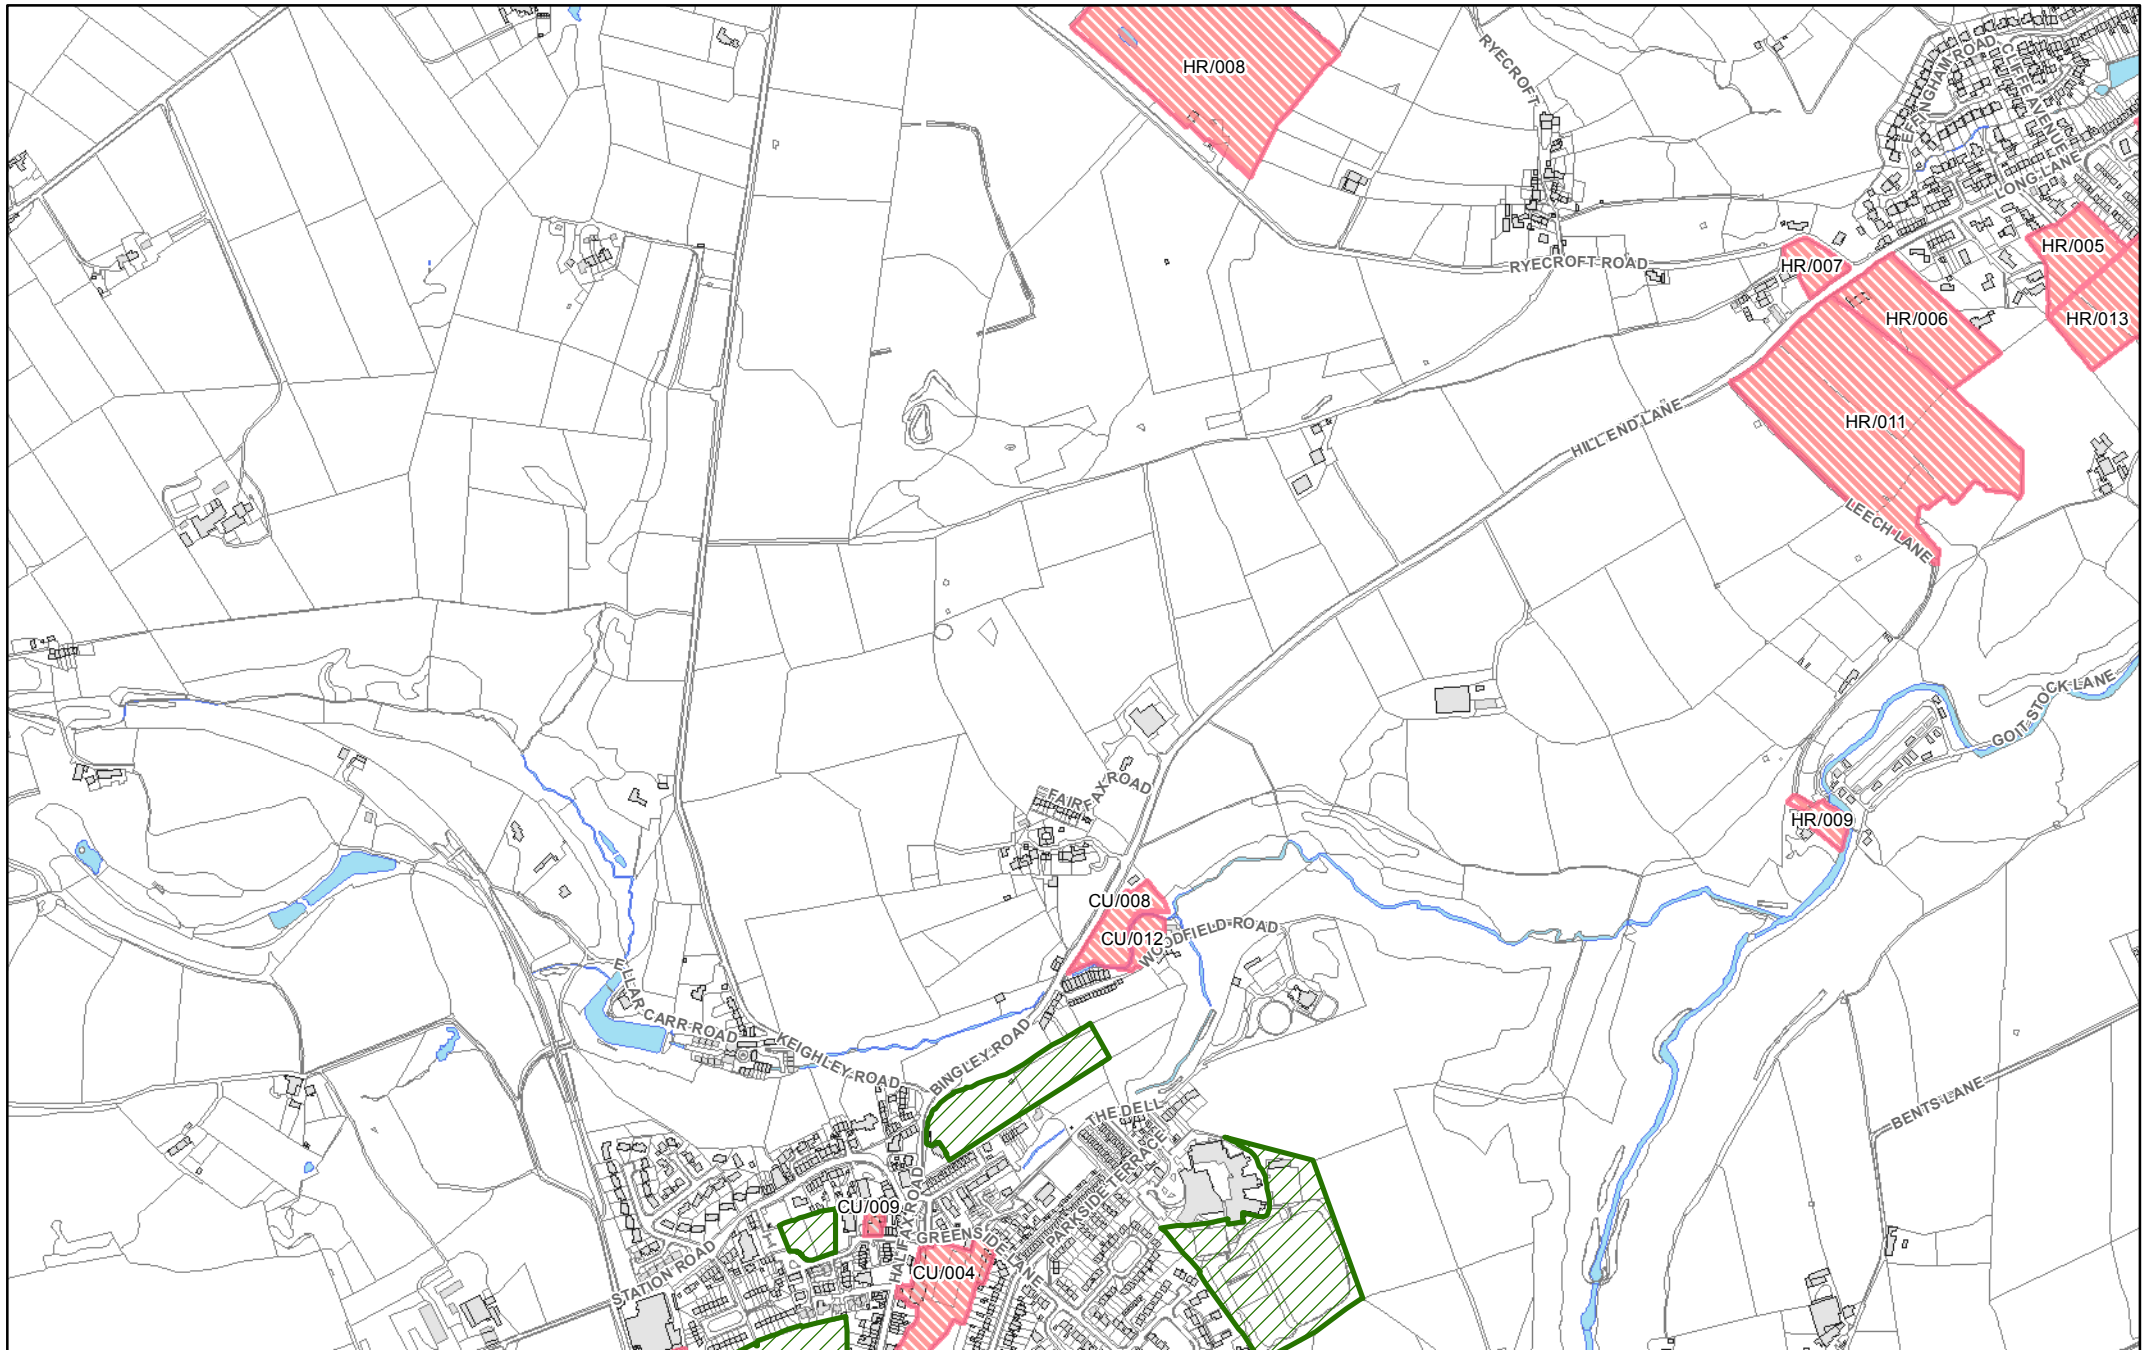

© Crown copyright and database rights 2016 Ordnance Survey 0100019304

Sheet 73

- GreenSpaces
- Possible Development Sites