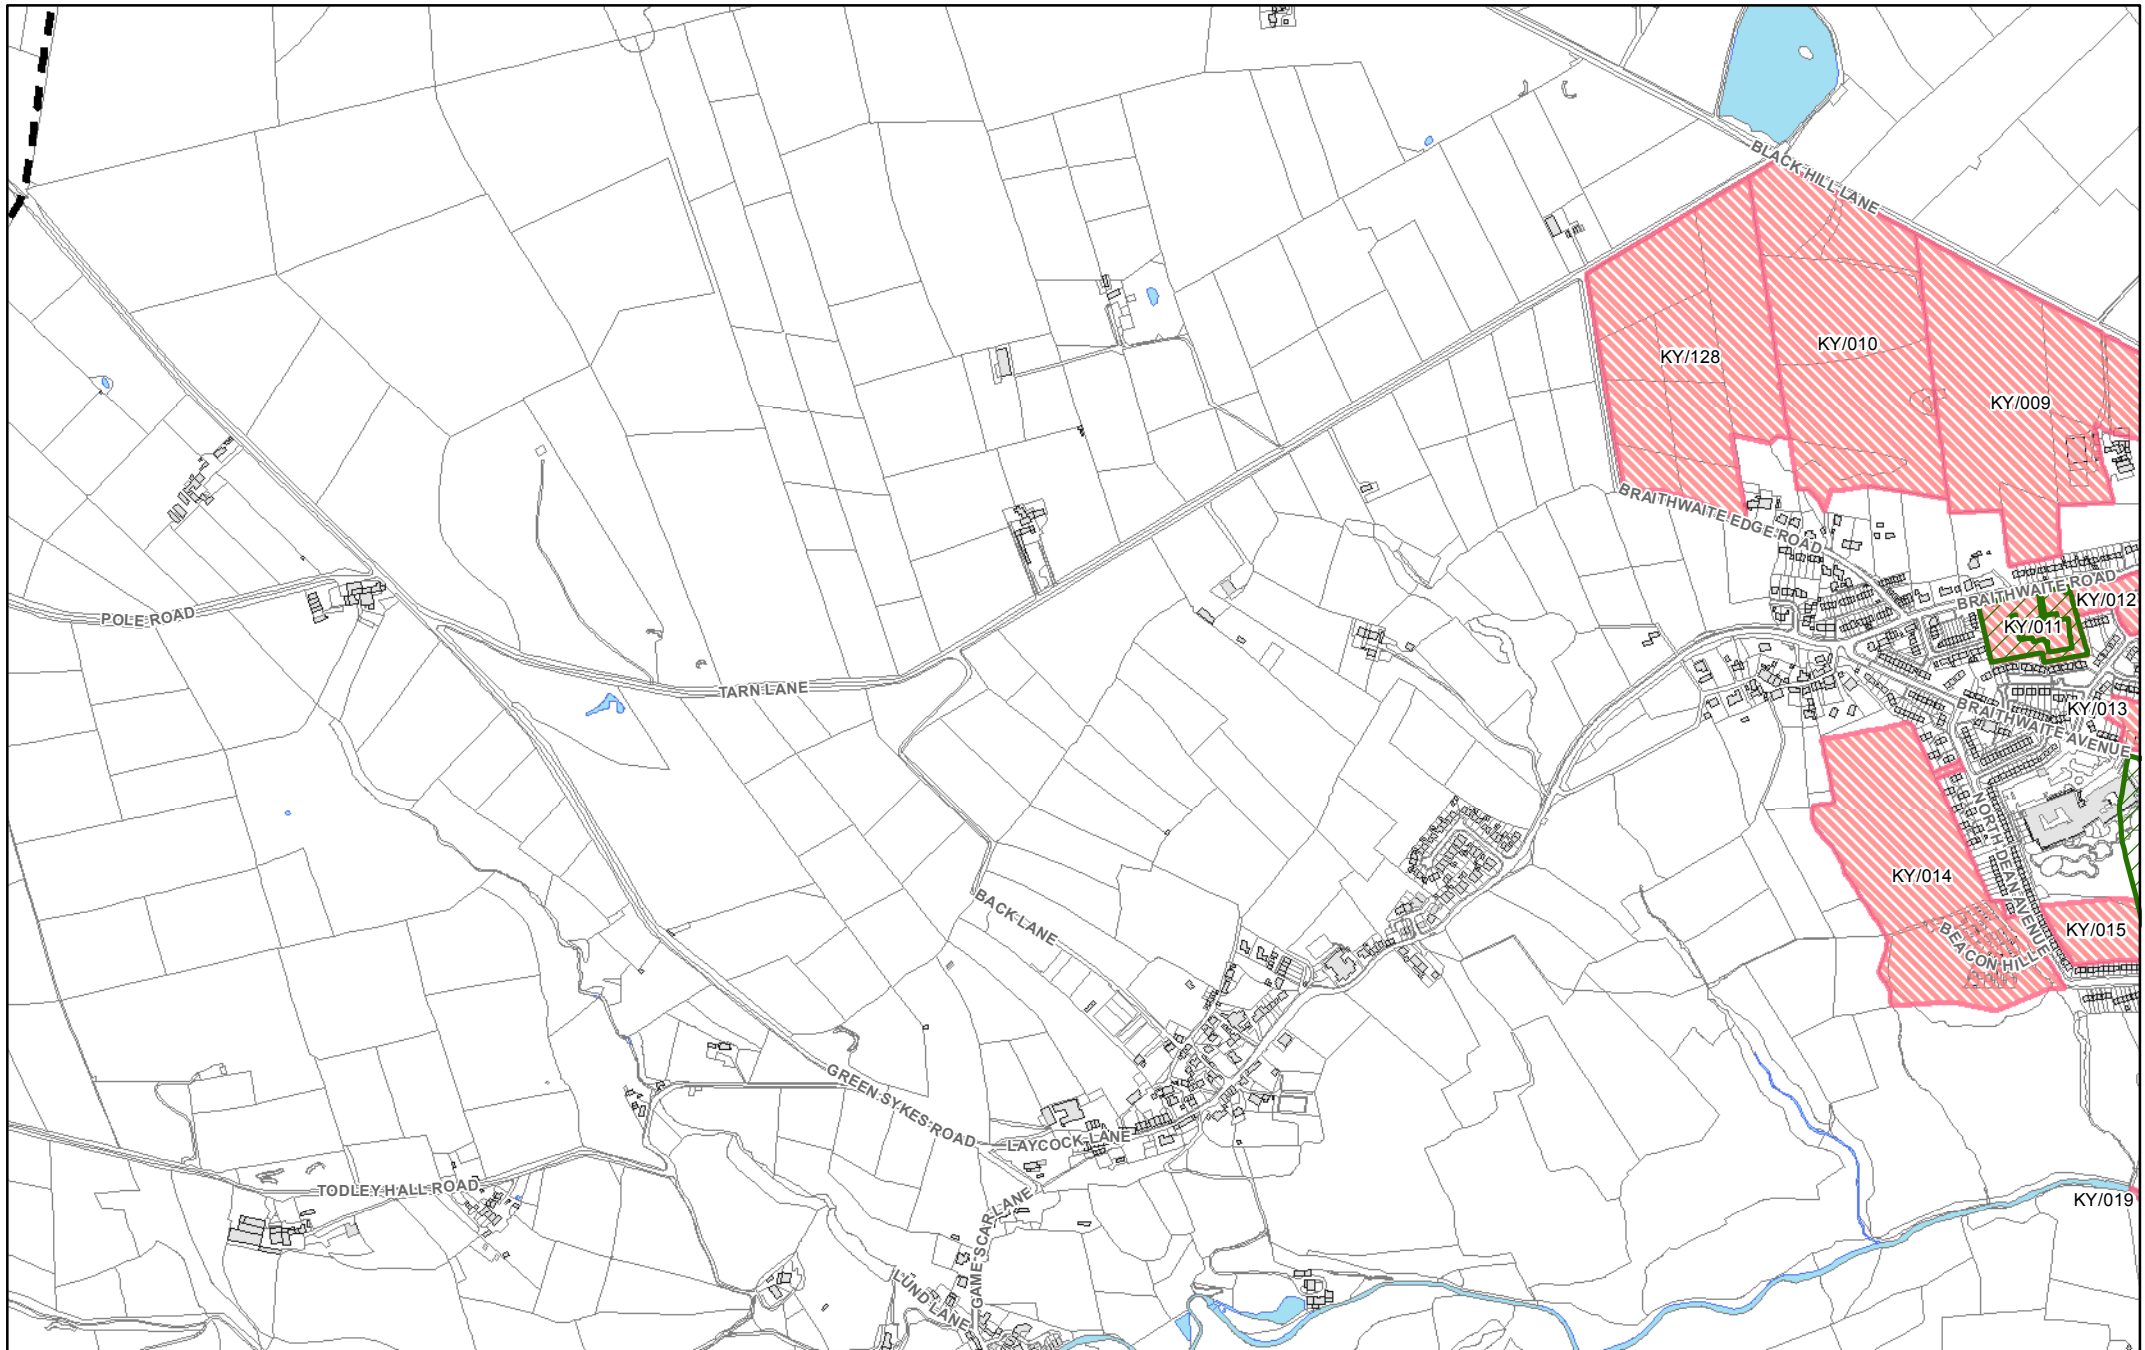

© Crown copyright and database rights 2016 Ordnance Survey 0100019304

Sheet 37

GreenSpaces

Possible Development Sites

City of Bradford MDC

www.bradford.gov.uk