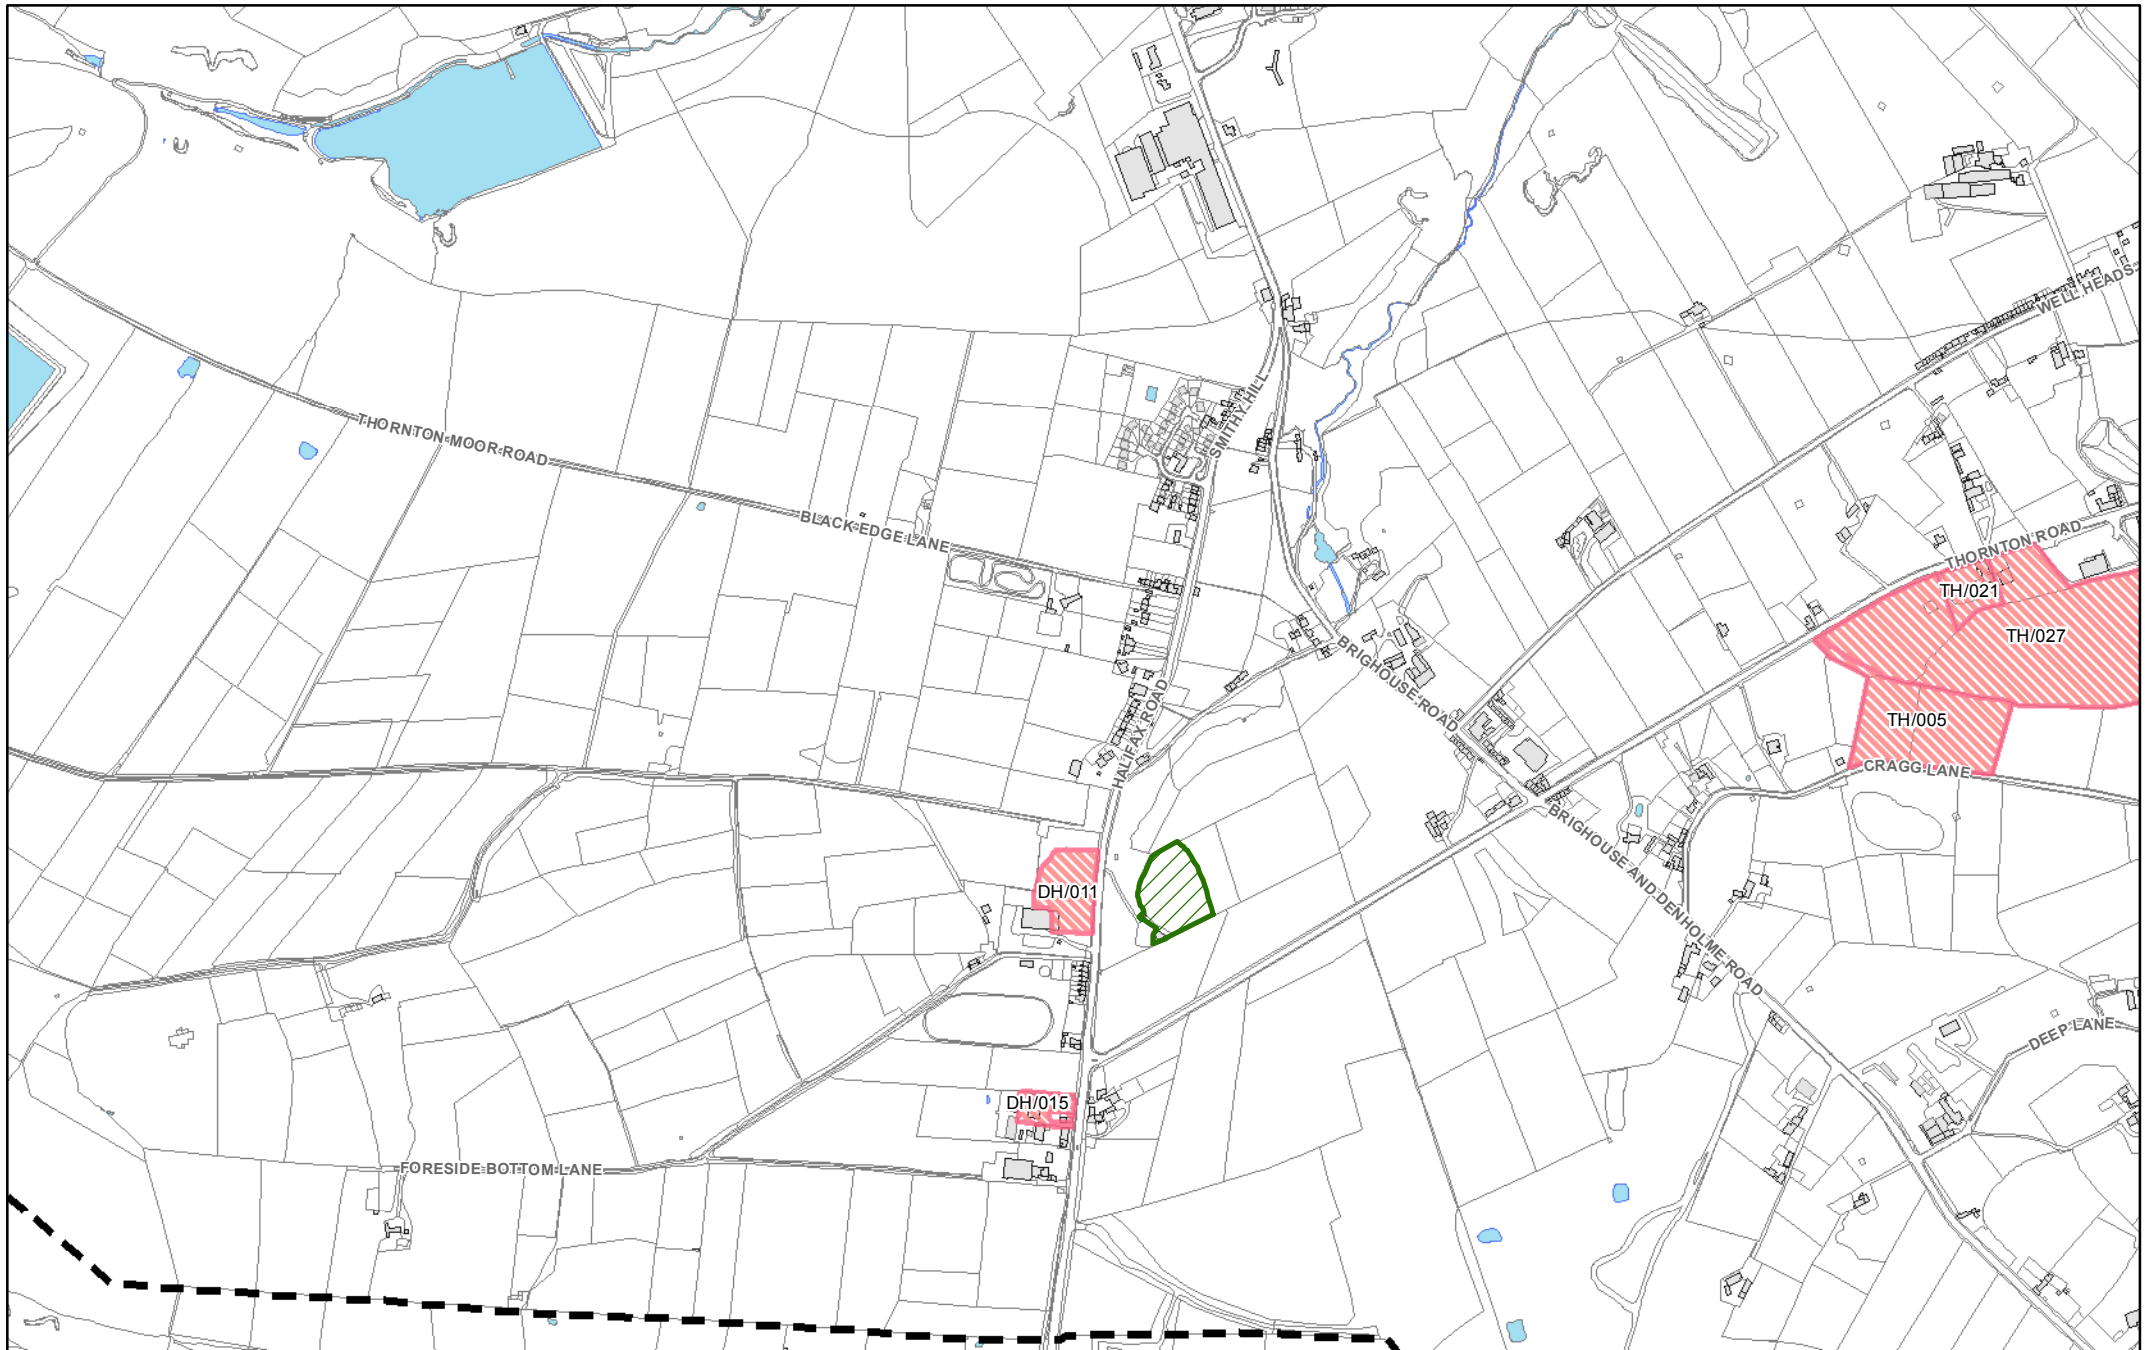

© Crown copyright and database rights 2016 Ordnance Survey 0100019304

GreenSpaces
Possible Development Sites