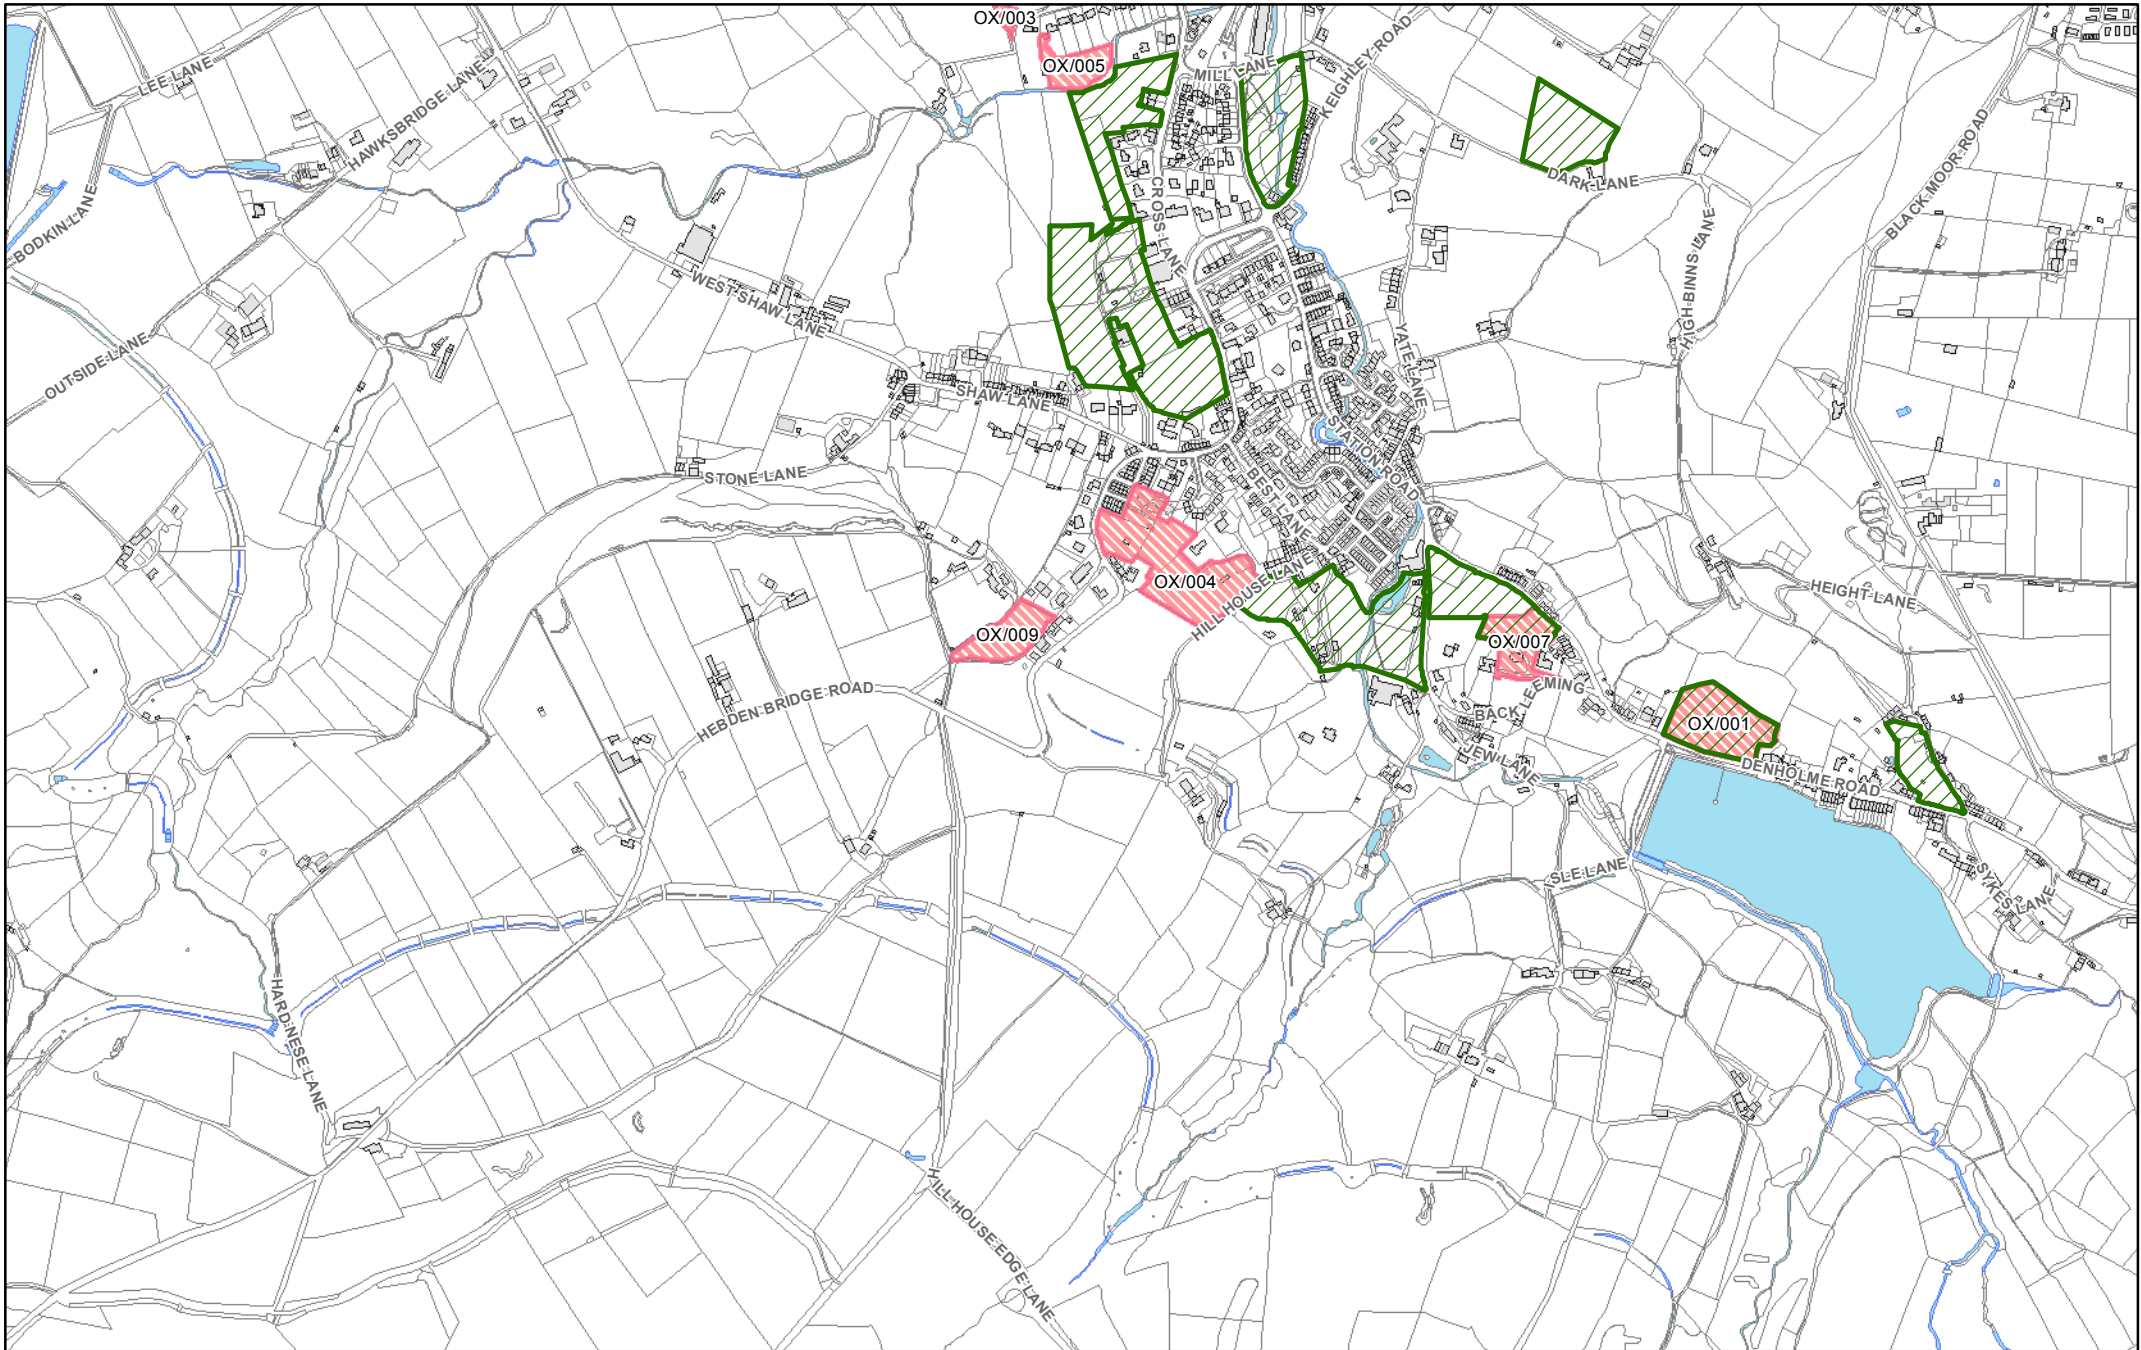

© Crown copyright and database rights 2016 Ordnance Survey 0100019304

GreenSpaces

Possible Development Sites

City of Bradford MDC

www.bradford.gov.uk