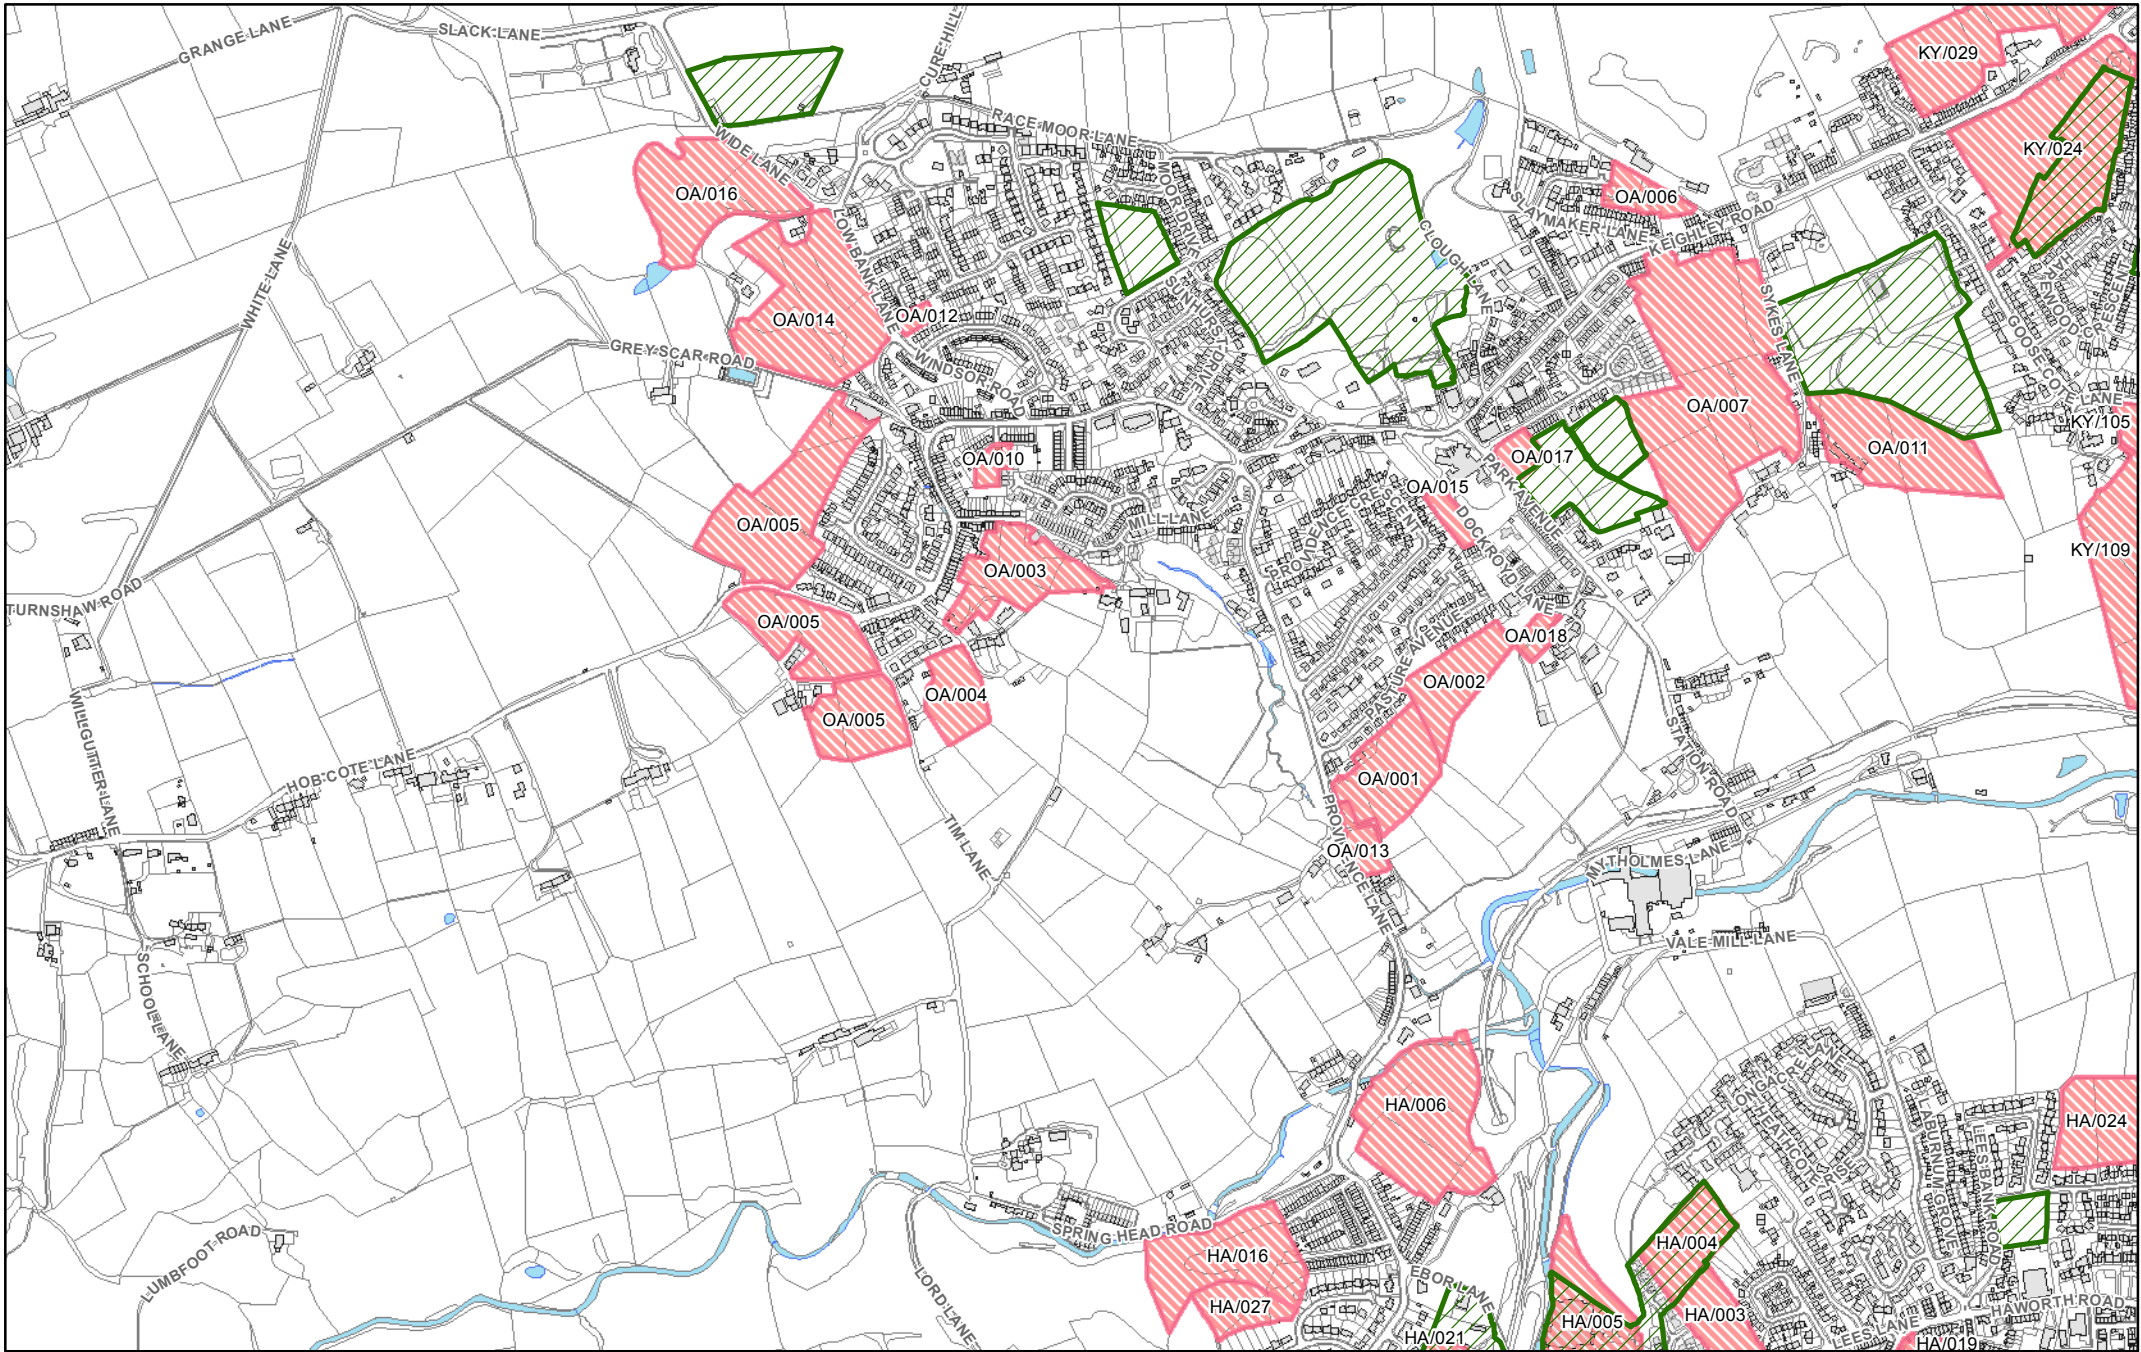

© Crown copyright and database rights 2016 Ordnance Survey 0100019304

GreenSpaces

Possible Development Sites

City of Bradford MDC

www.bradford.gov.uk