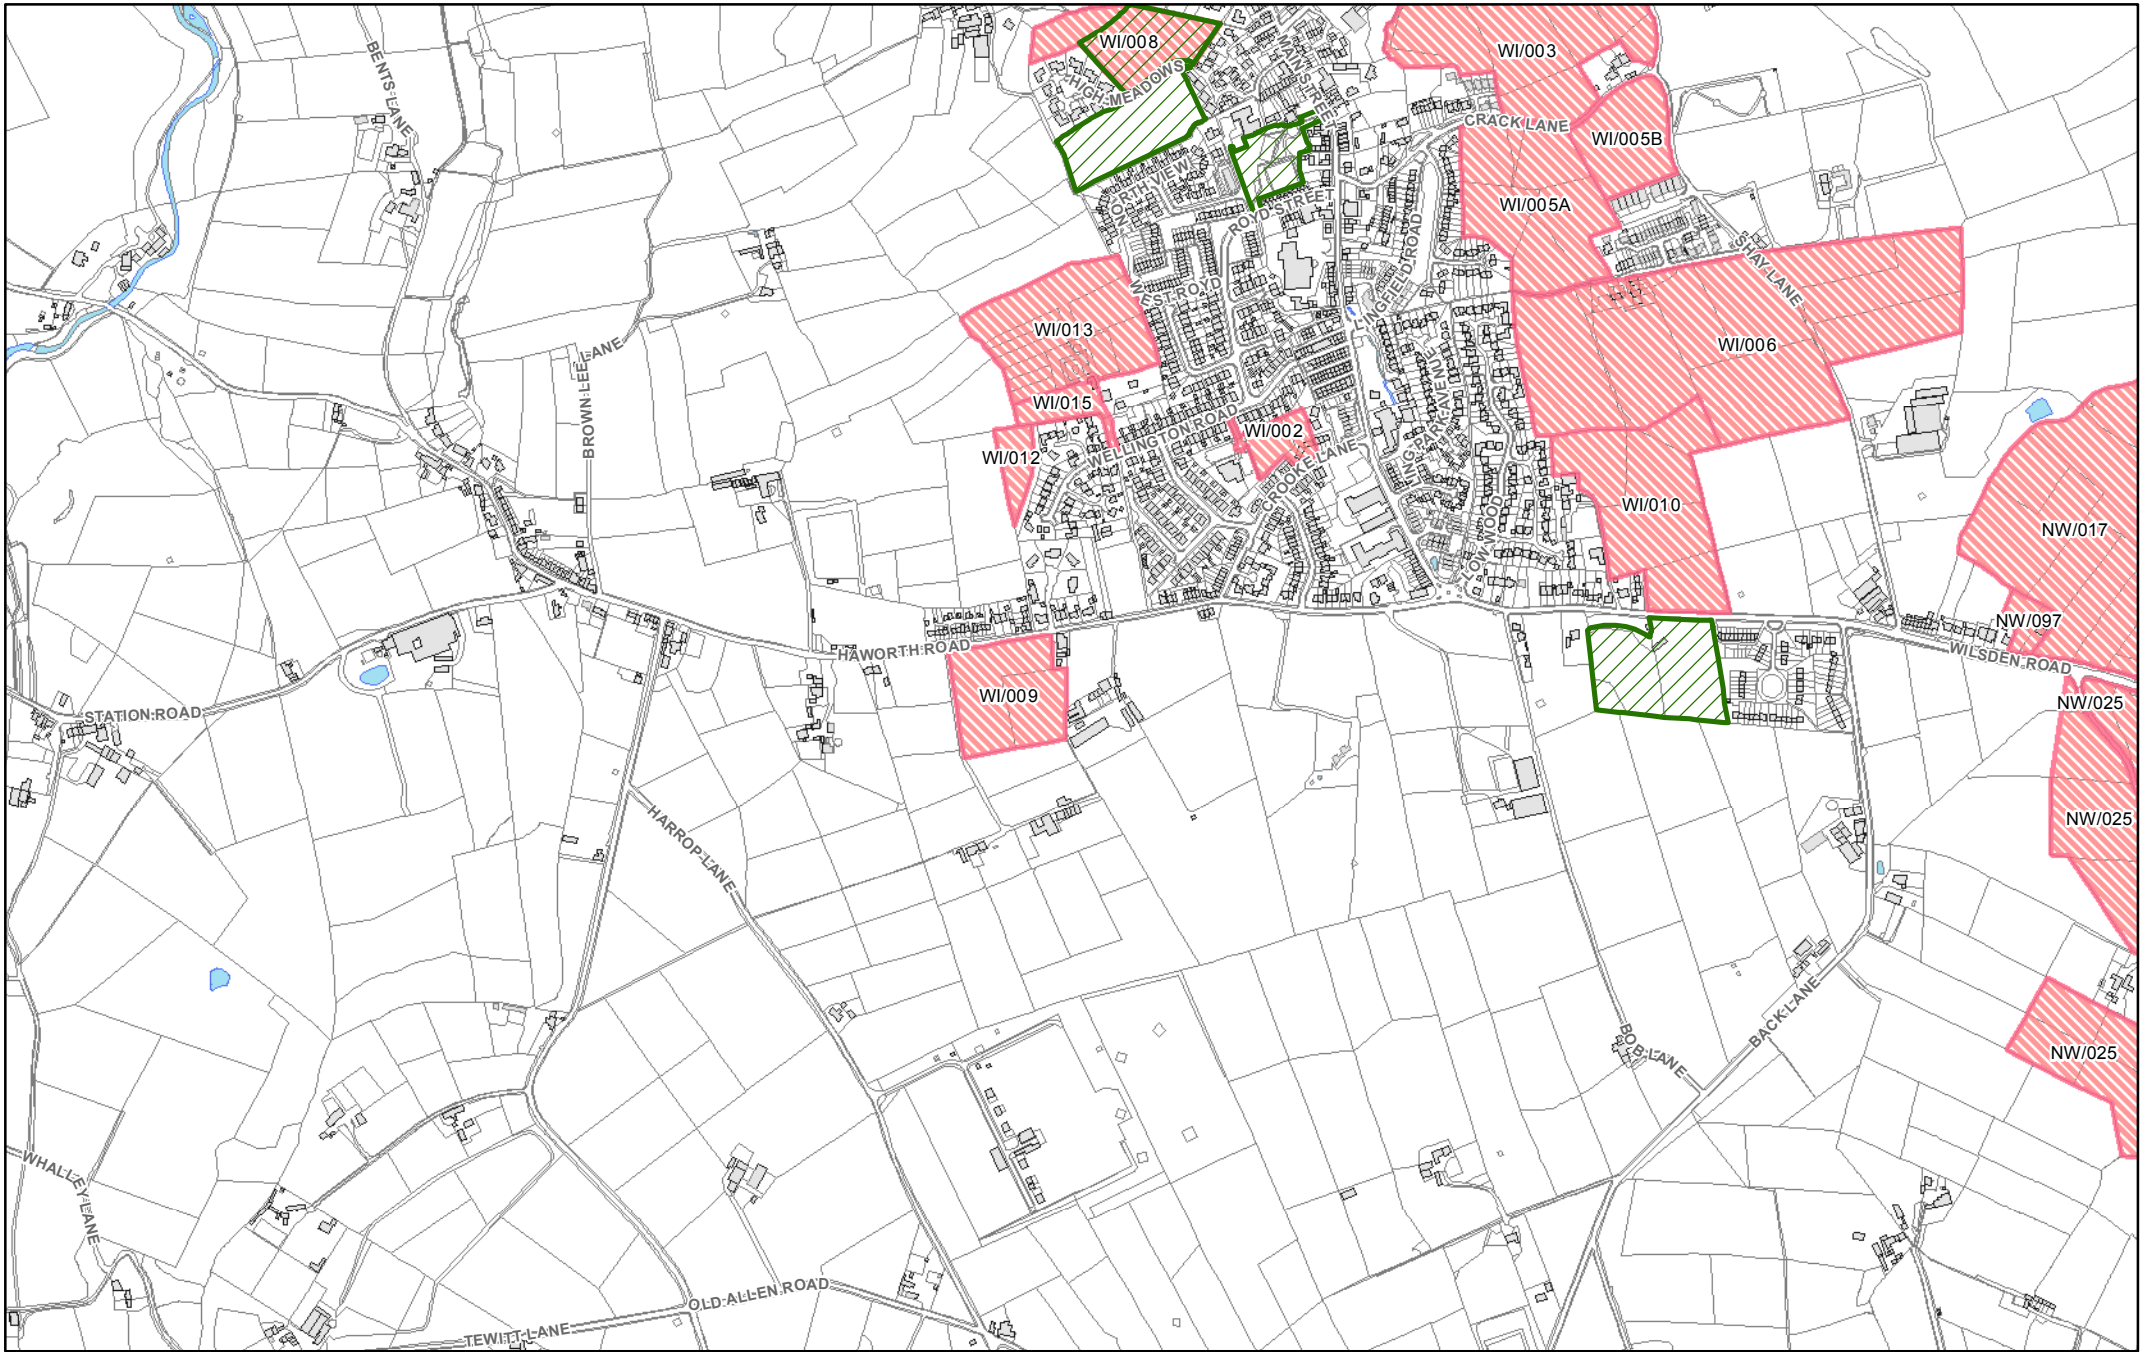

© Crown copyright and database rights 2016 Ordnance Survey 0100019304

Sheet 91

- GreenSpaces
- Possible Development Sites