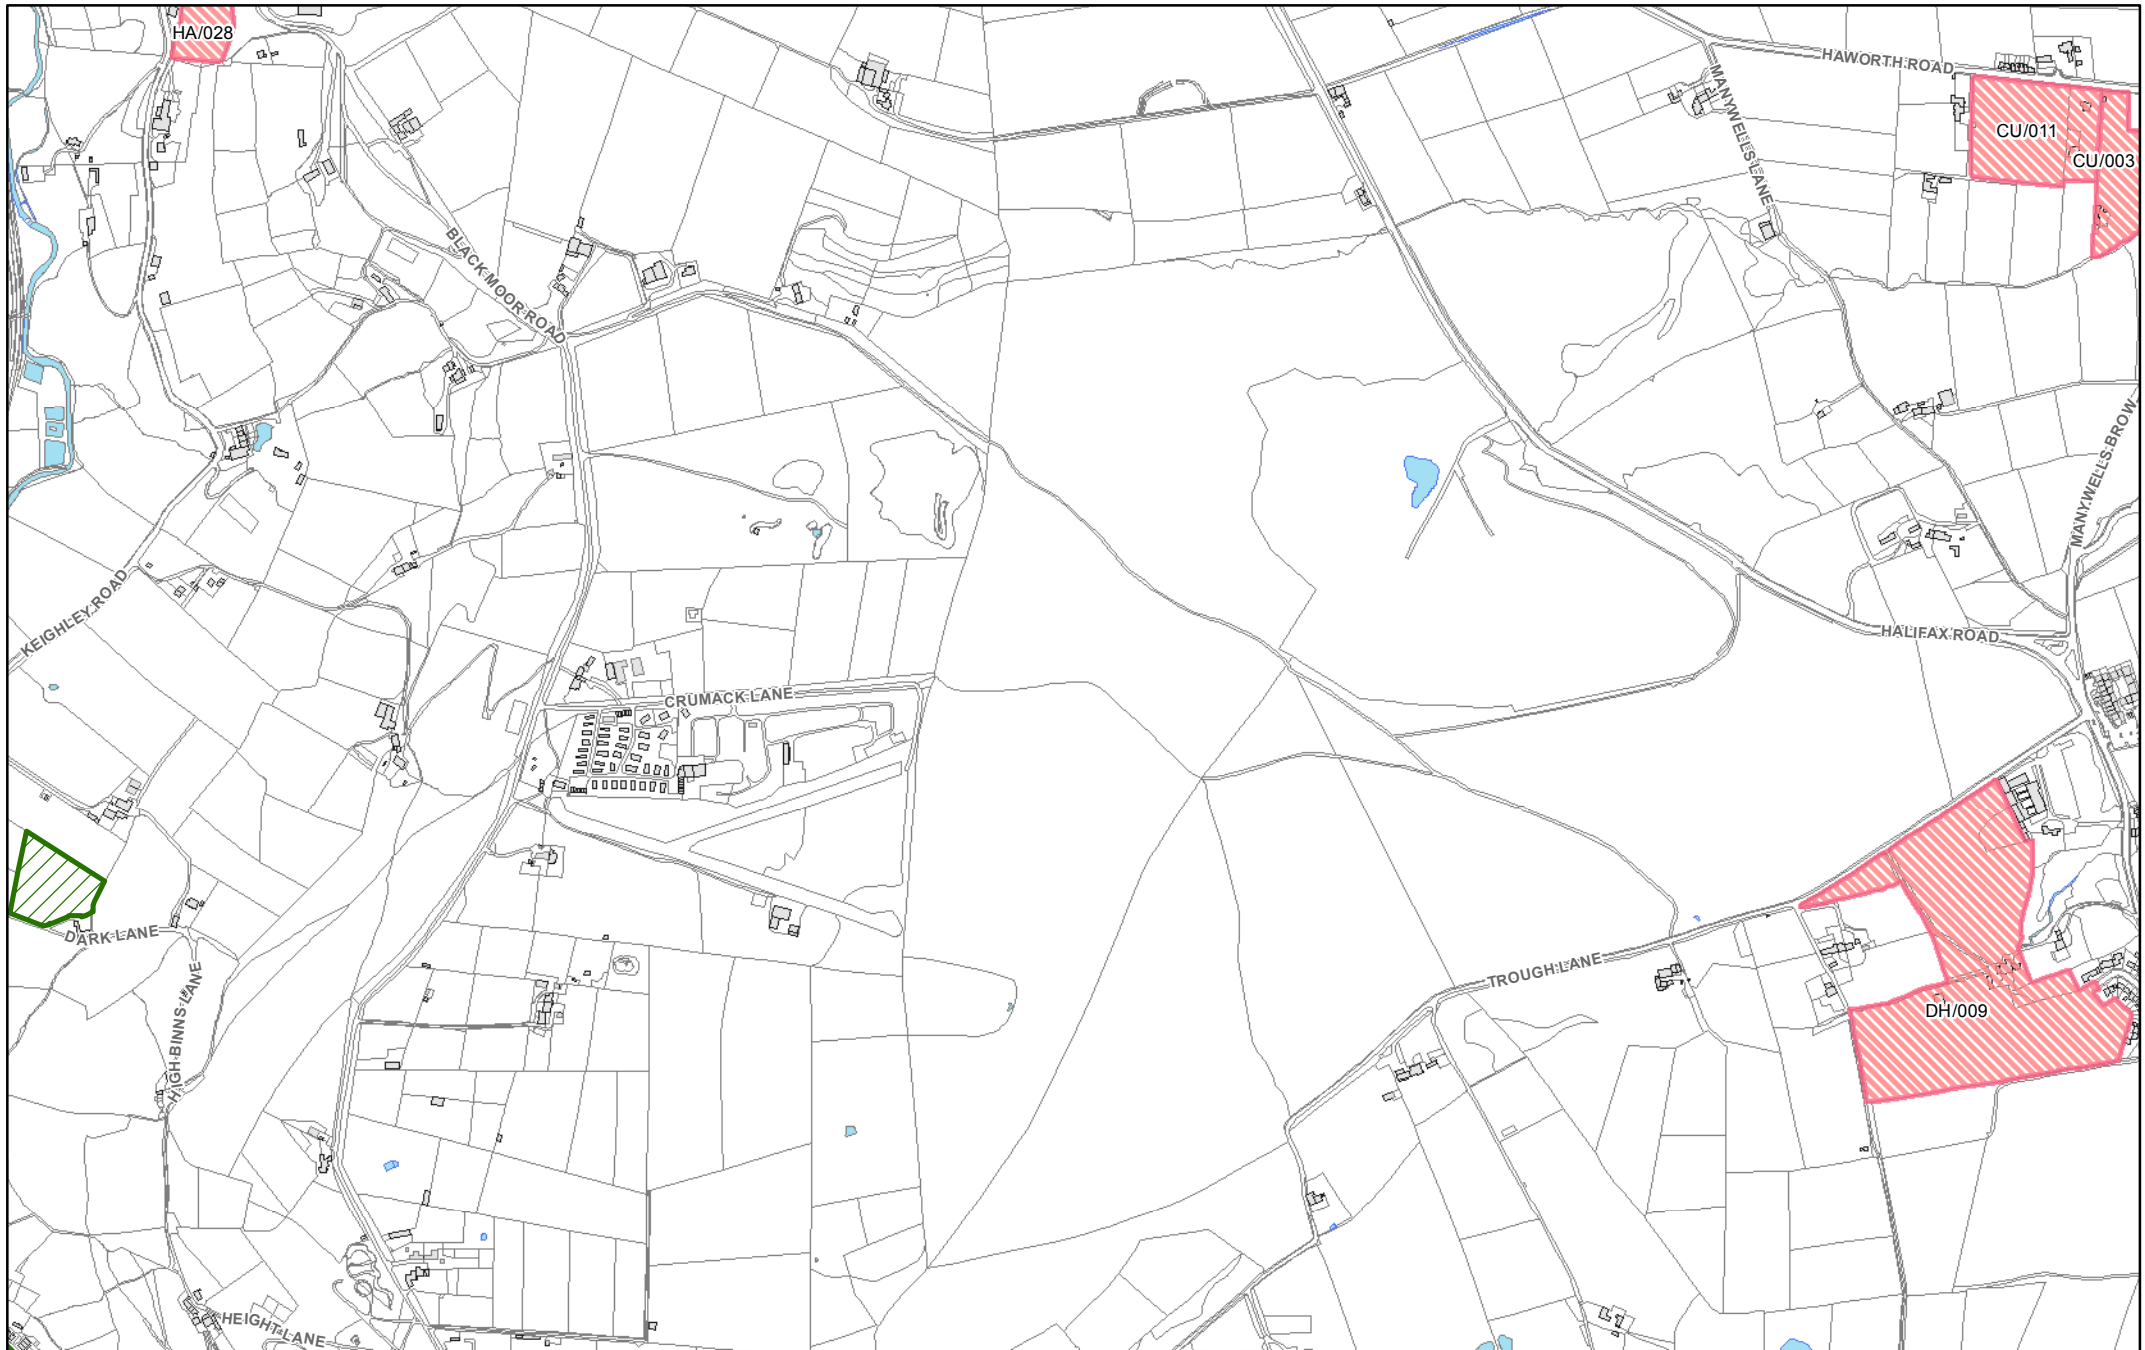

© Crown copyright and database rights 2016 Ordnance Survey 0100019304

Sheet 89

- GreenSpaces
- Possible Development Sites