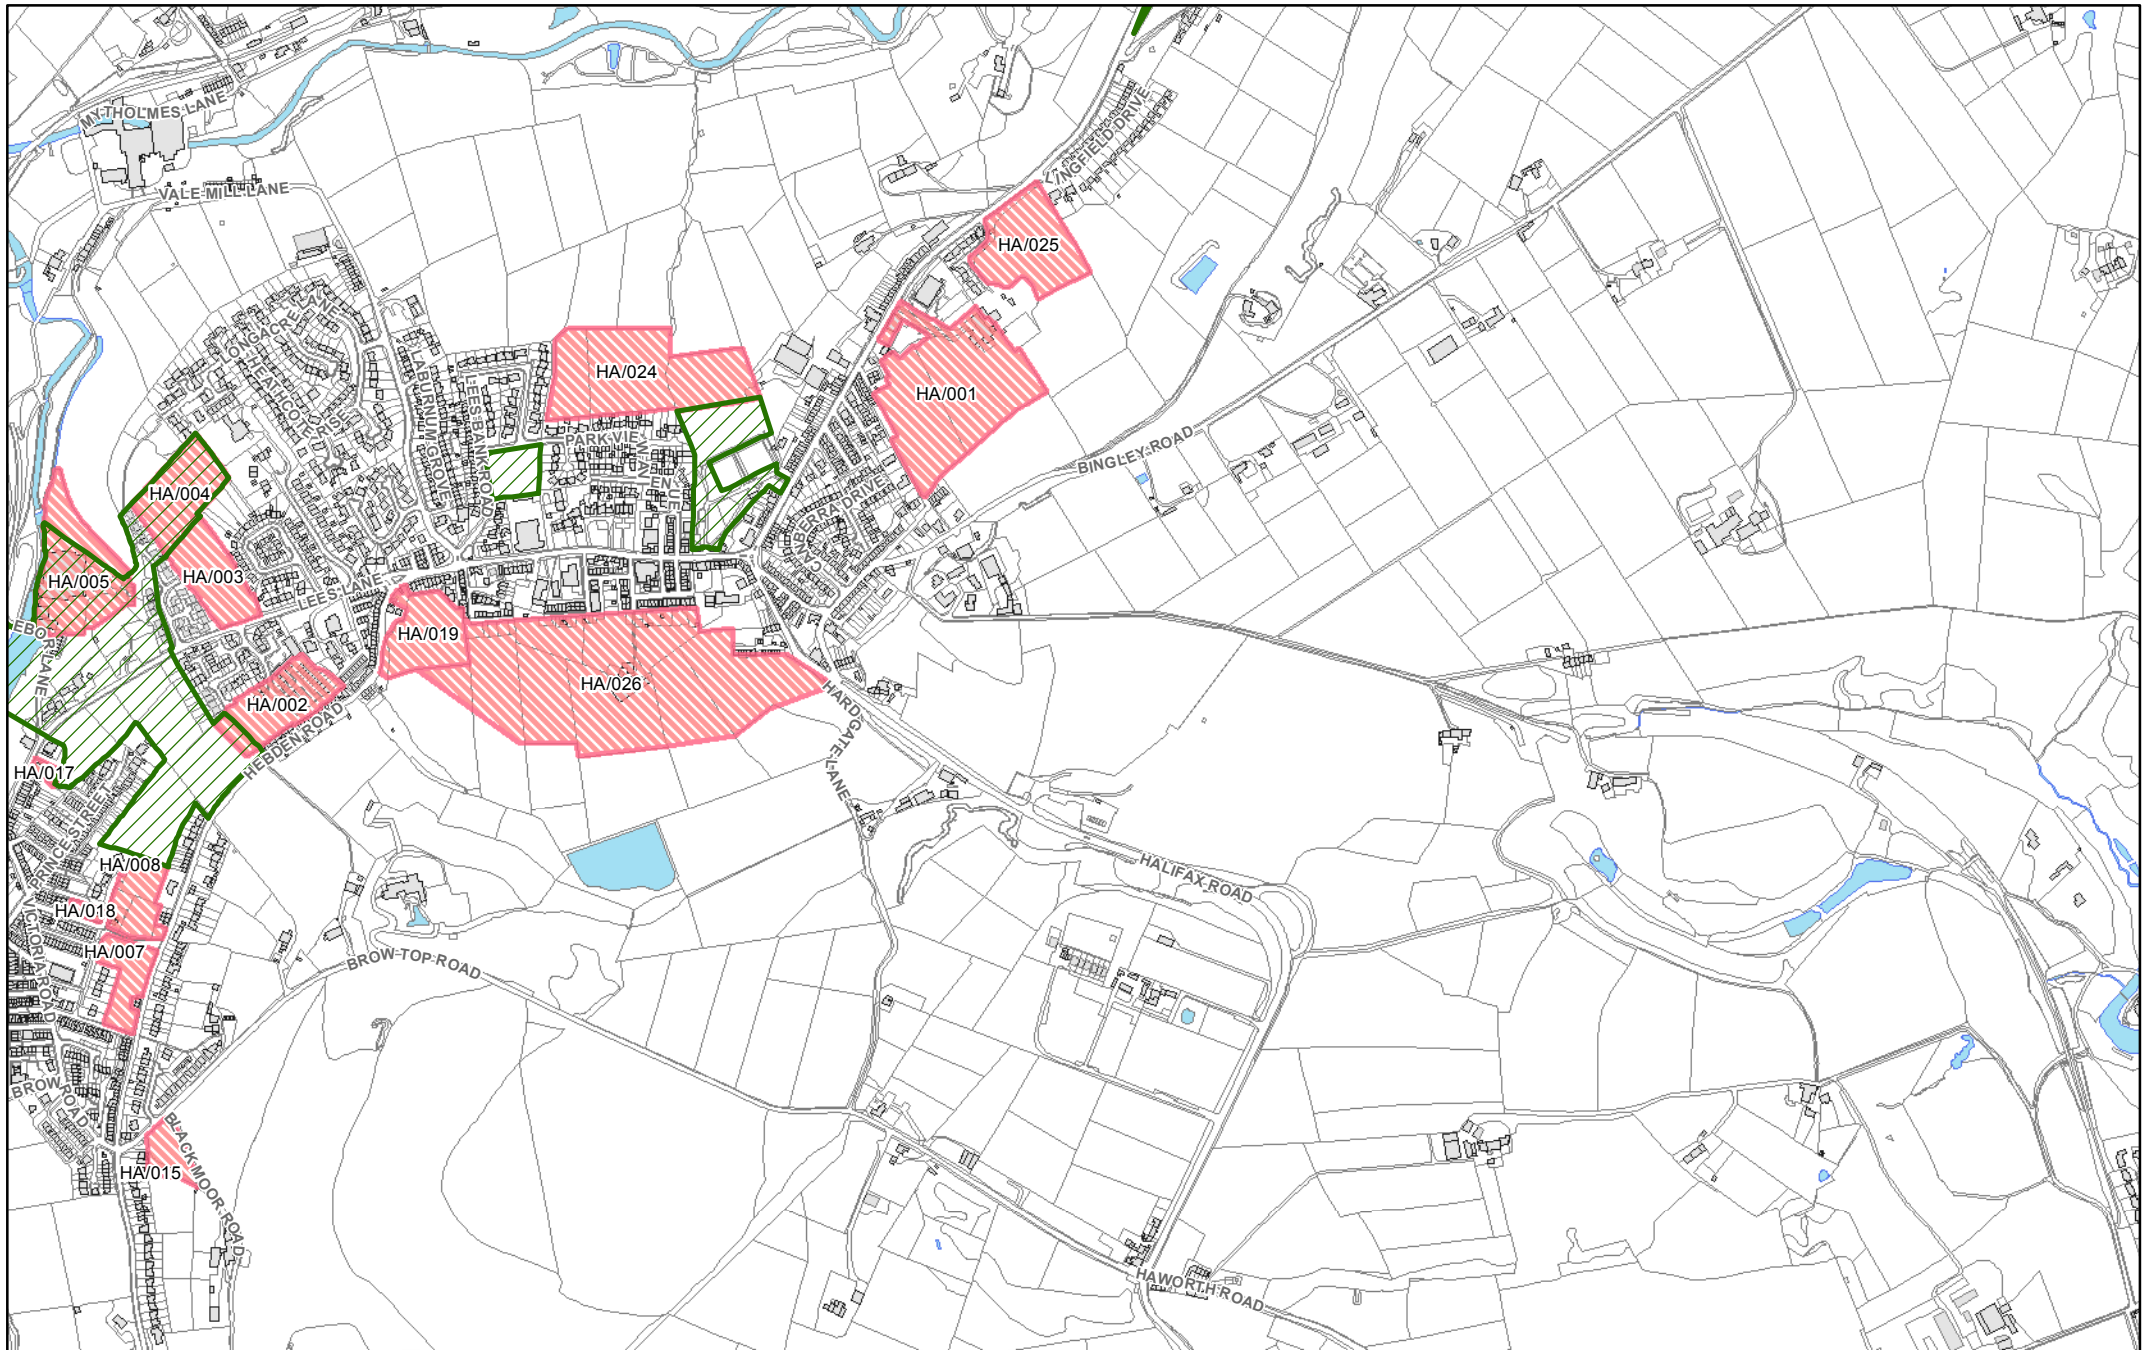

© Crown copyright and database rights 2016 Ordnance Survey 0100019304

Sheet 72

- GreenSpaces
- Possible Development Sites