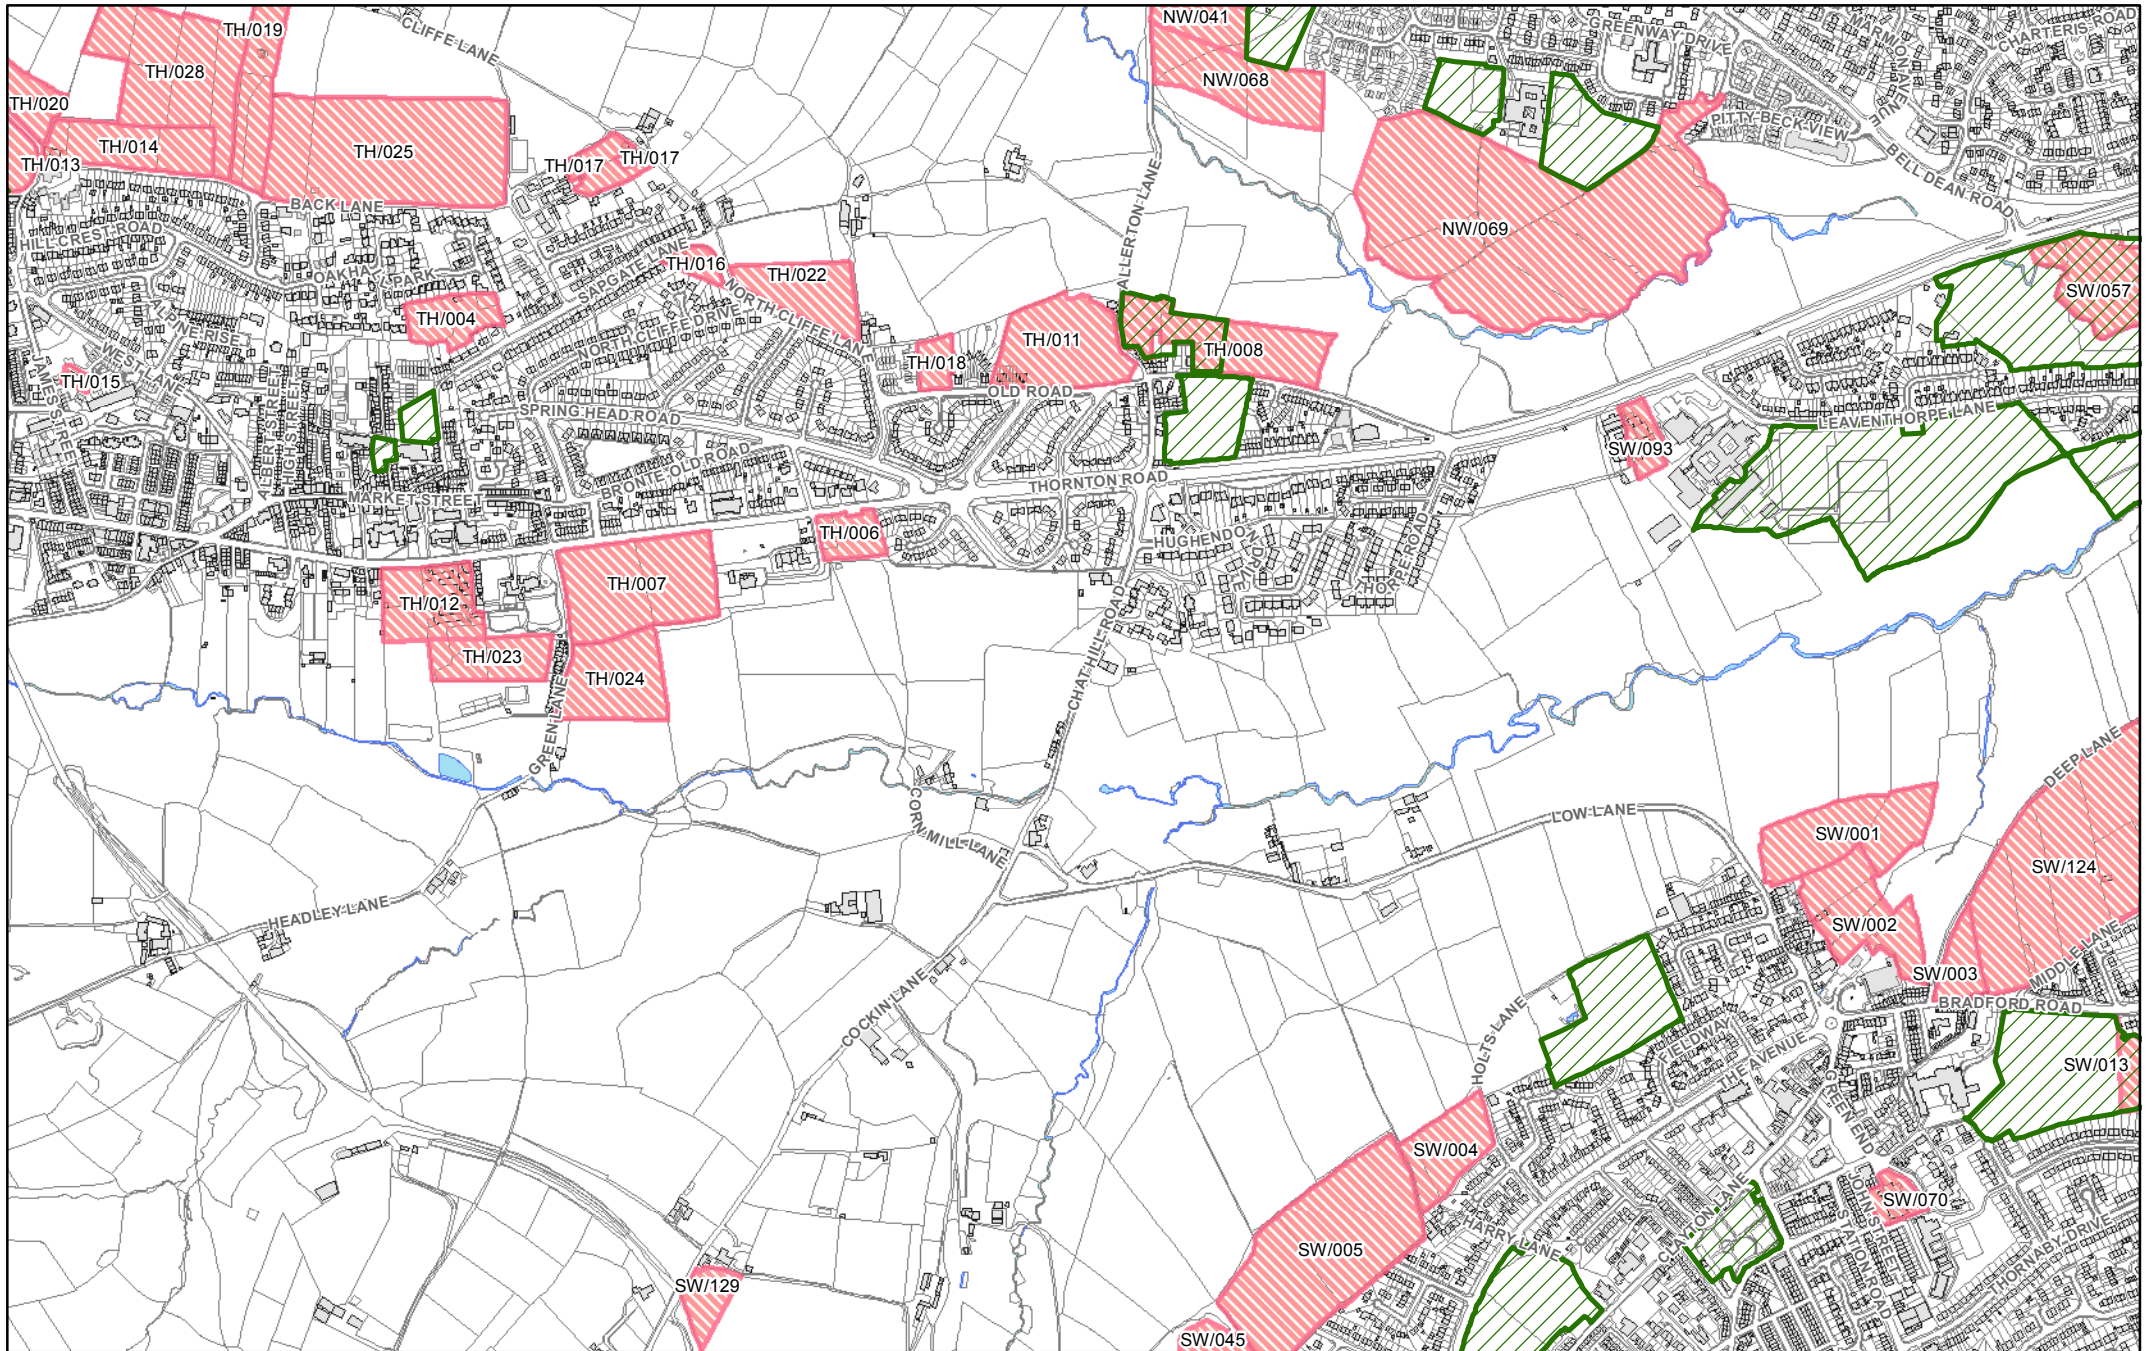

© Crown copyright and database rights 2016 Ordnance Survey 0100019304

GreenSpaces
Possible Development Sites