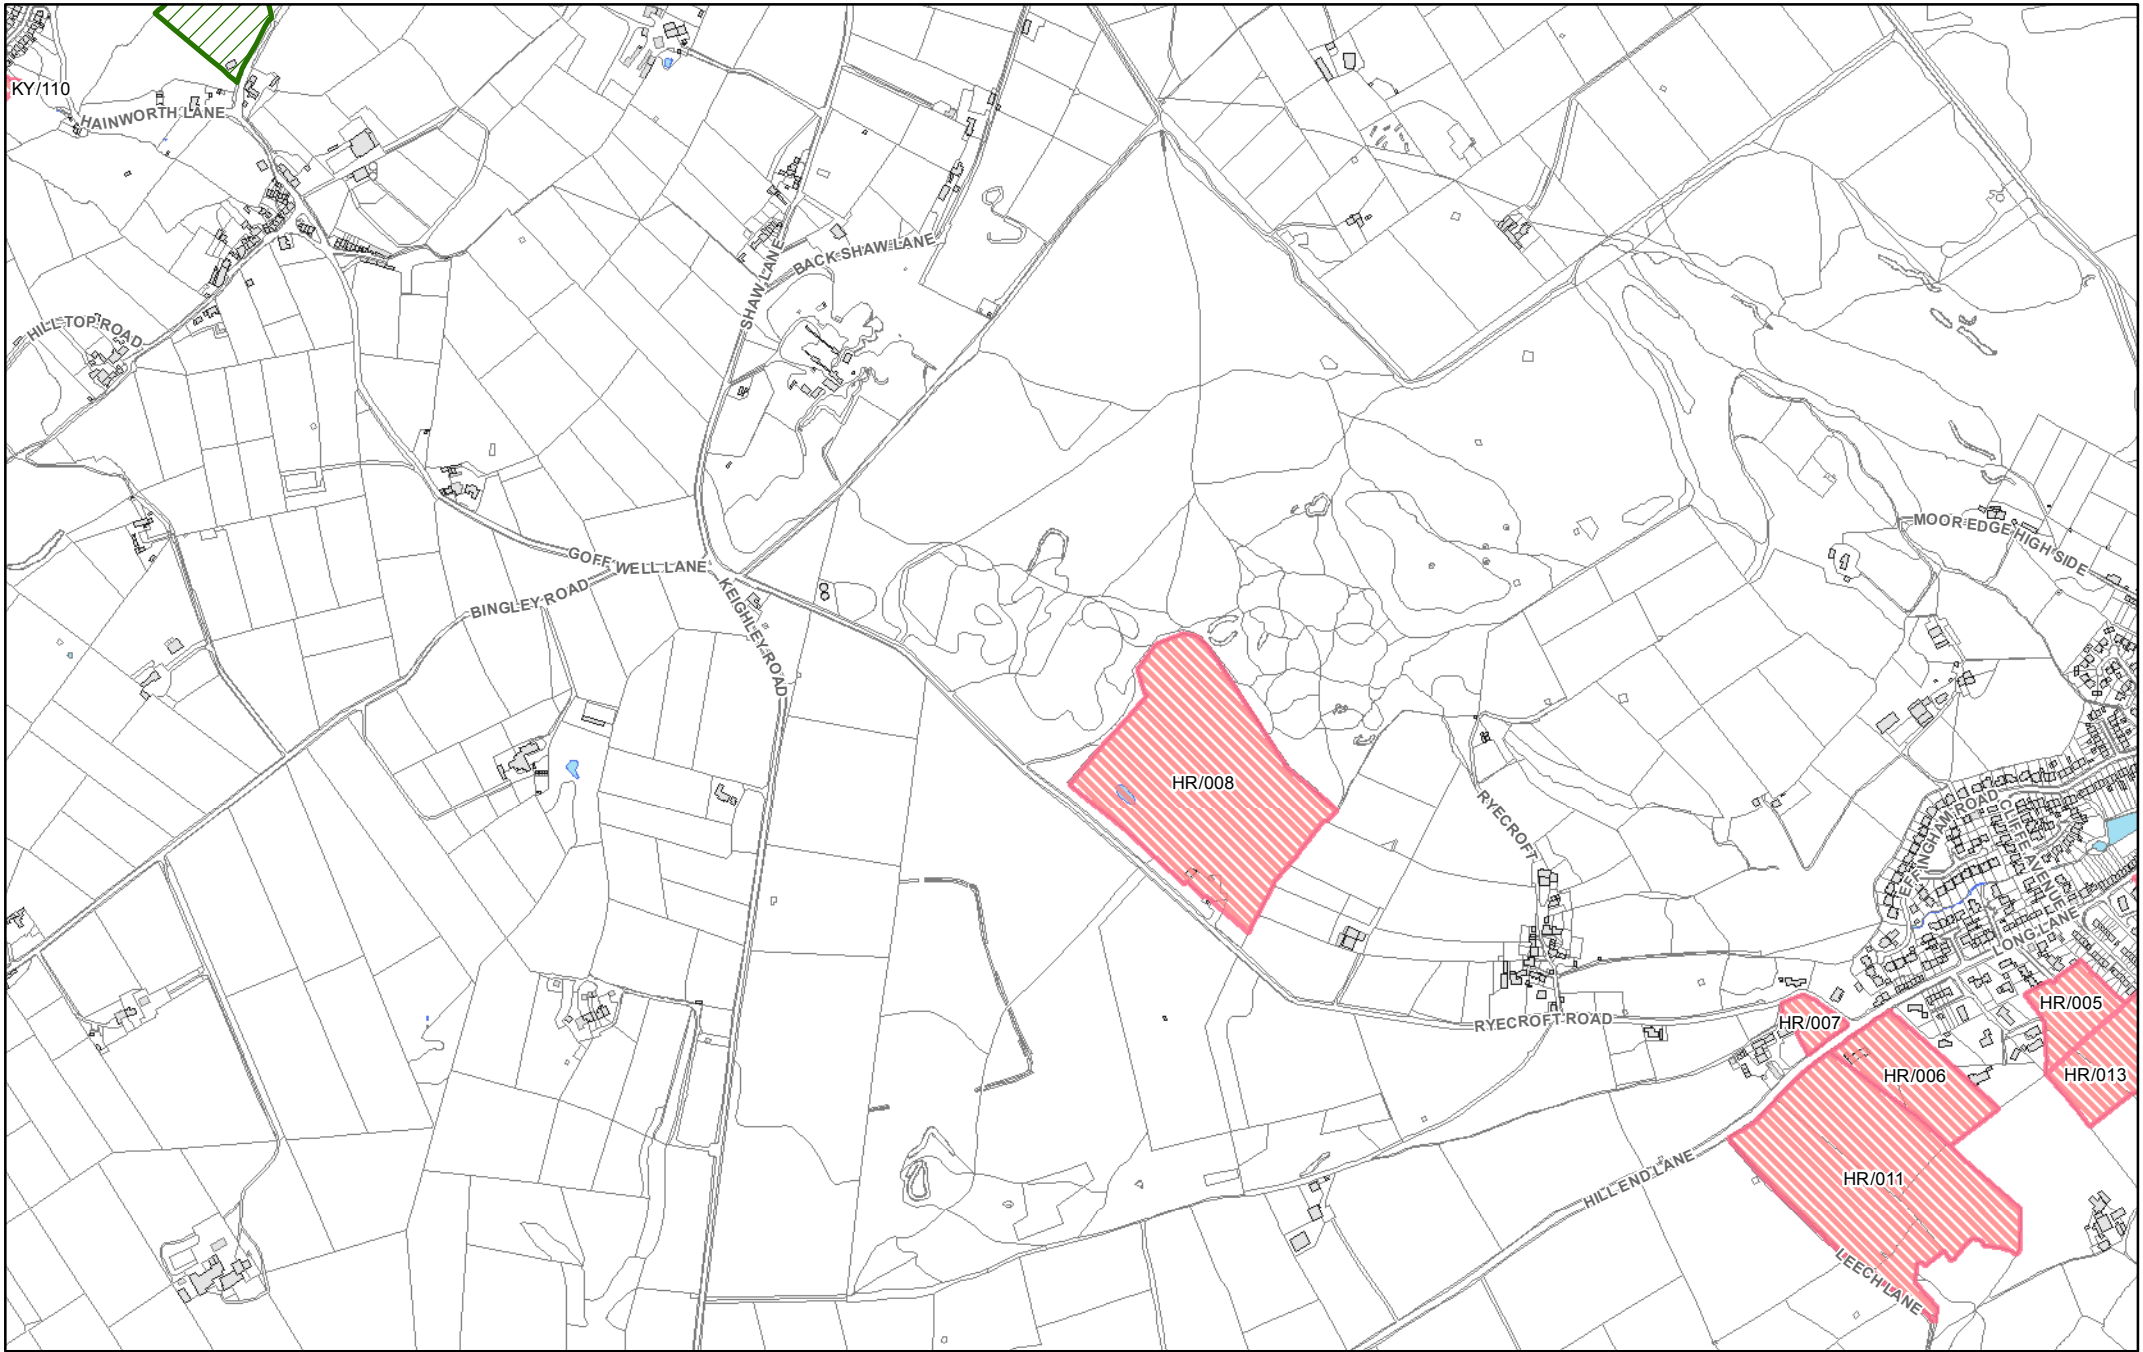

© Crown copyright and database rights 2016 Ordnance Survey 0100019304

GreenSpaces

Possible Development Sites

City of Bradford MDC

www.bradford.gov.uk

Sheet 63