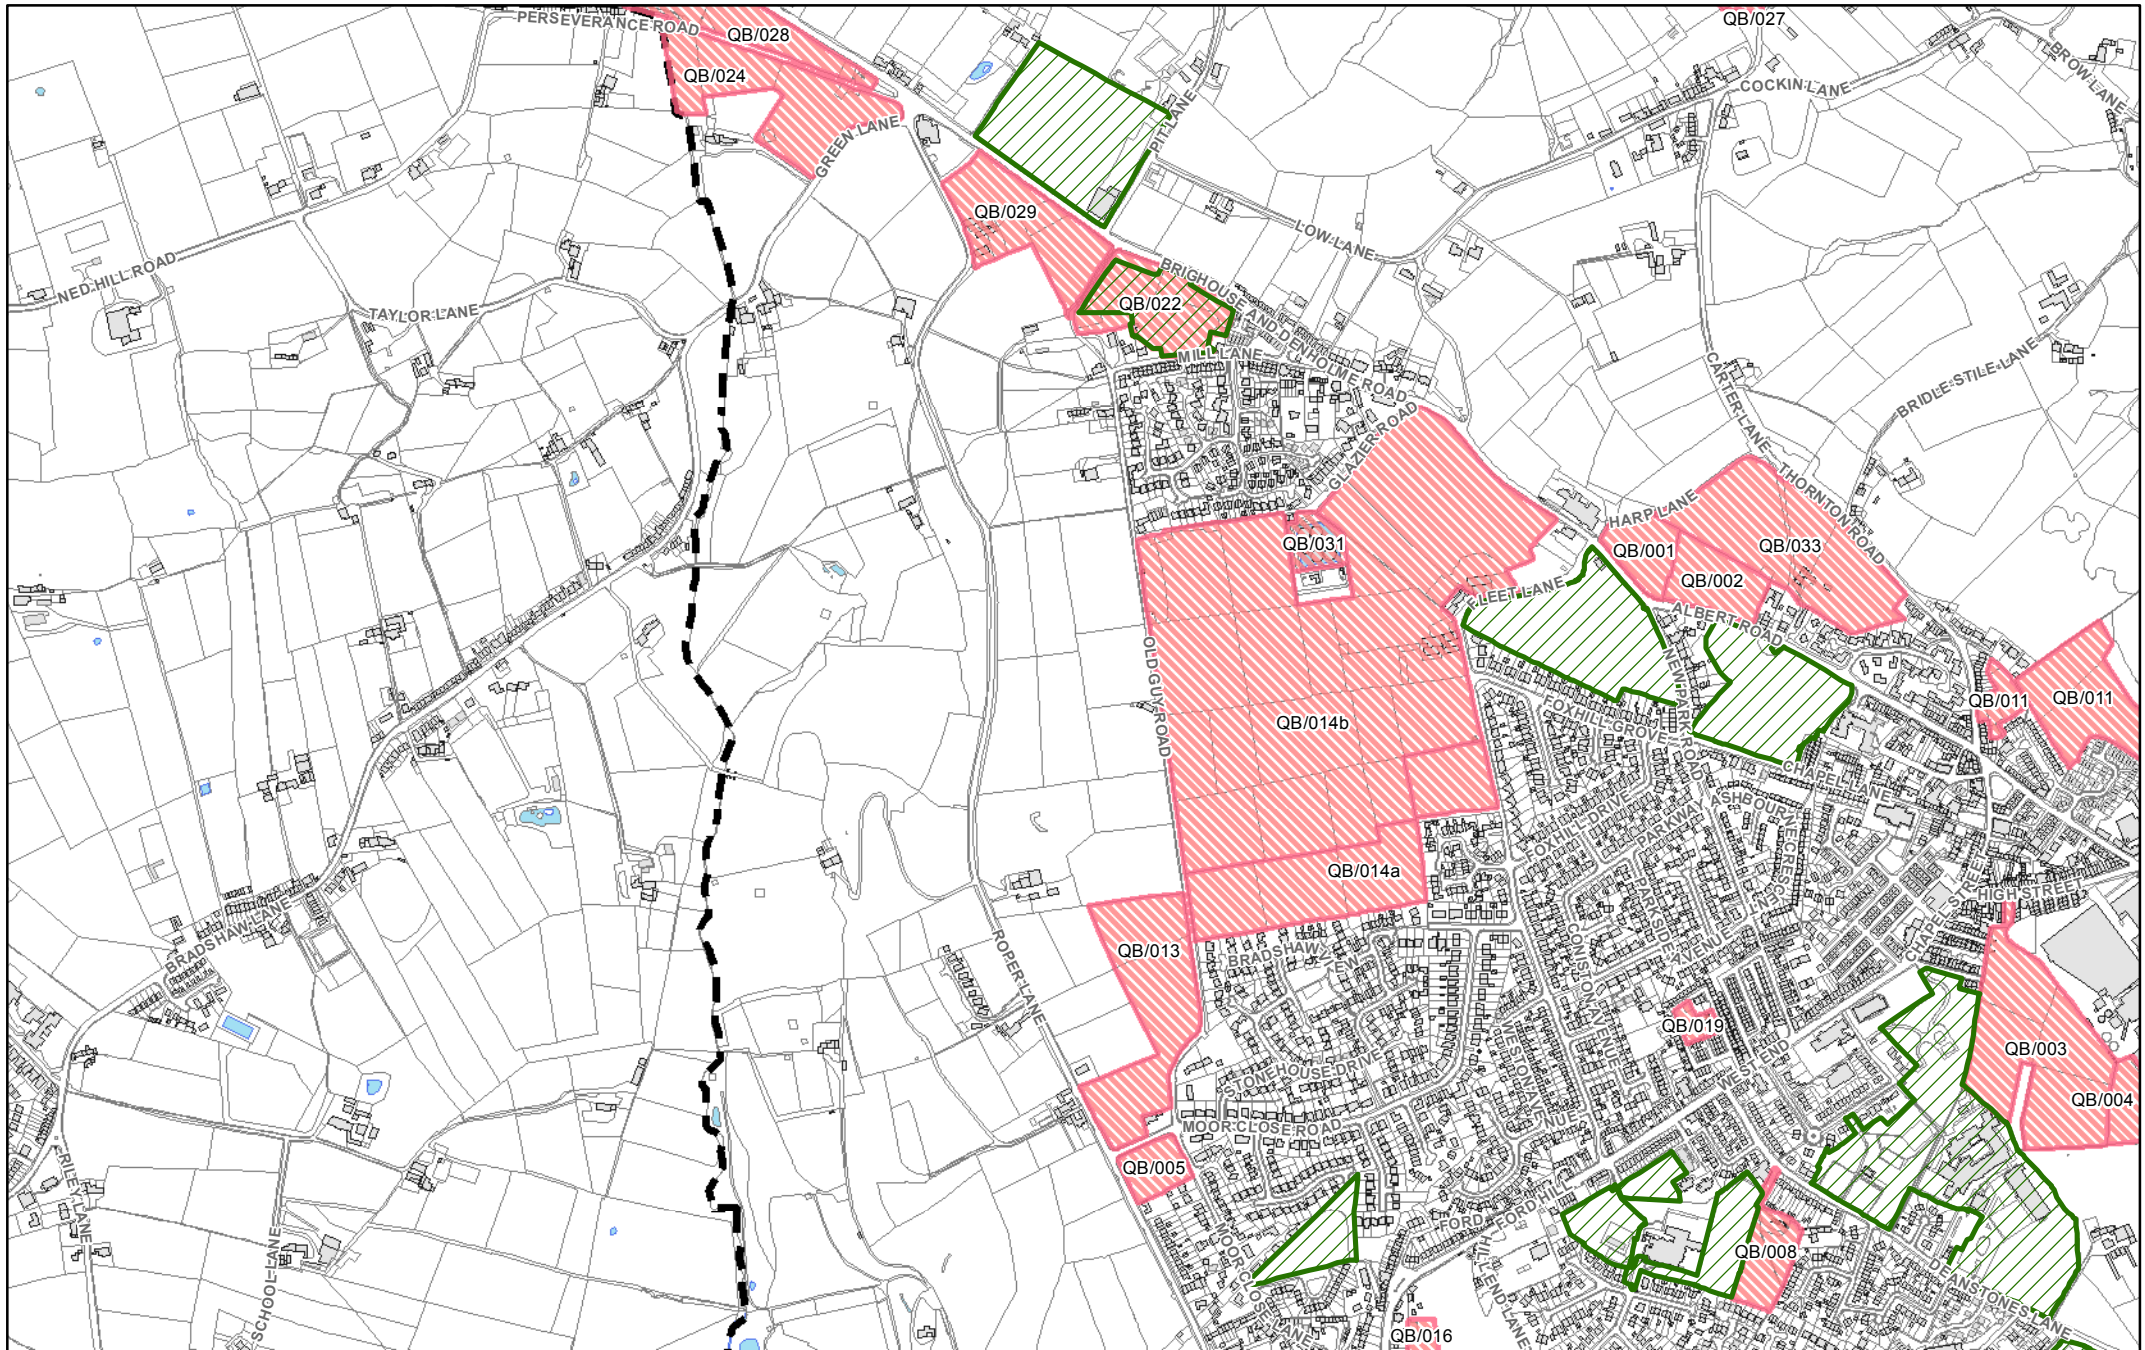

© Crown copyright and database rights 2016 Ordnance Survey 0100019304

GreenSpaces

Possible Development Sites

City of Bradford MDC

www.bradford.gov.uk