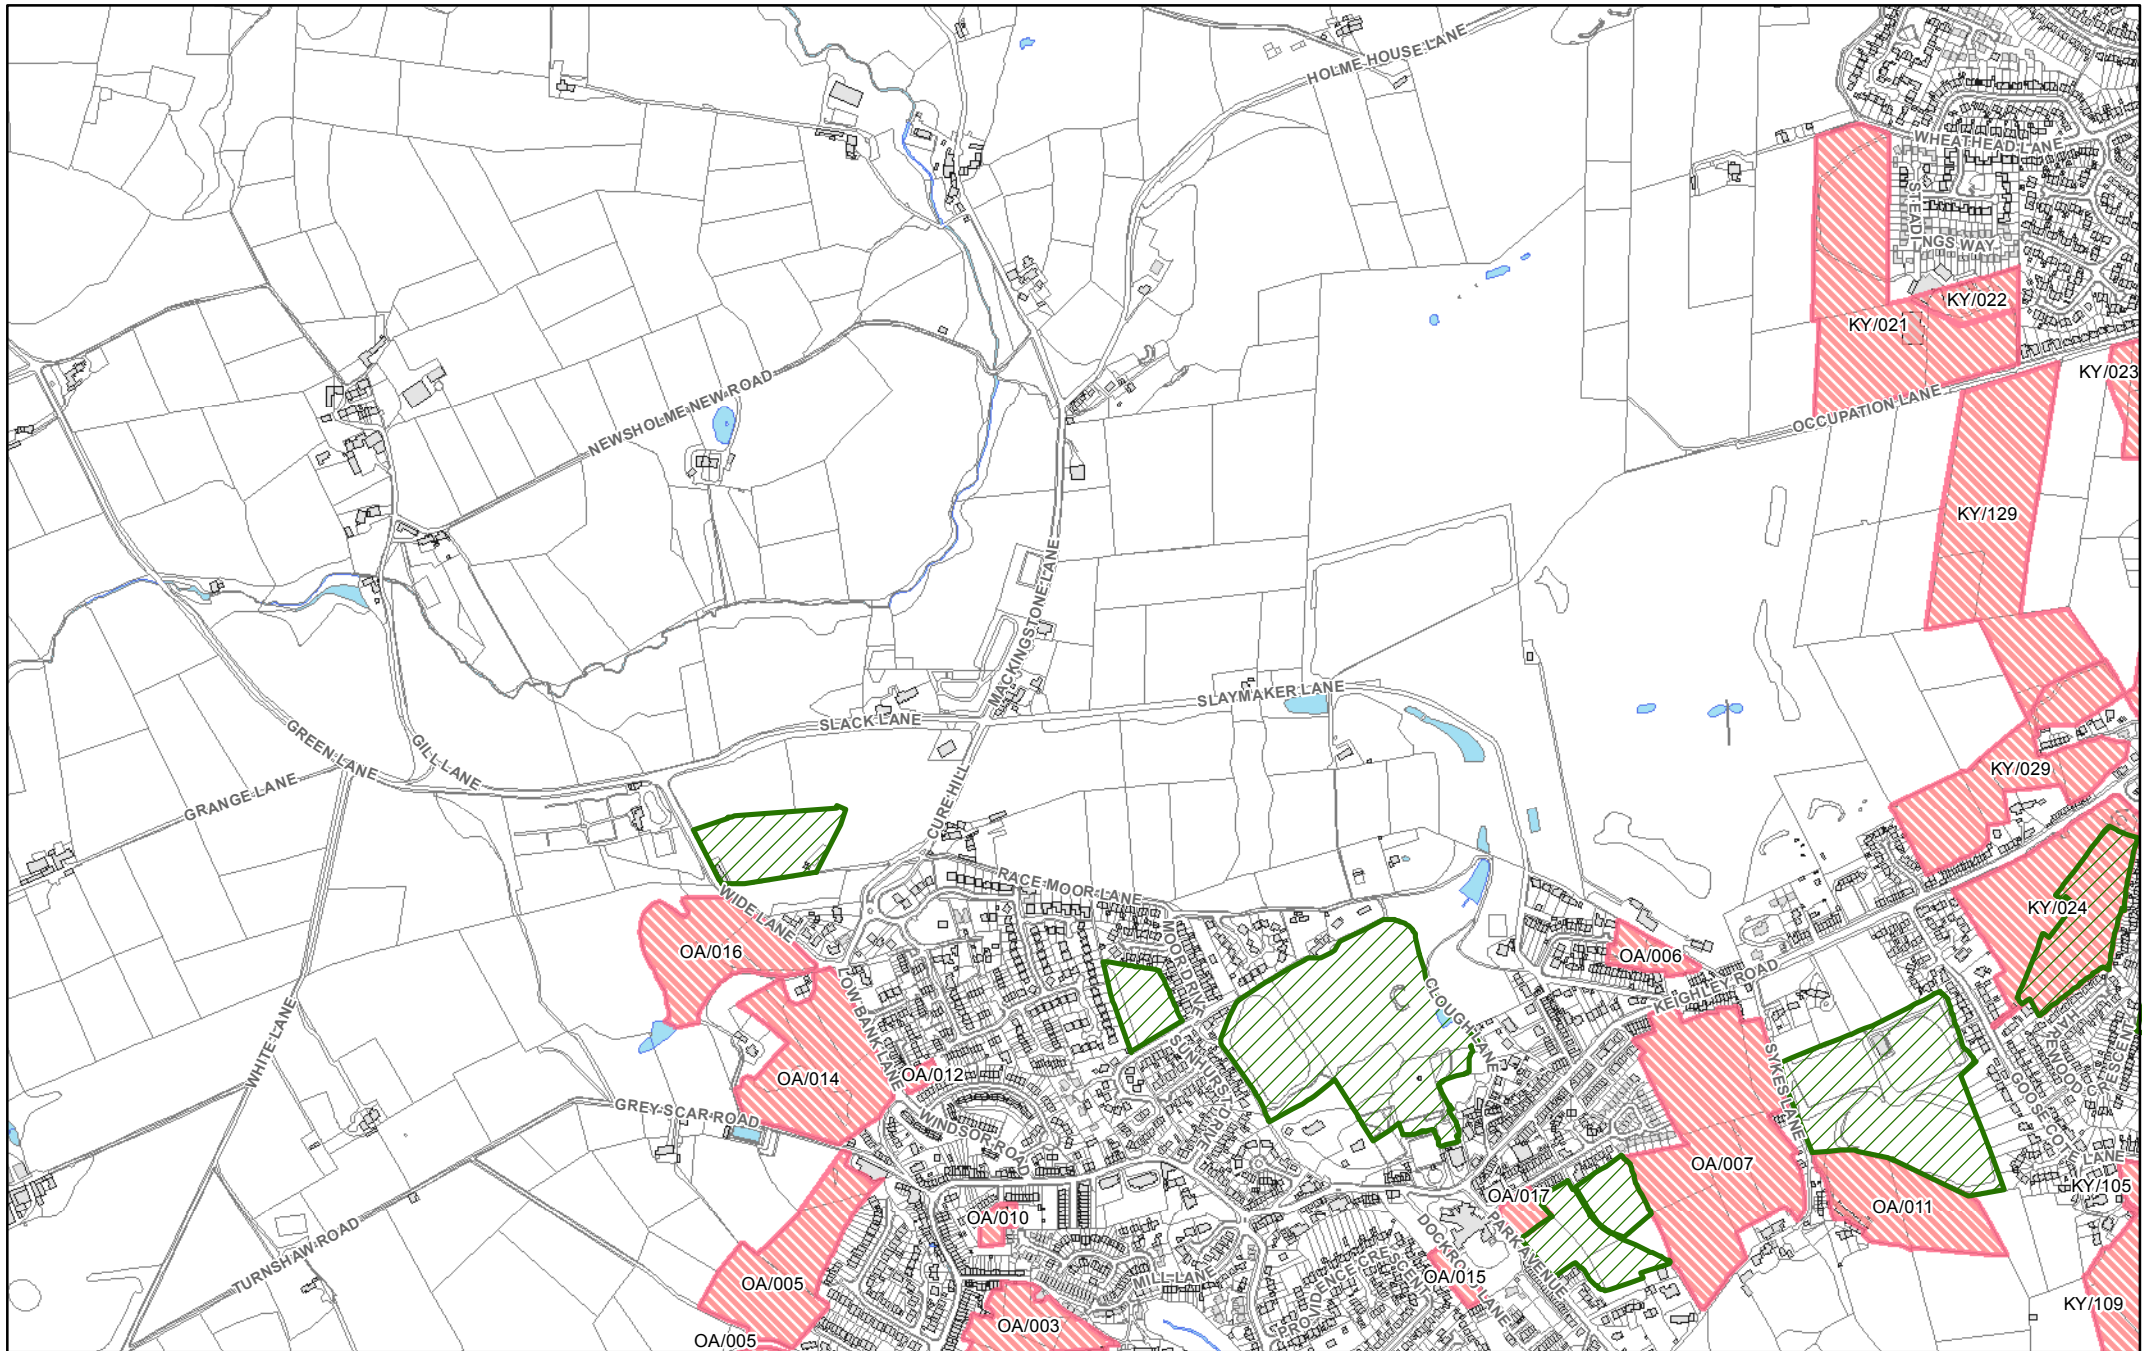

© Crown copyright and database rights 2016 Ordnance Survey 0100019304

Sheet 52

- GreenSpaces
- Possible Development Sites