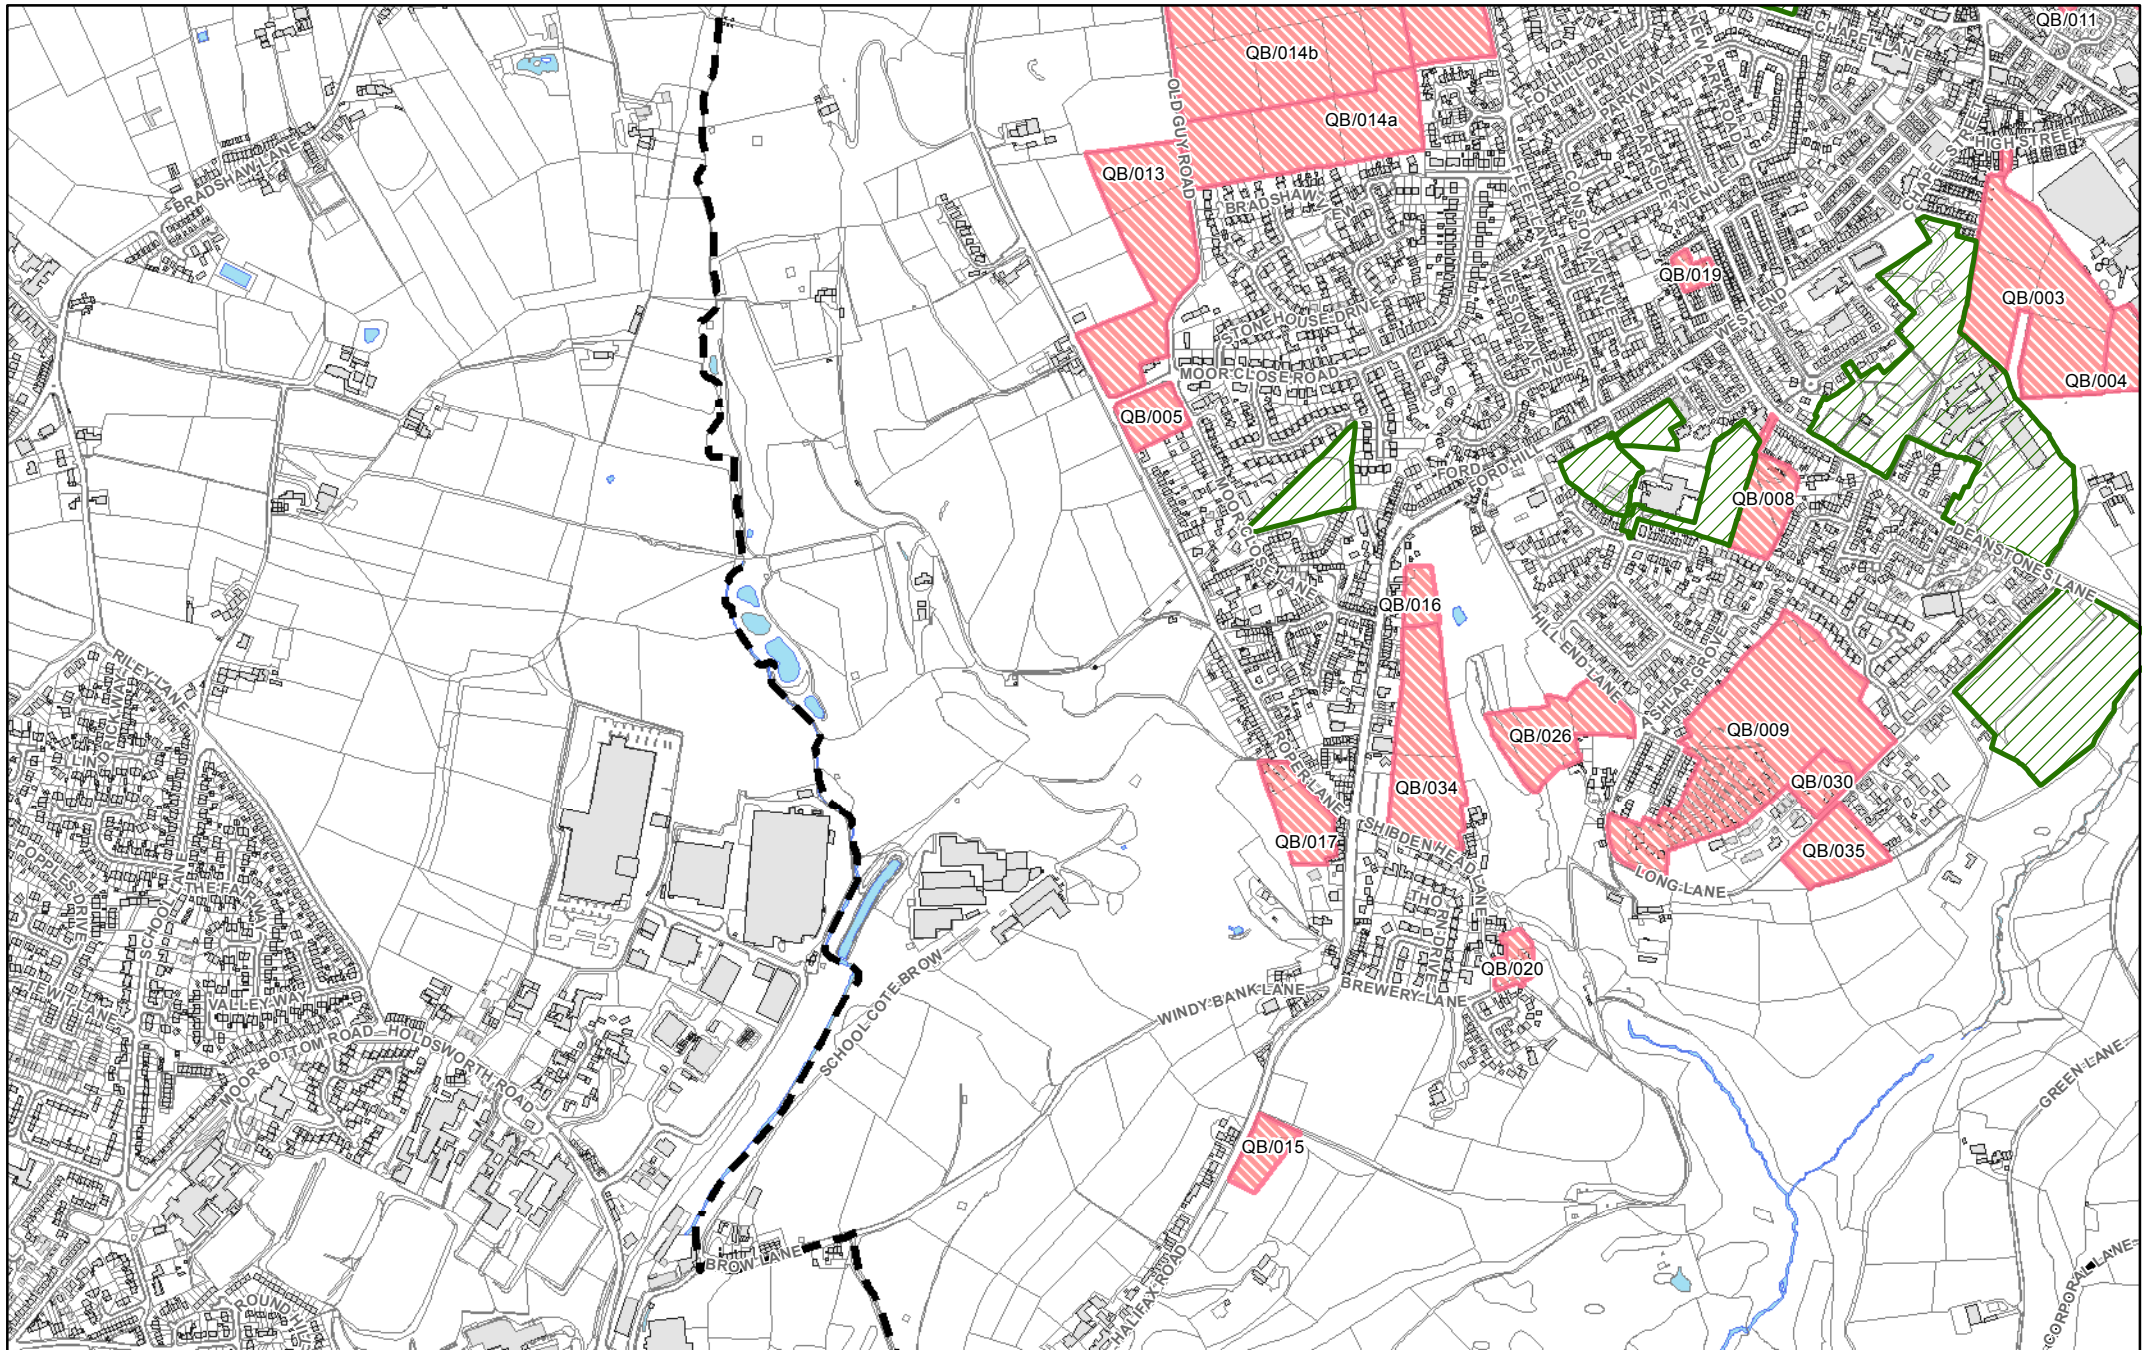

© Crown copyright and database rights 2016 Ordnance Survey 0100019304

GreenSpaces

Possible Development Sites

City of Bradford MDC

www.bradford.gov.uk