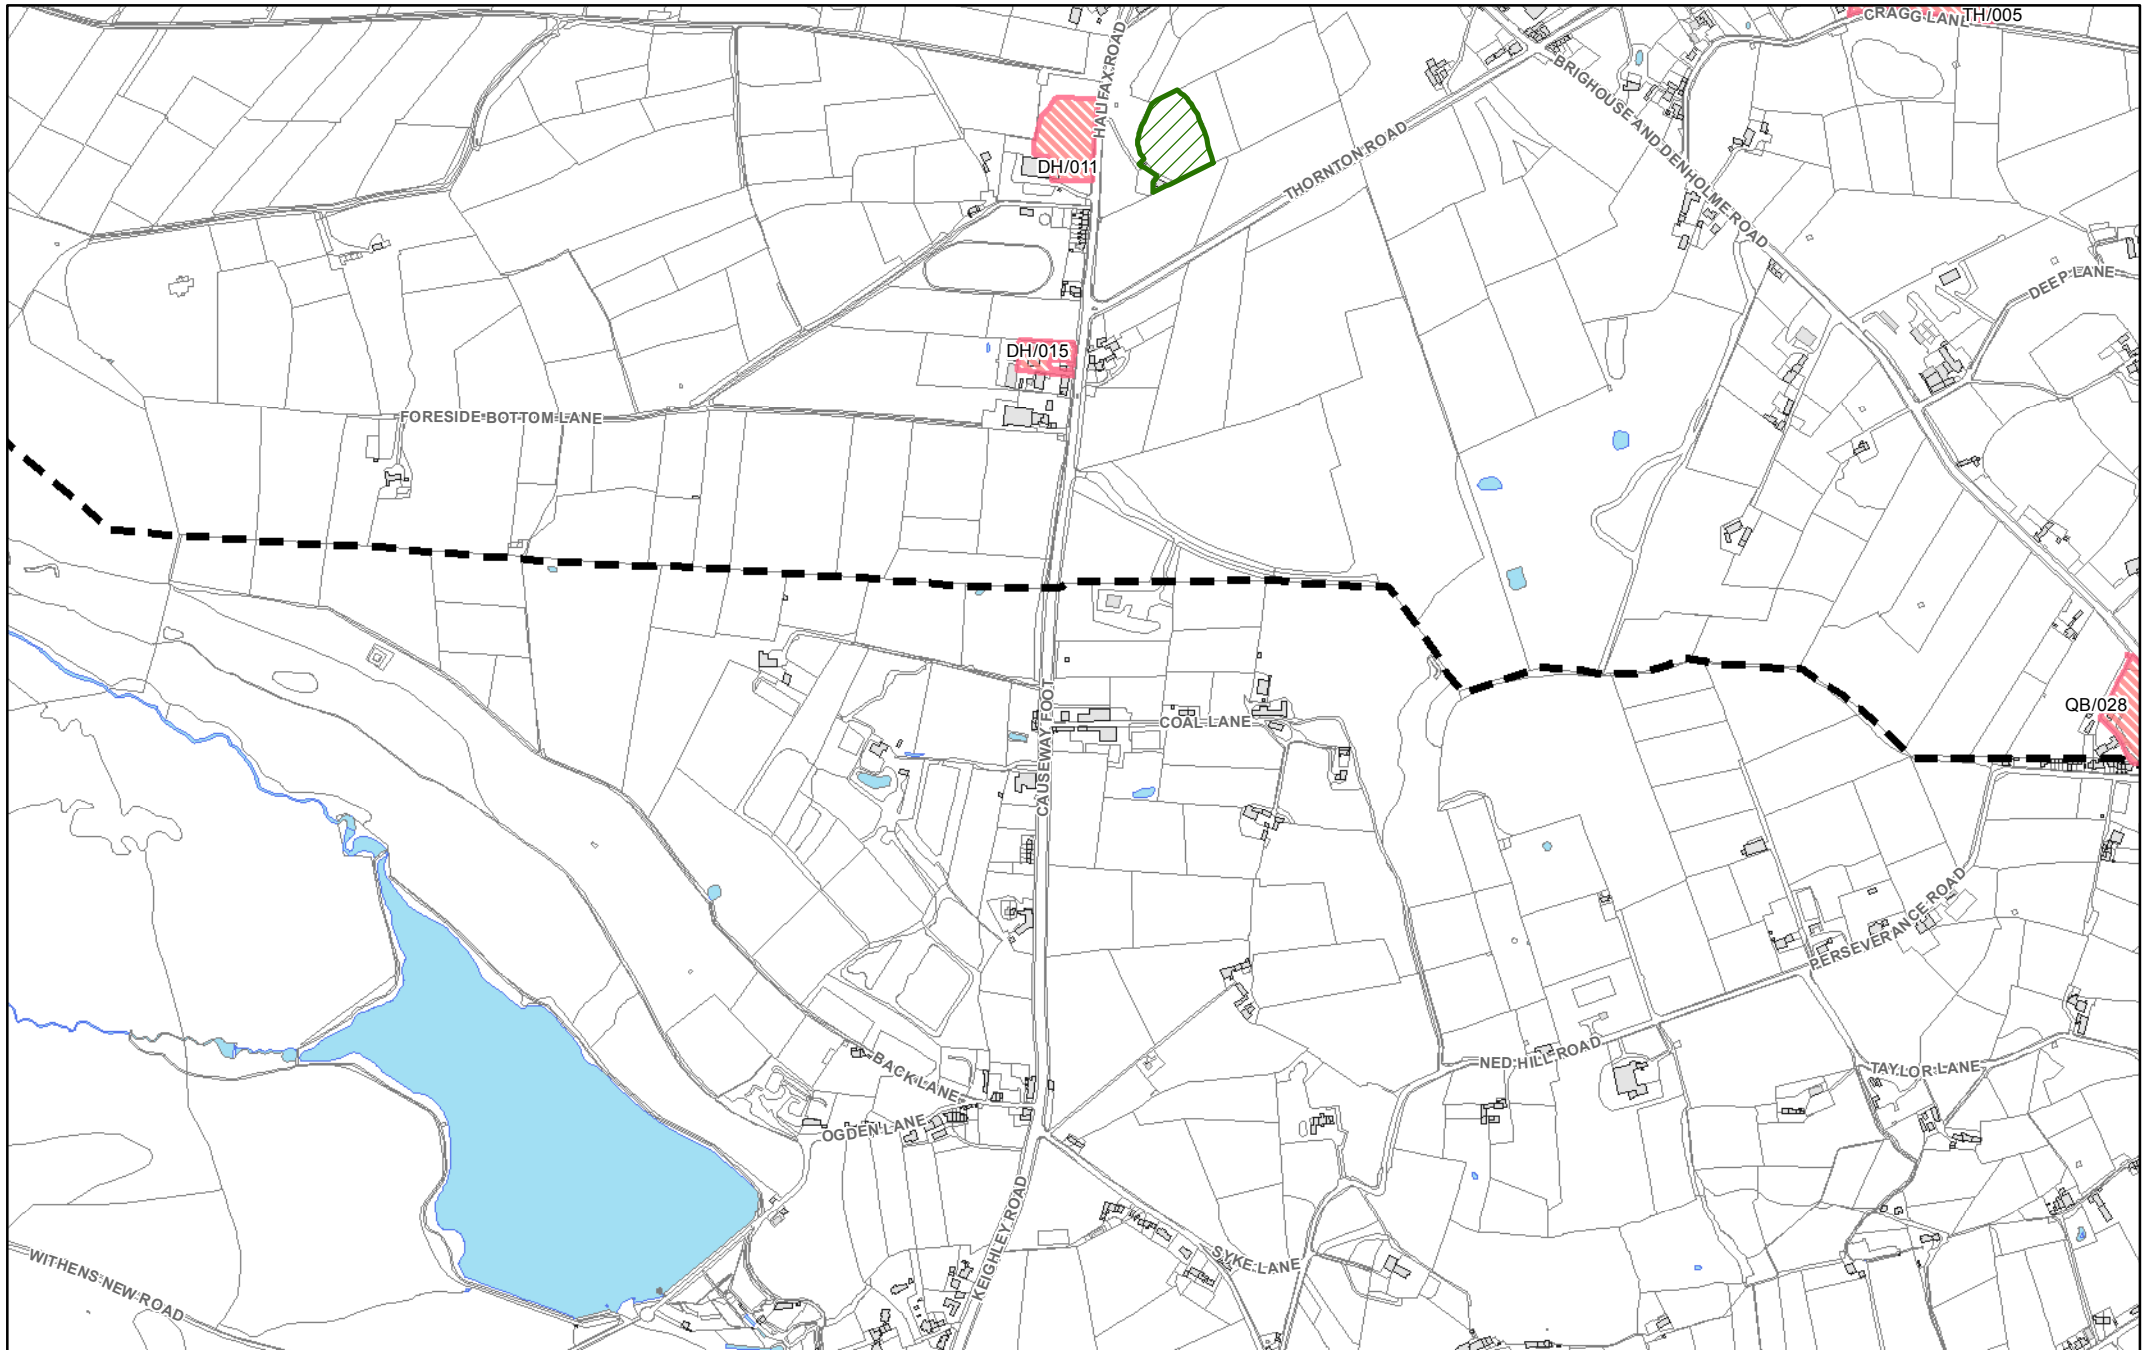

© Crown copyright and database rights 2016 Ordnance Survey 0100019304

GreenSpaces

Possible Development Sites