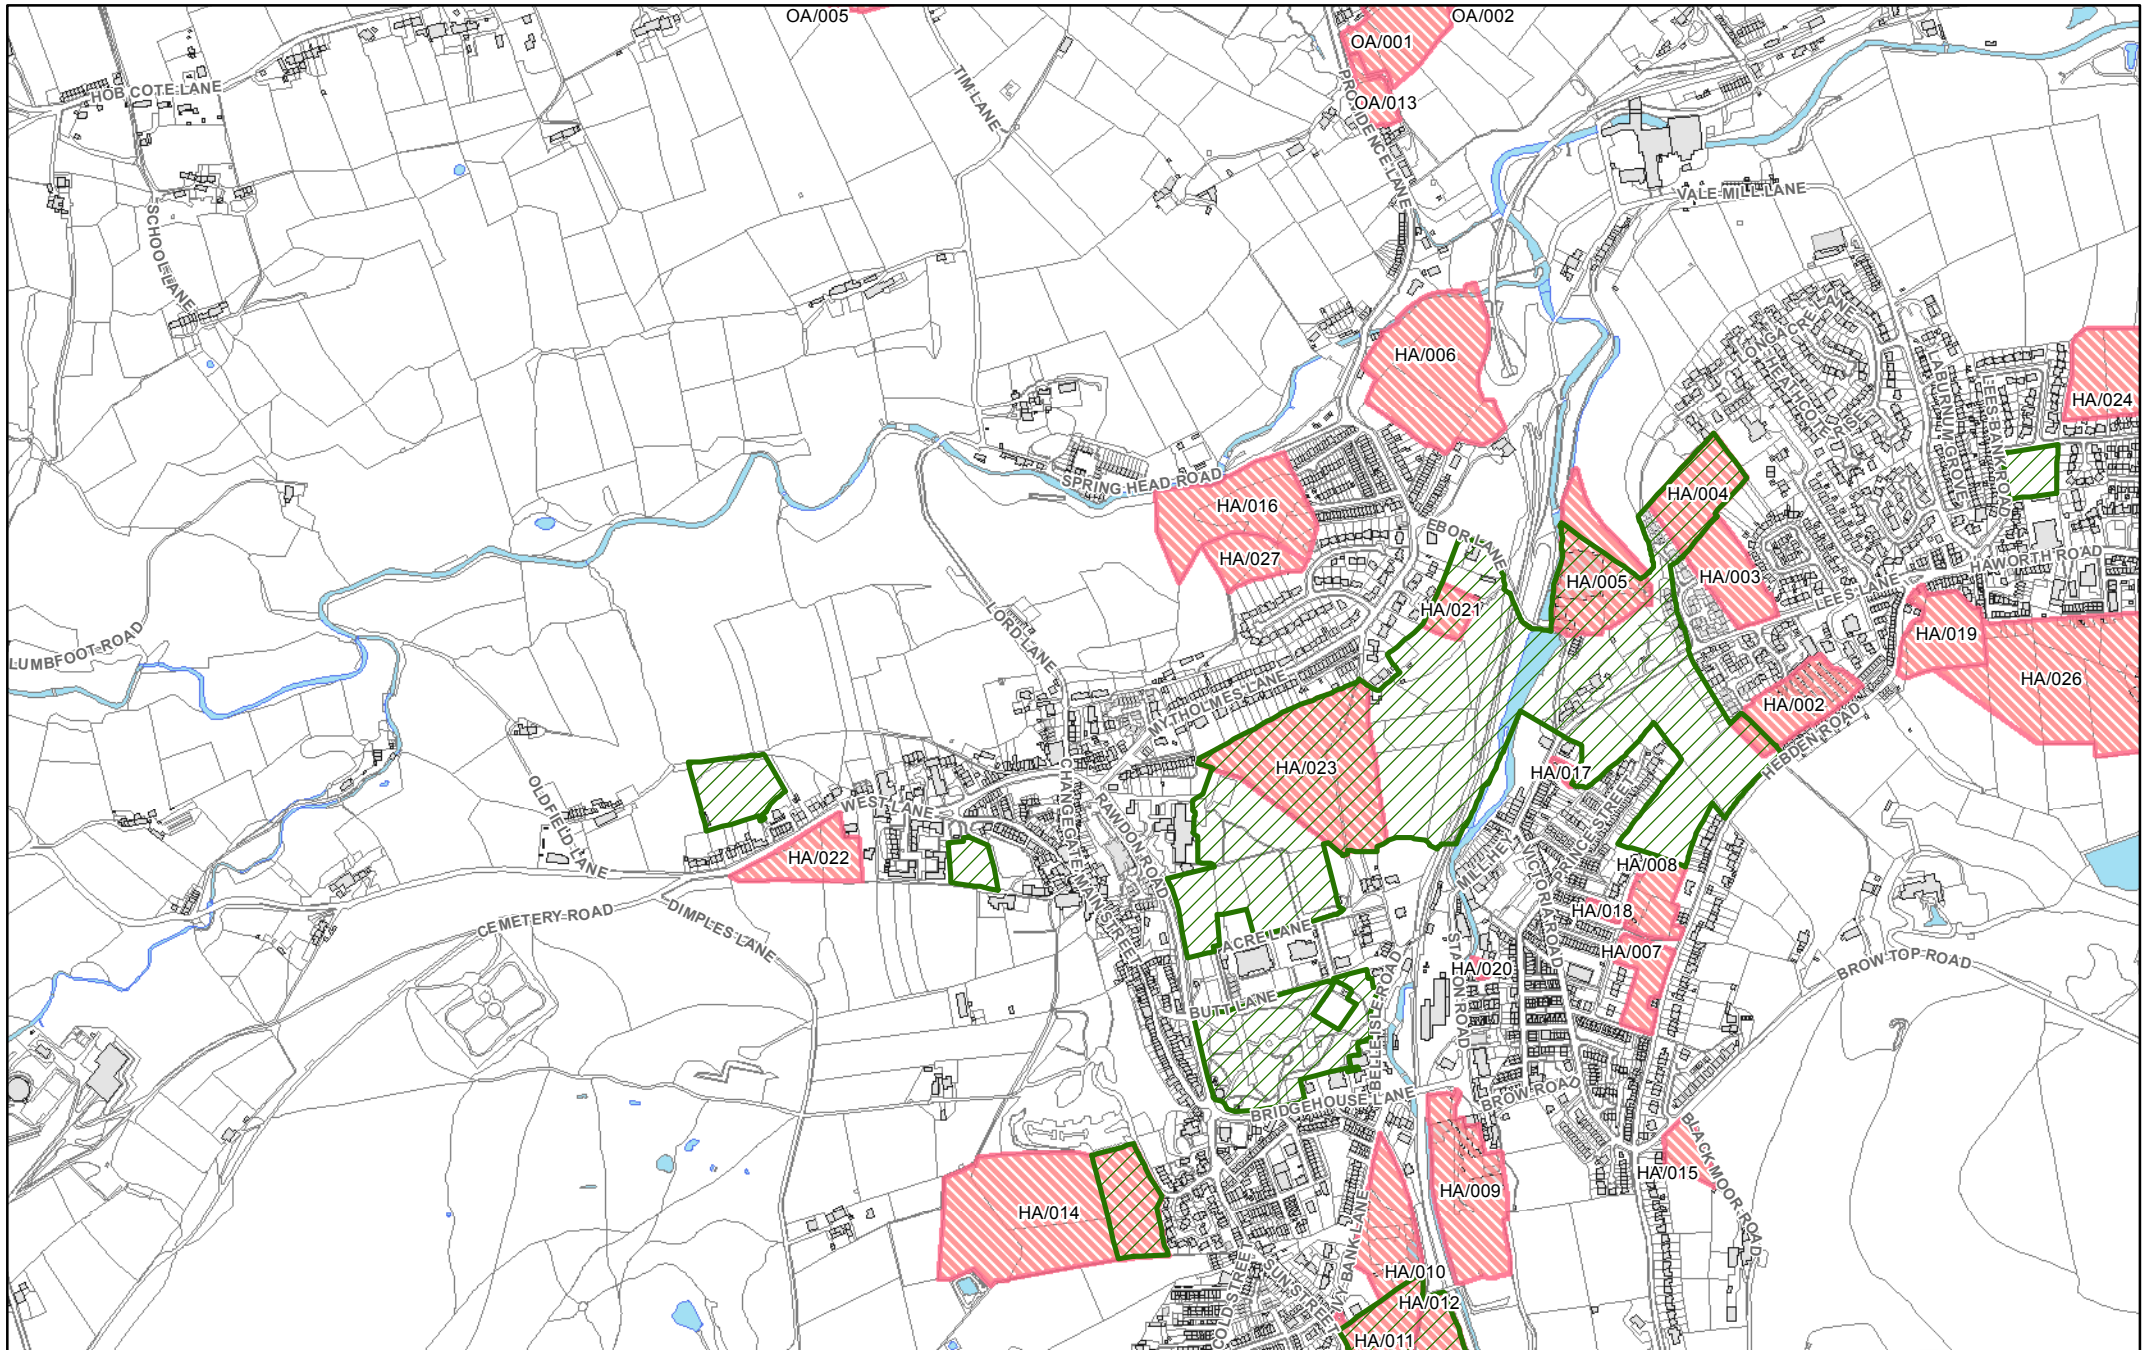

© Crown copyright and database rights 2016 Ordnance Survey 0100019304

GreenSpaces

Possible Development Sites

City of Bradford MDC

www.bradford.gov.uk

Sheet 71