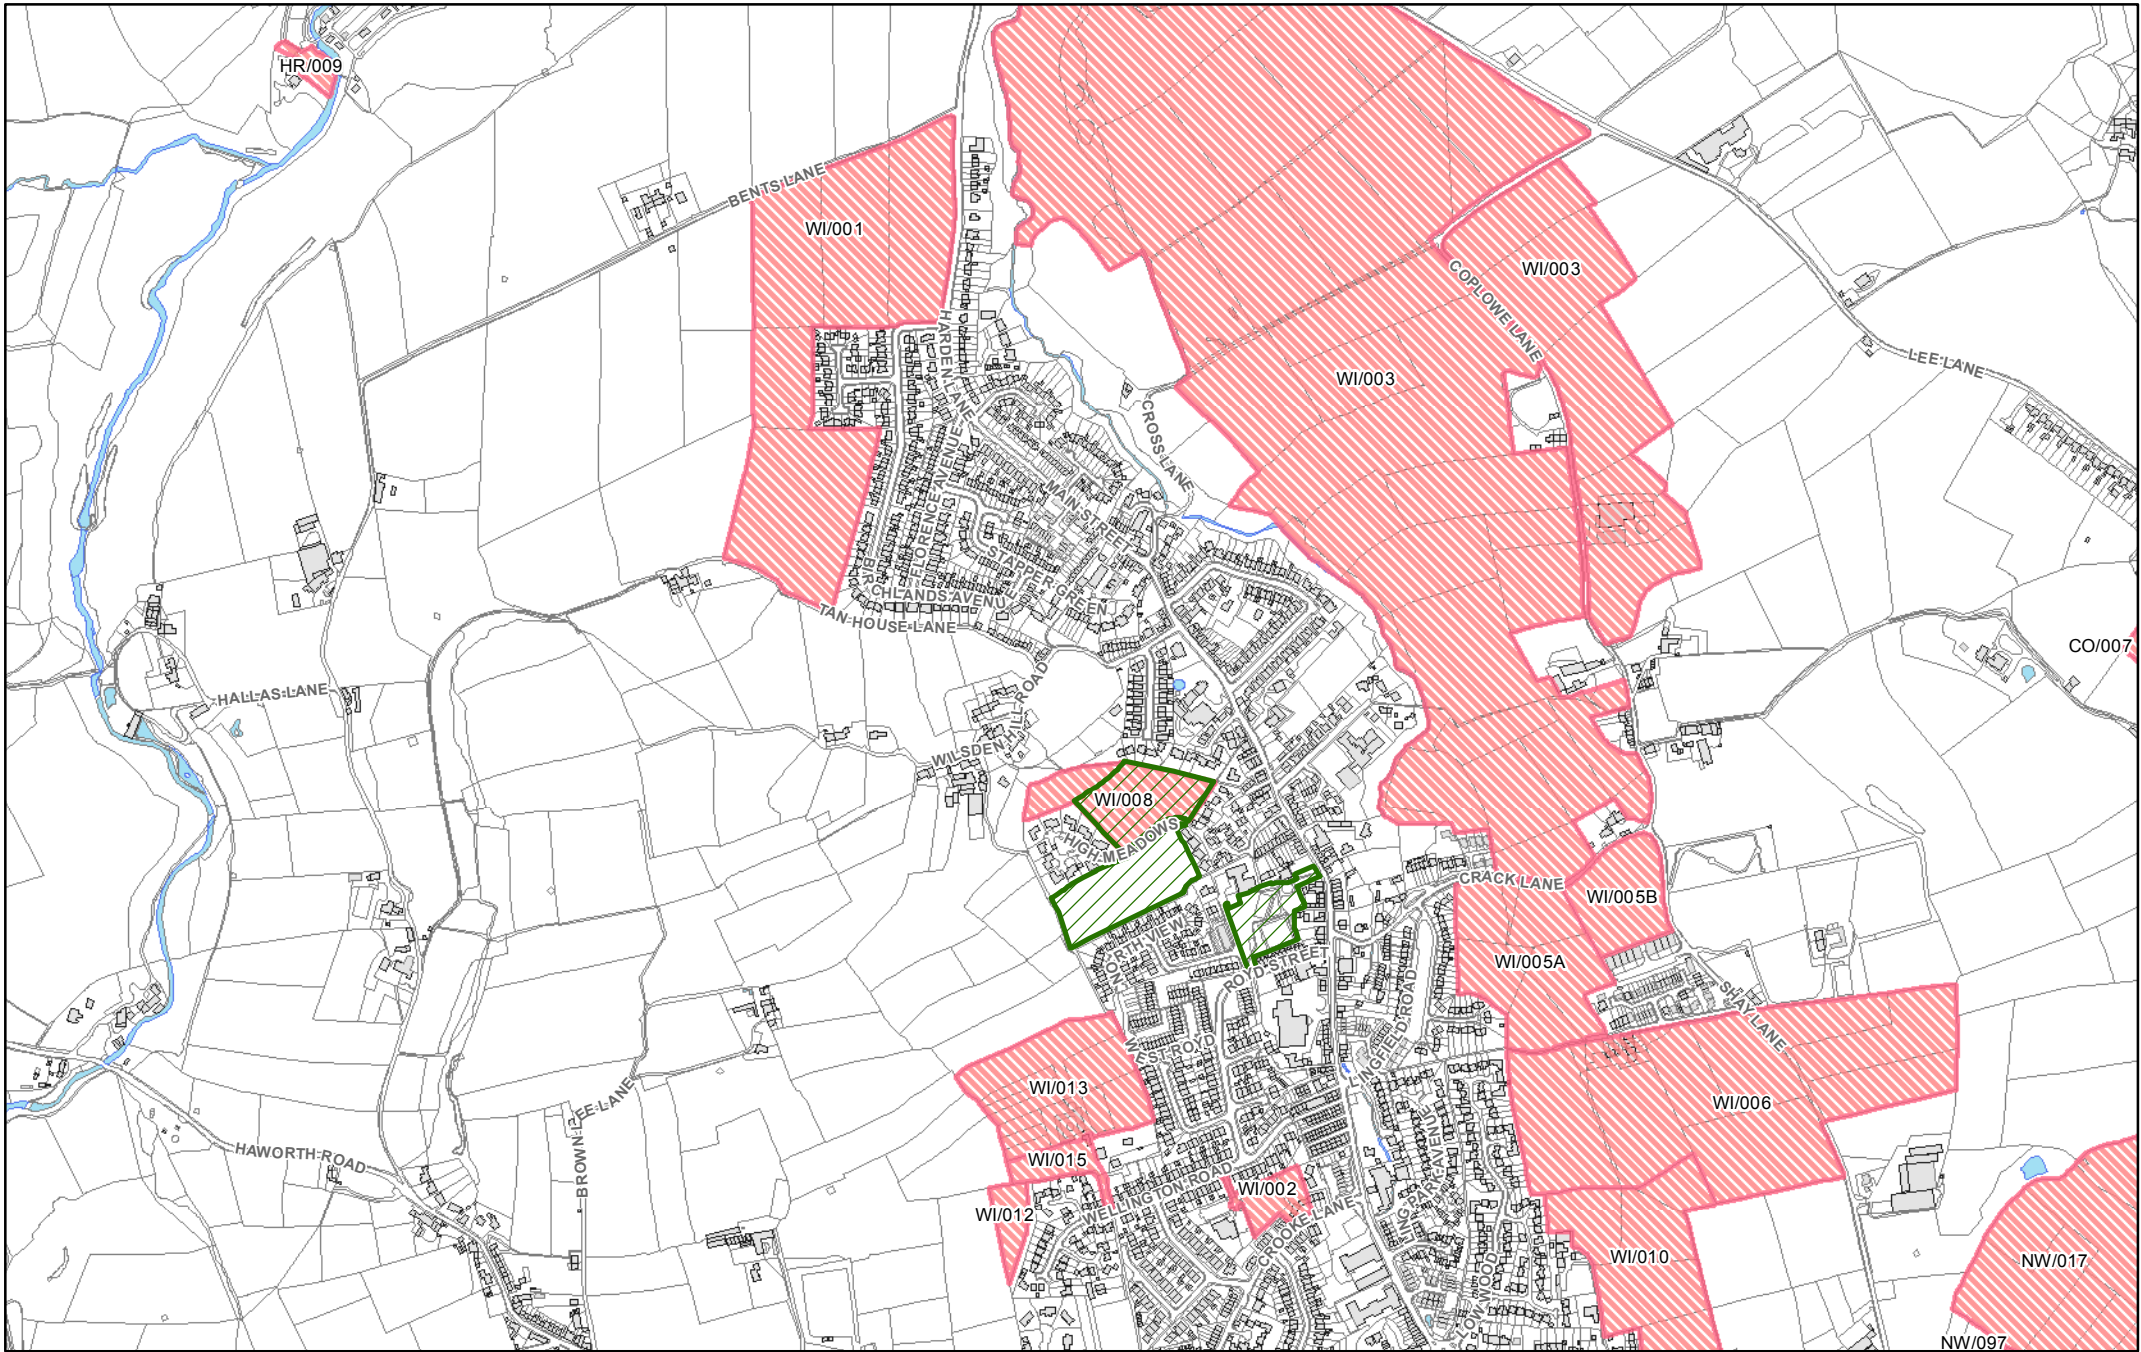

© Crown copyright and database rights 2016 Ordnance Survey 0100019304

GreenSpaces
Possible Development Sites