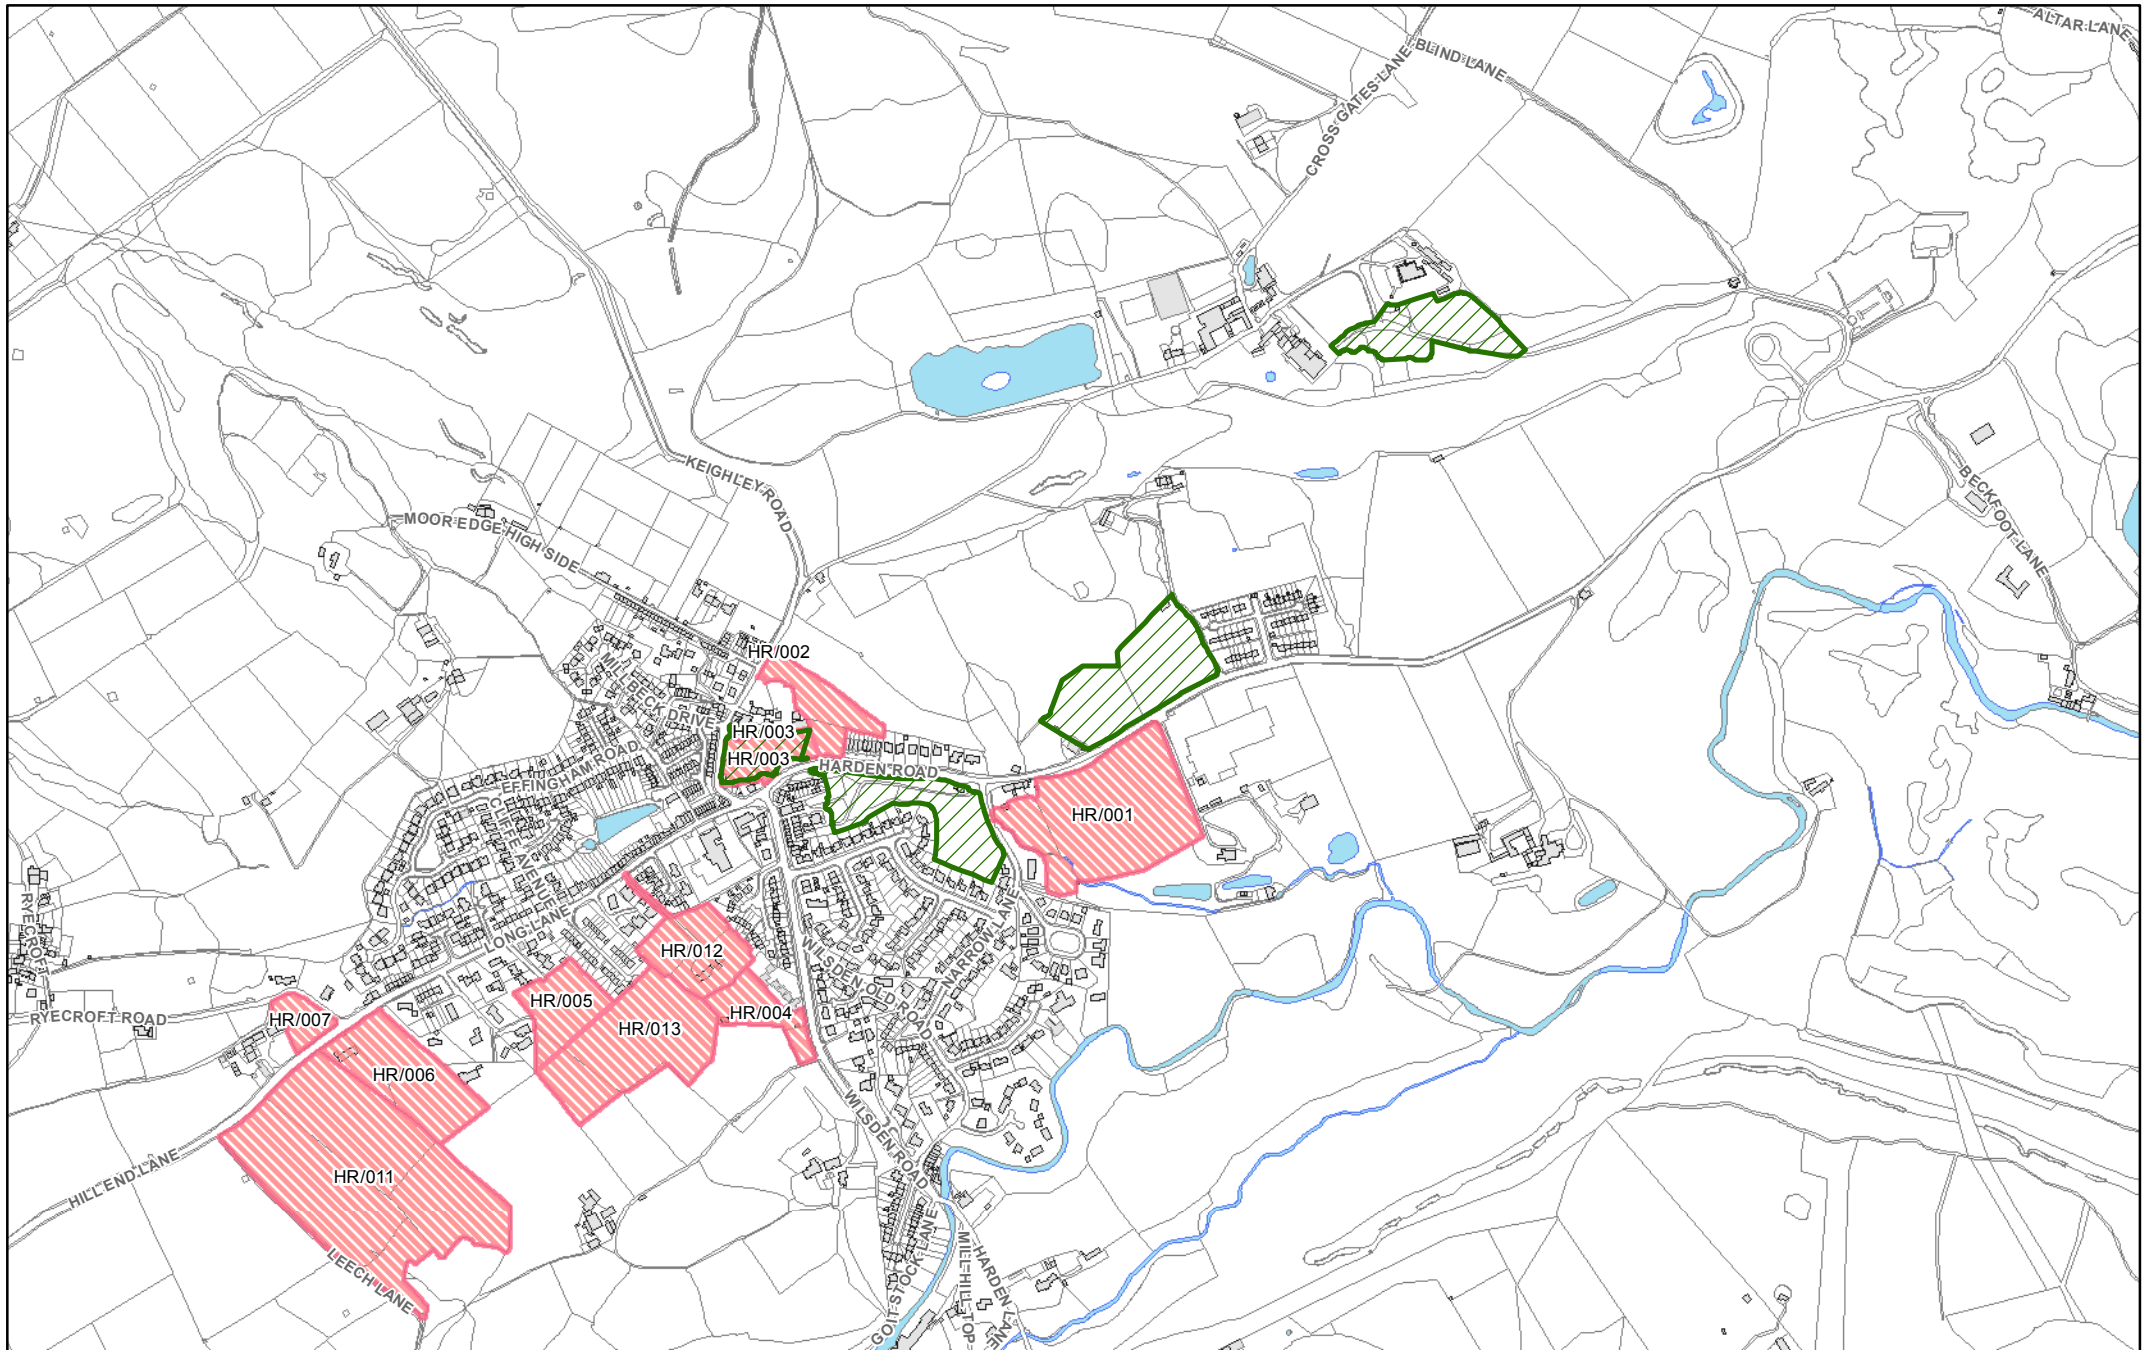

© Crown copyright and database rights 2016 Ordnance Survey 0100019304

Sheet 64

- GreenSpaces
- Possible Development Sites