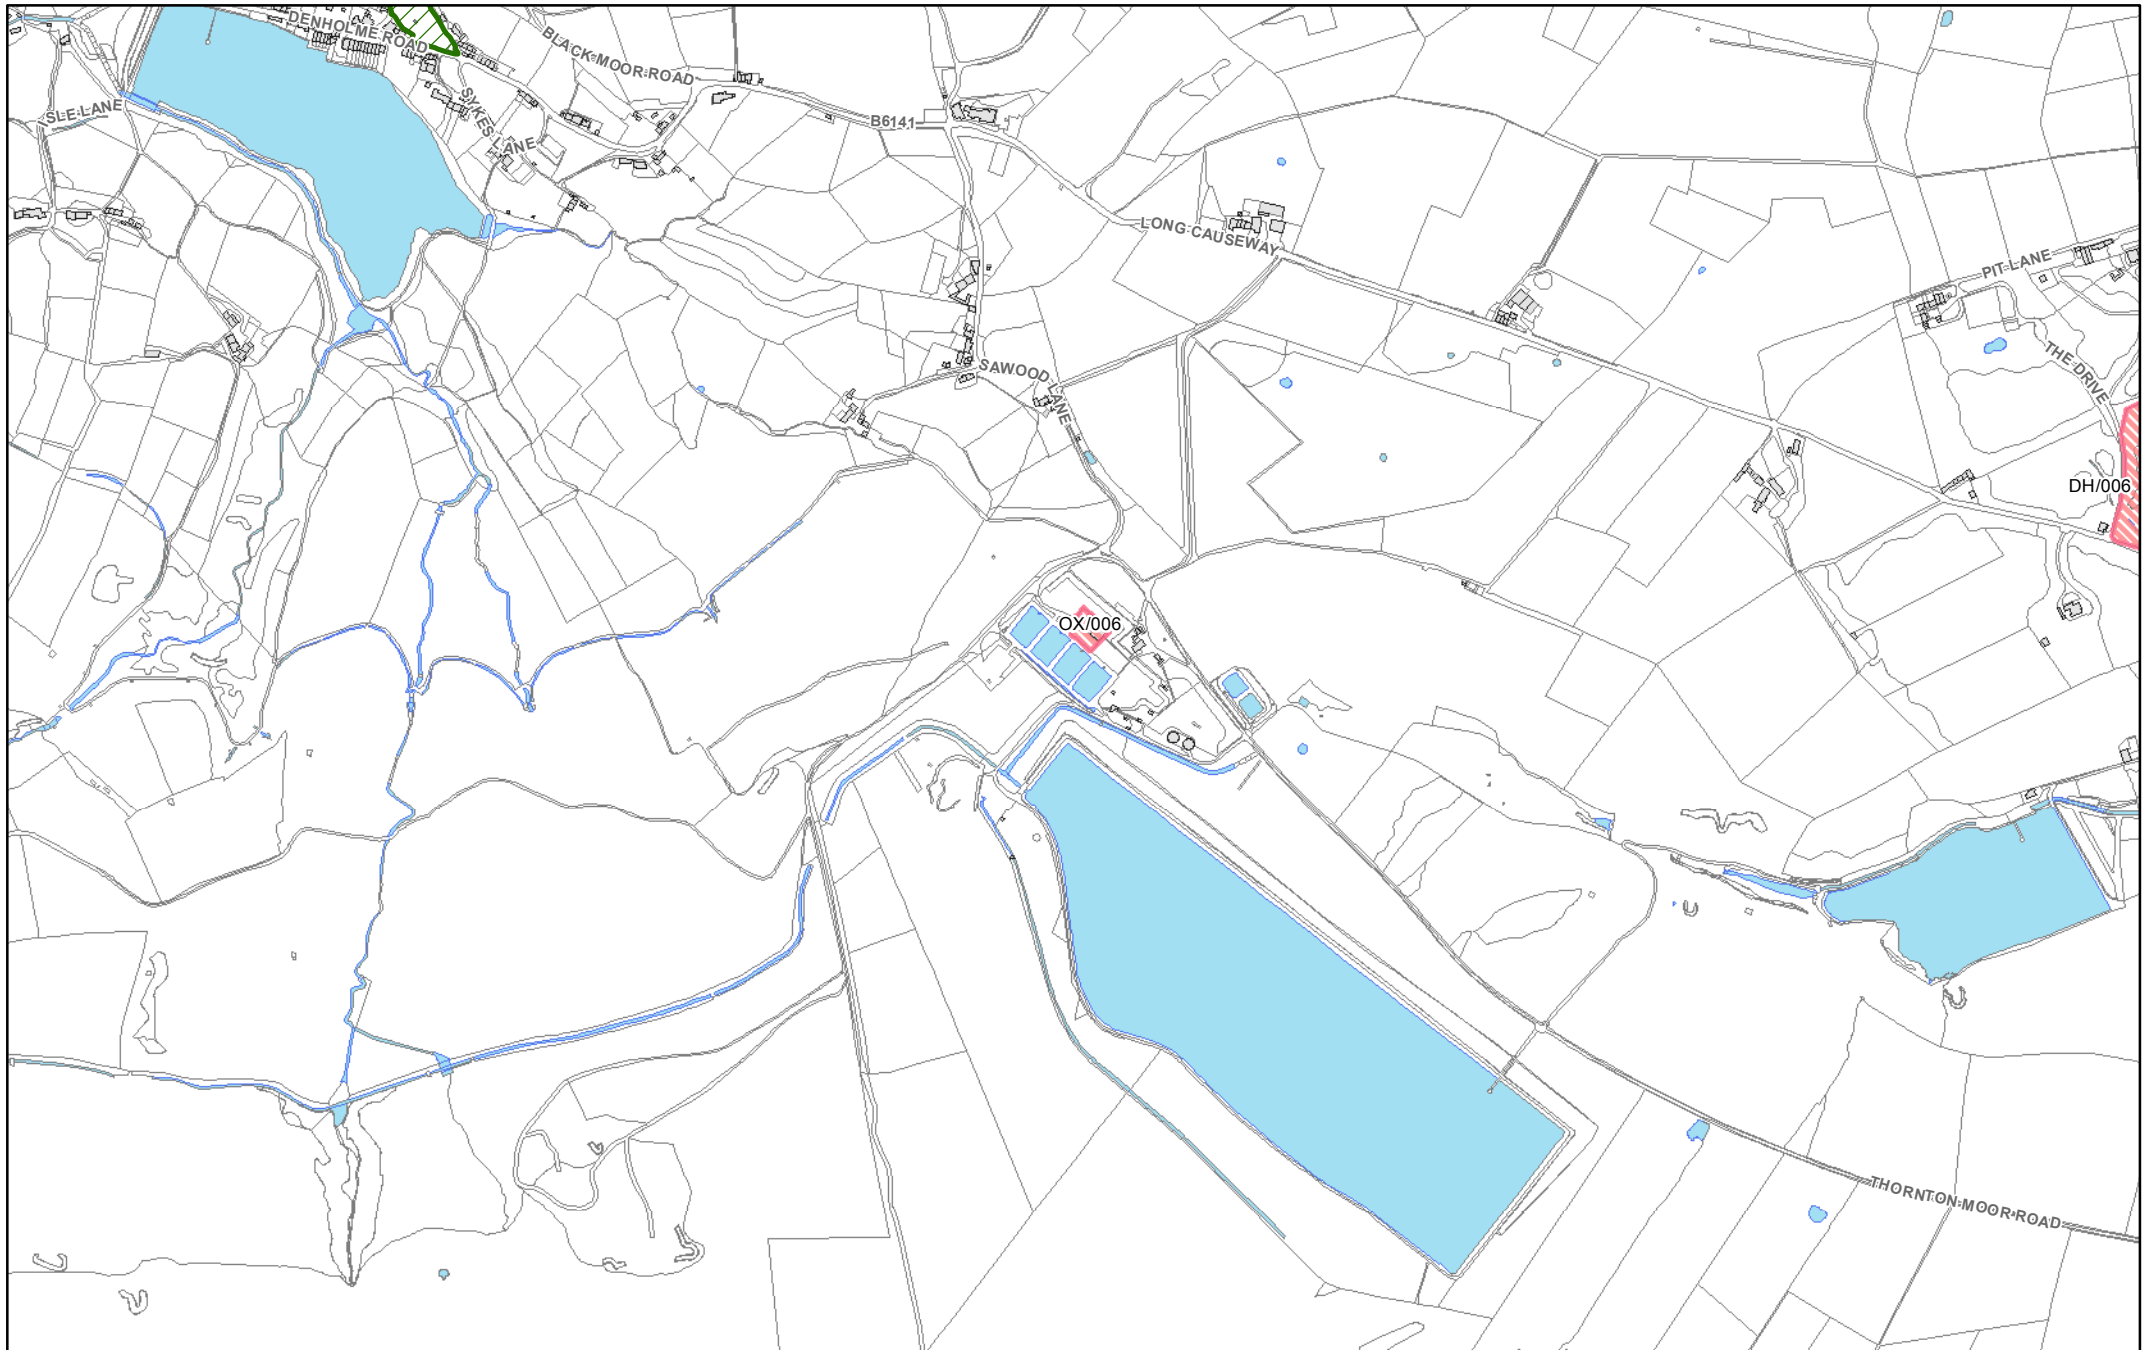

© Crown copyright and database rights 2016 Ordnance Survey 0100019304

- GreenSpaces
- Possible Development Sites