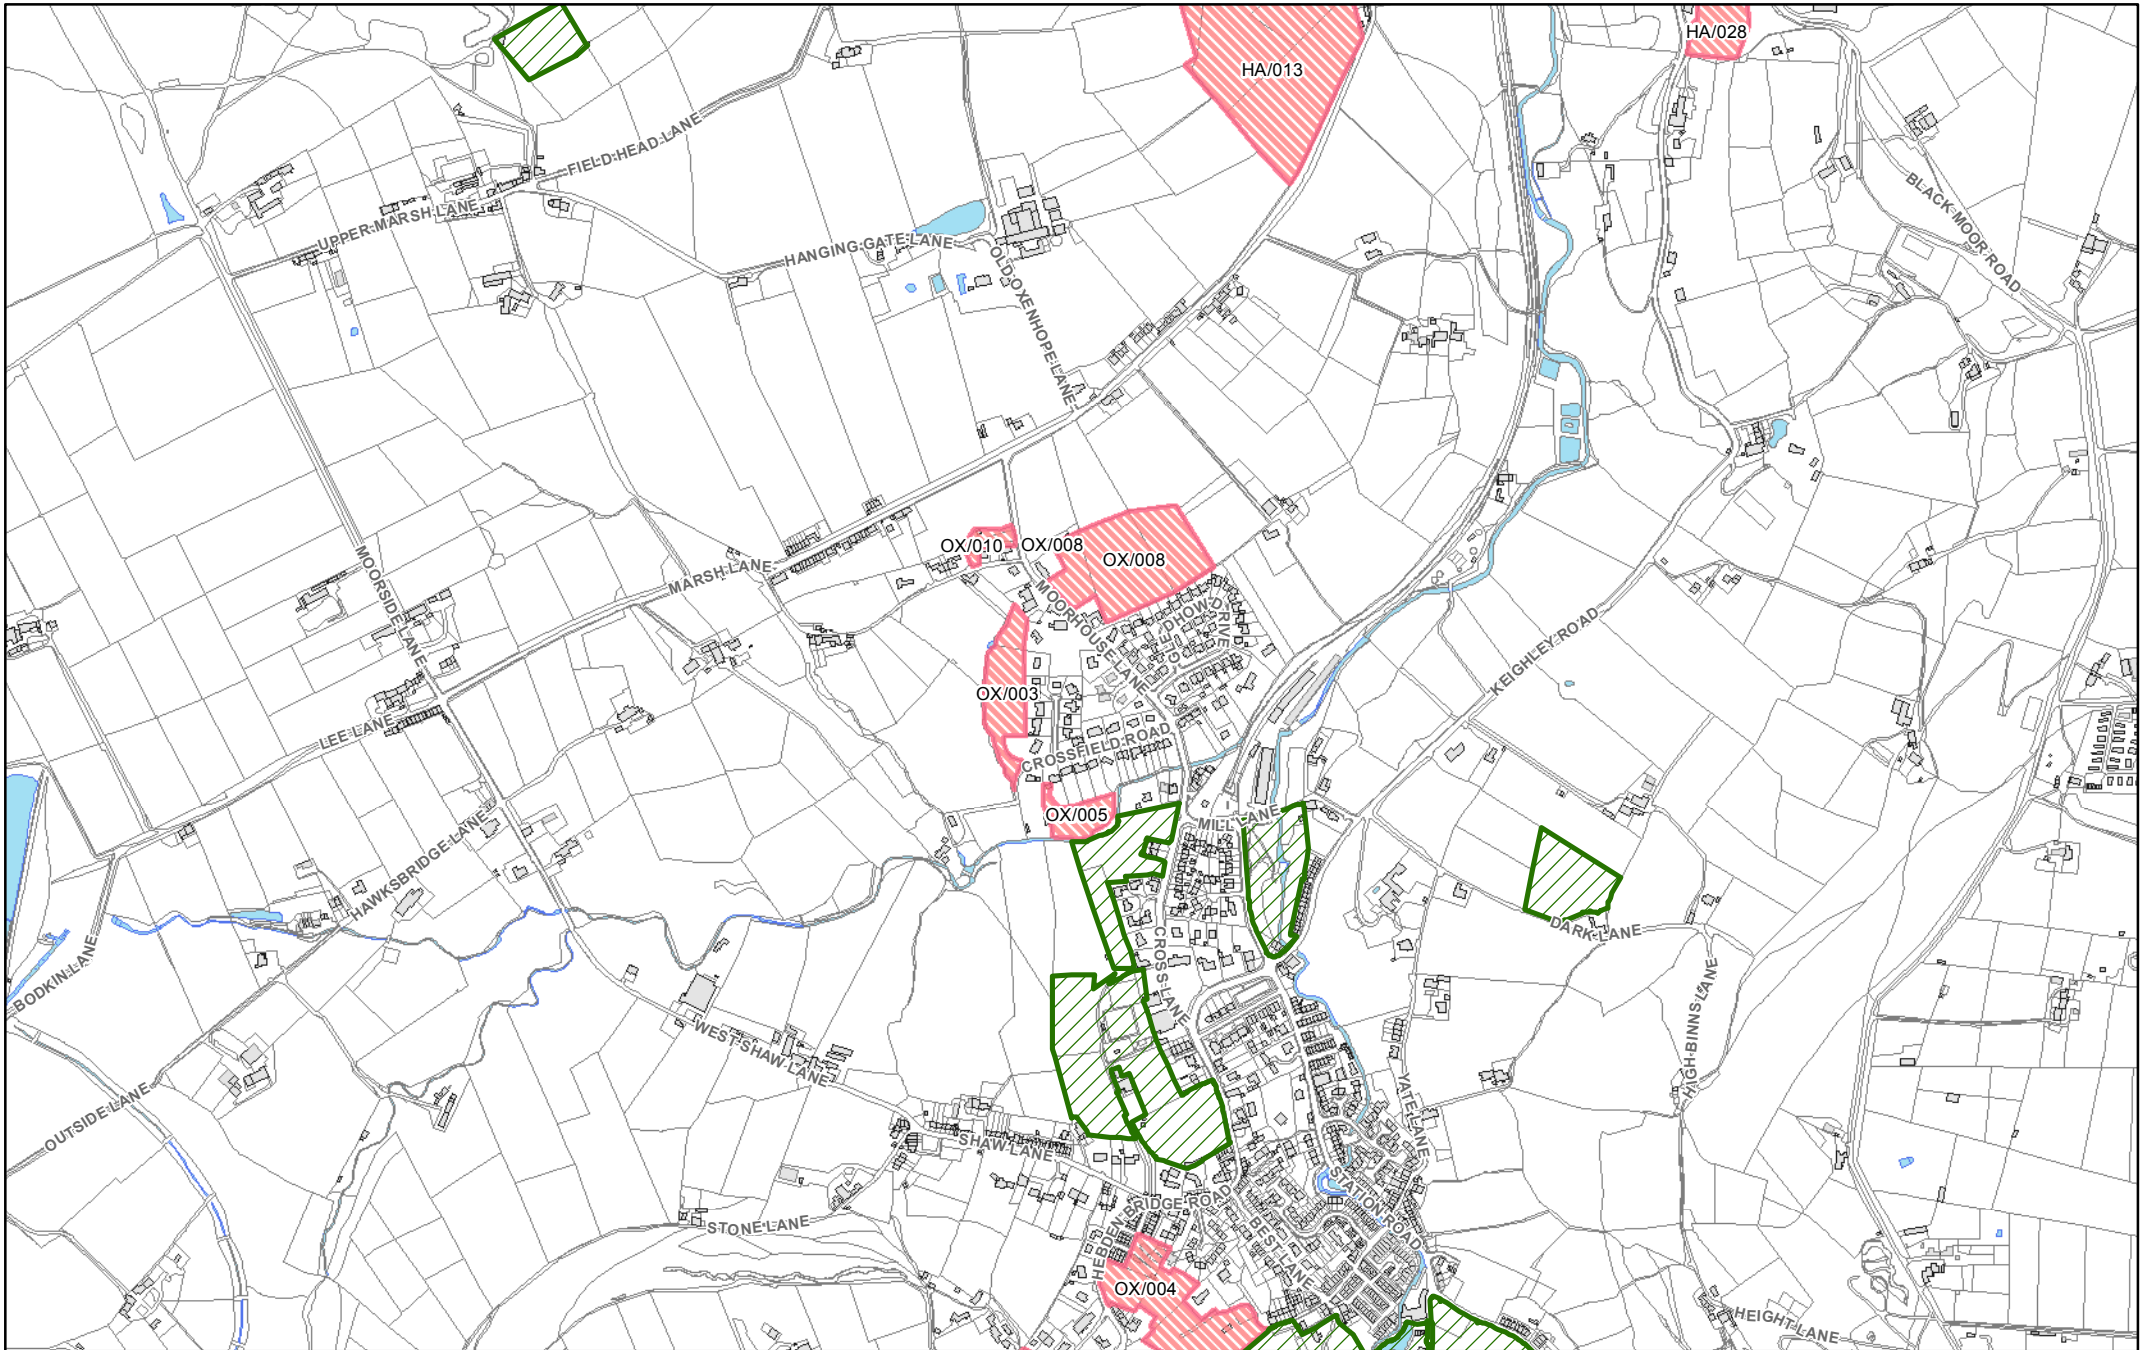

© Crown copyright and database rights 2016 Ordnance Survey 0100019304

GreenSpaces

Possible Development Sites

City of Bradford MDC

www.bradford.gov.uk