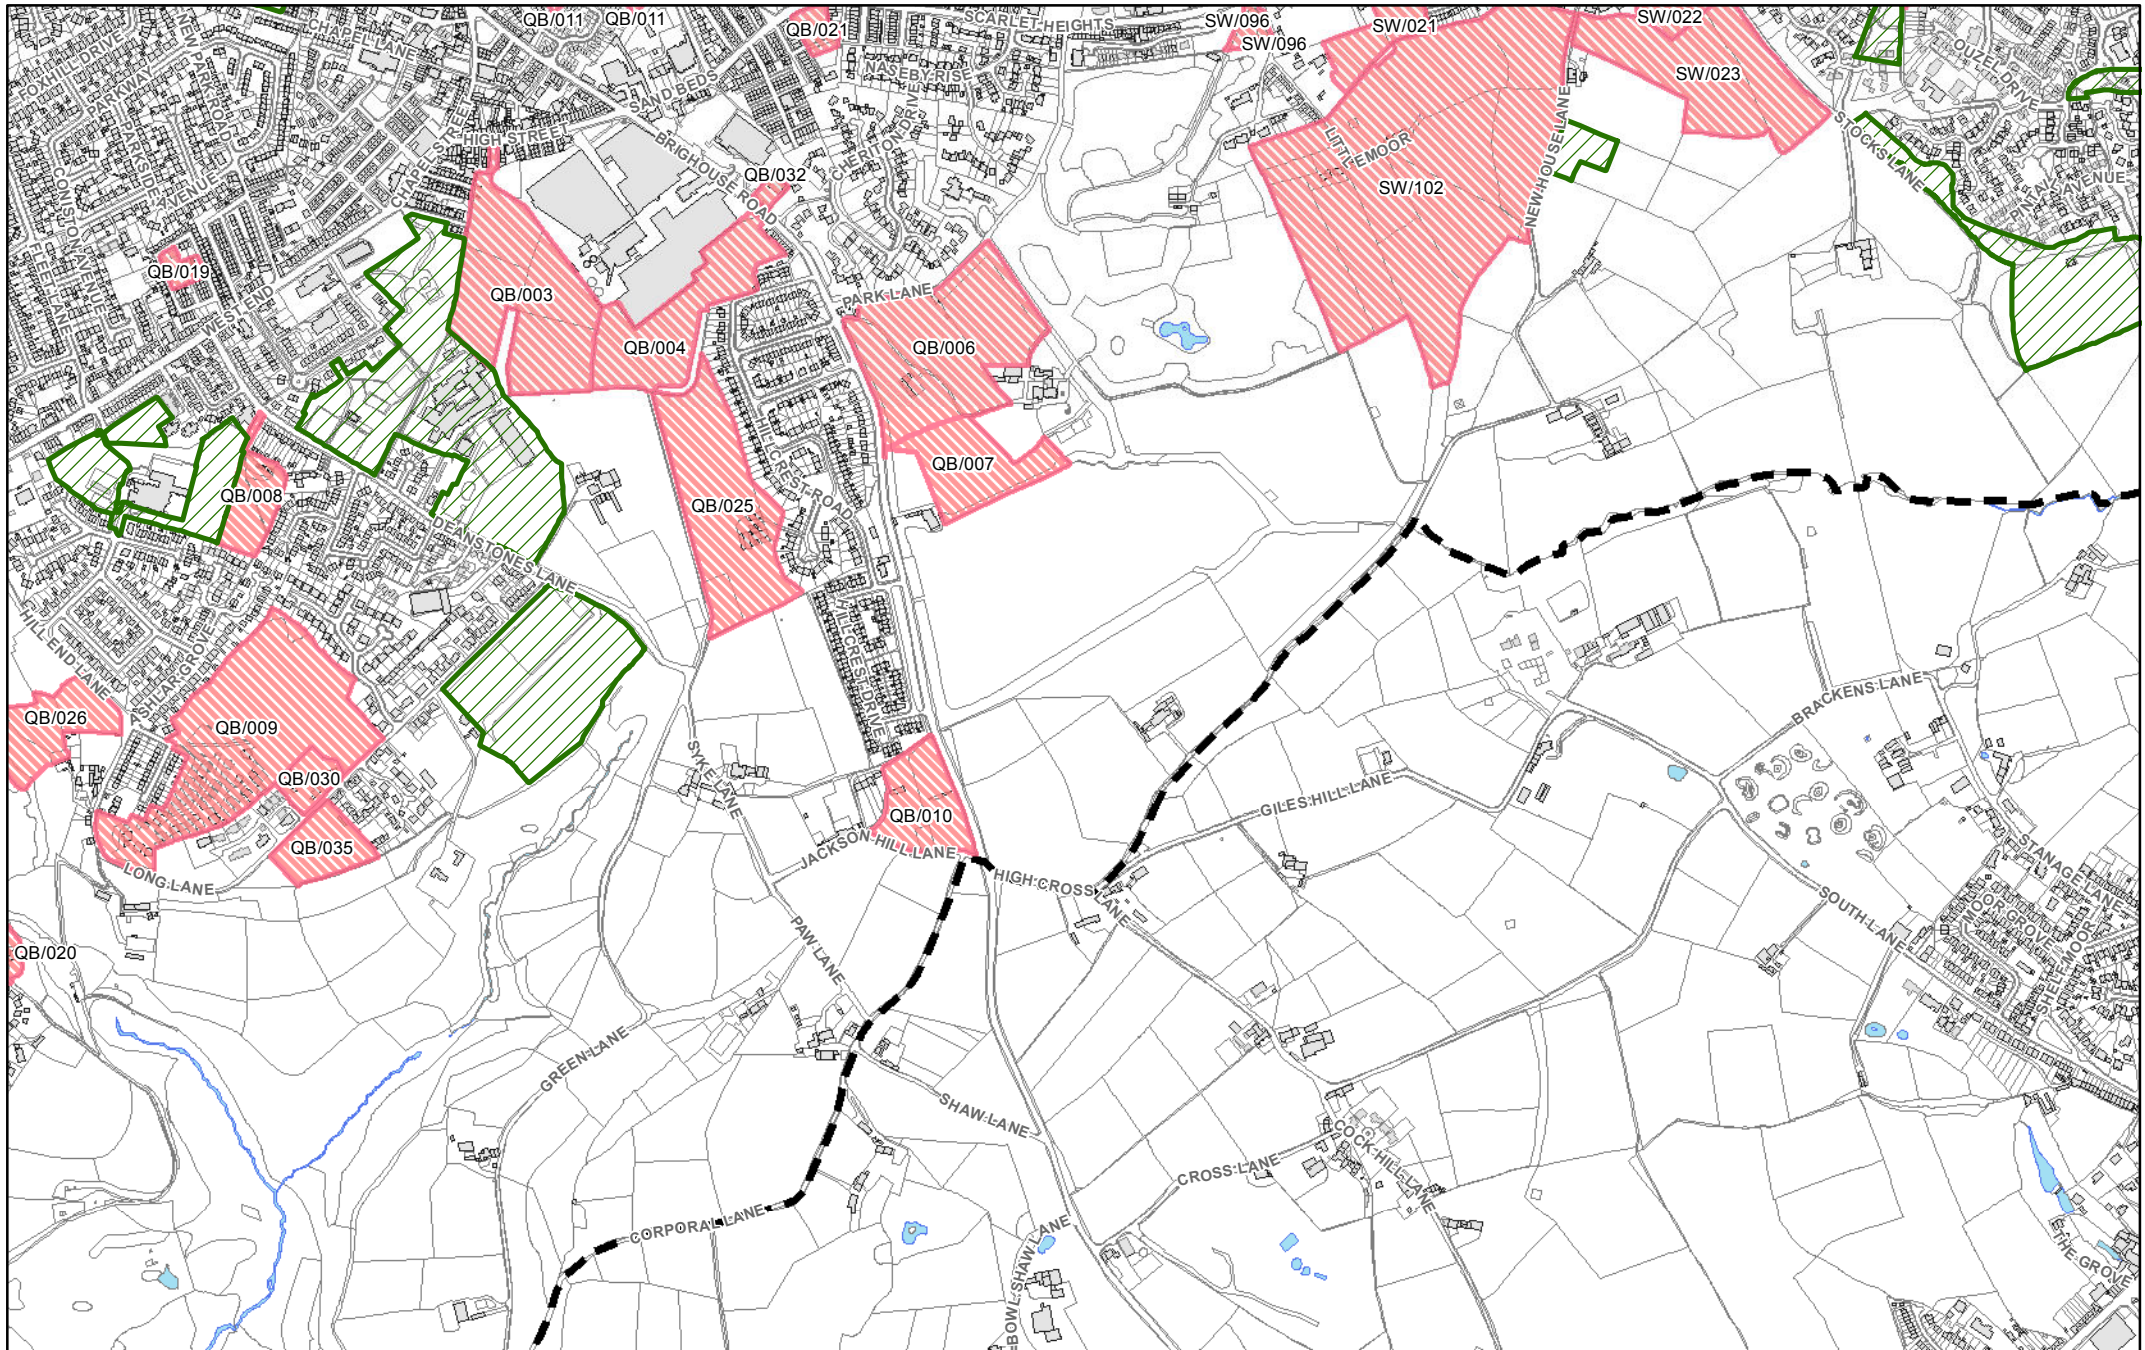

© Crown copyright and database rights 2016 Ordnance Survey 0100019304

- GreenSpaces
- Possible Development Sites