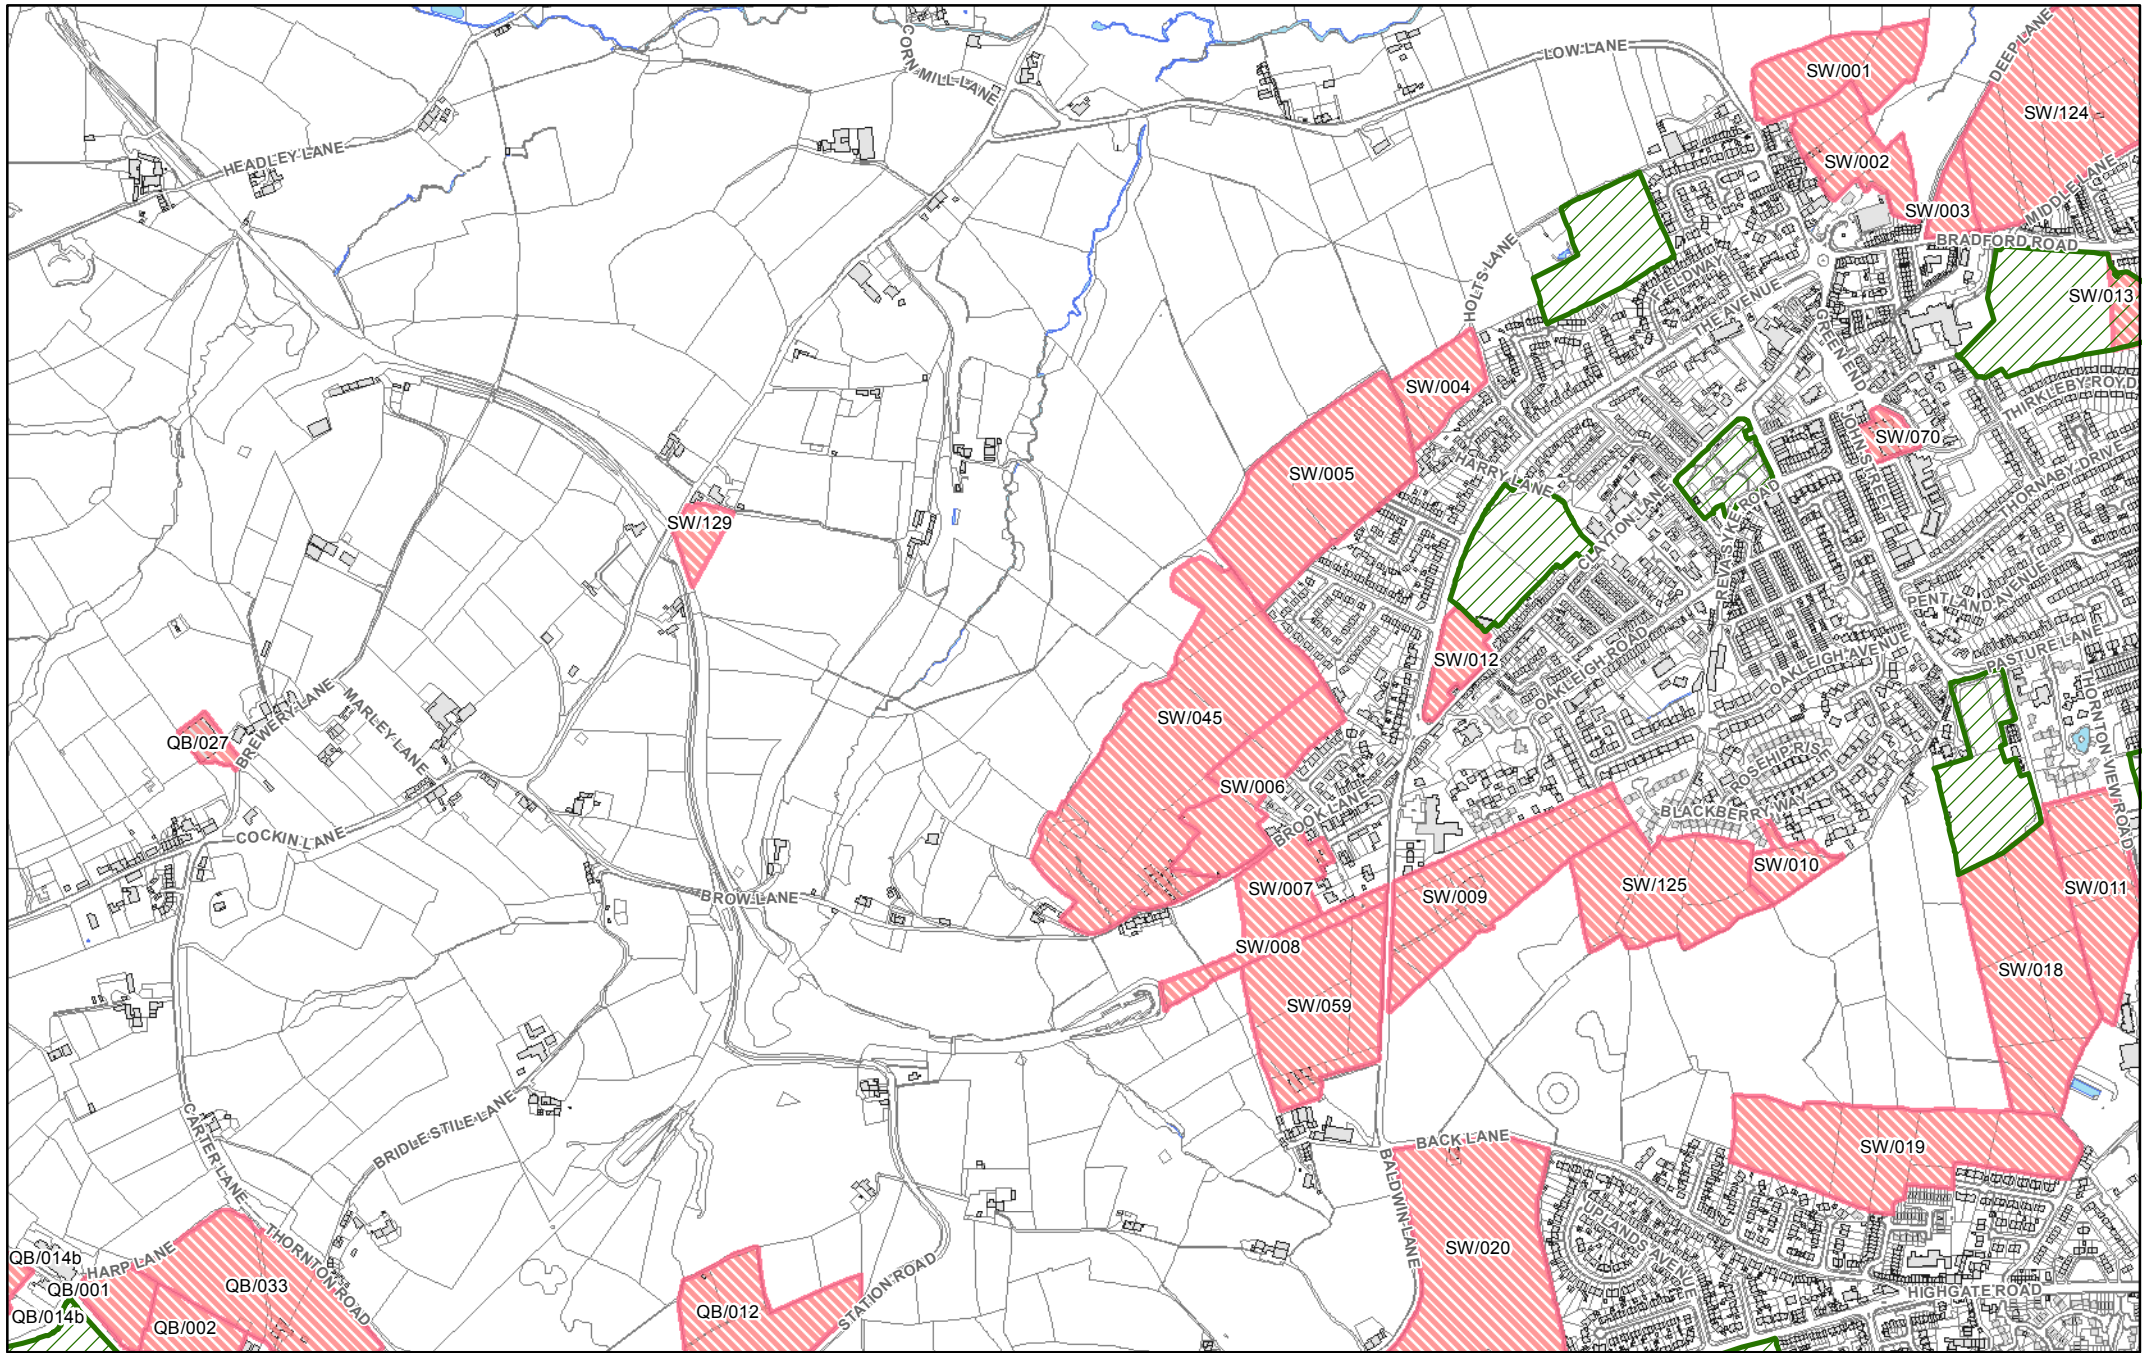

© Crown copyright and database rights 2016 Ordnance Survey 0100019304

GreenSpaces

Possible Development Sites