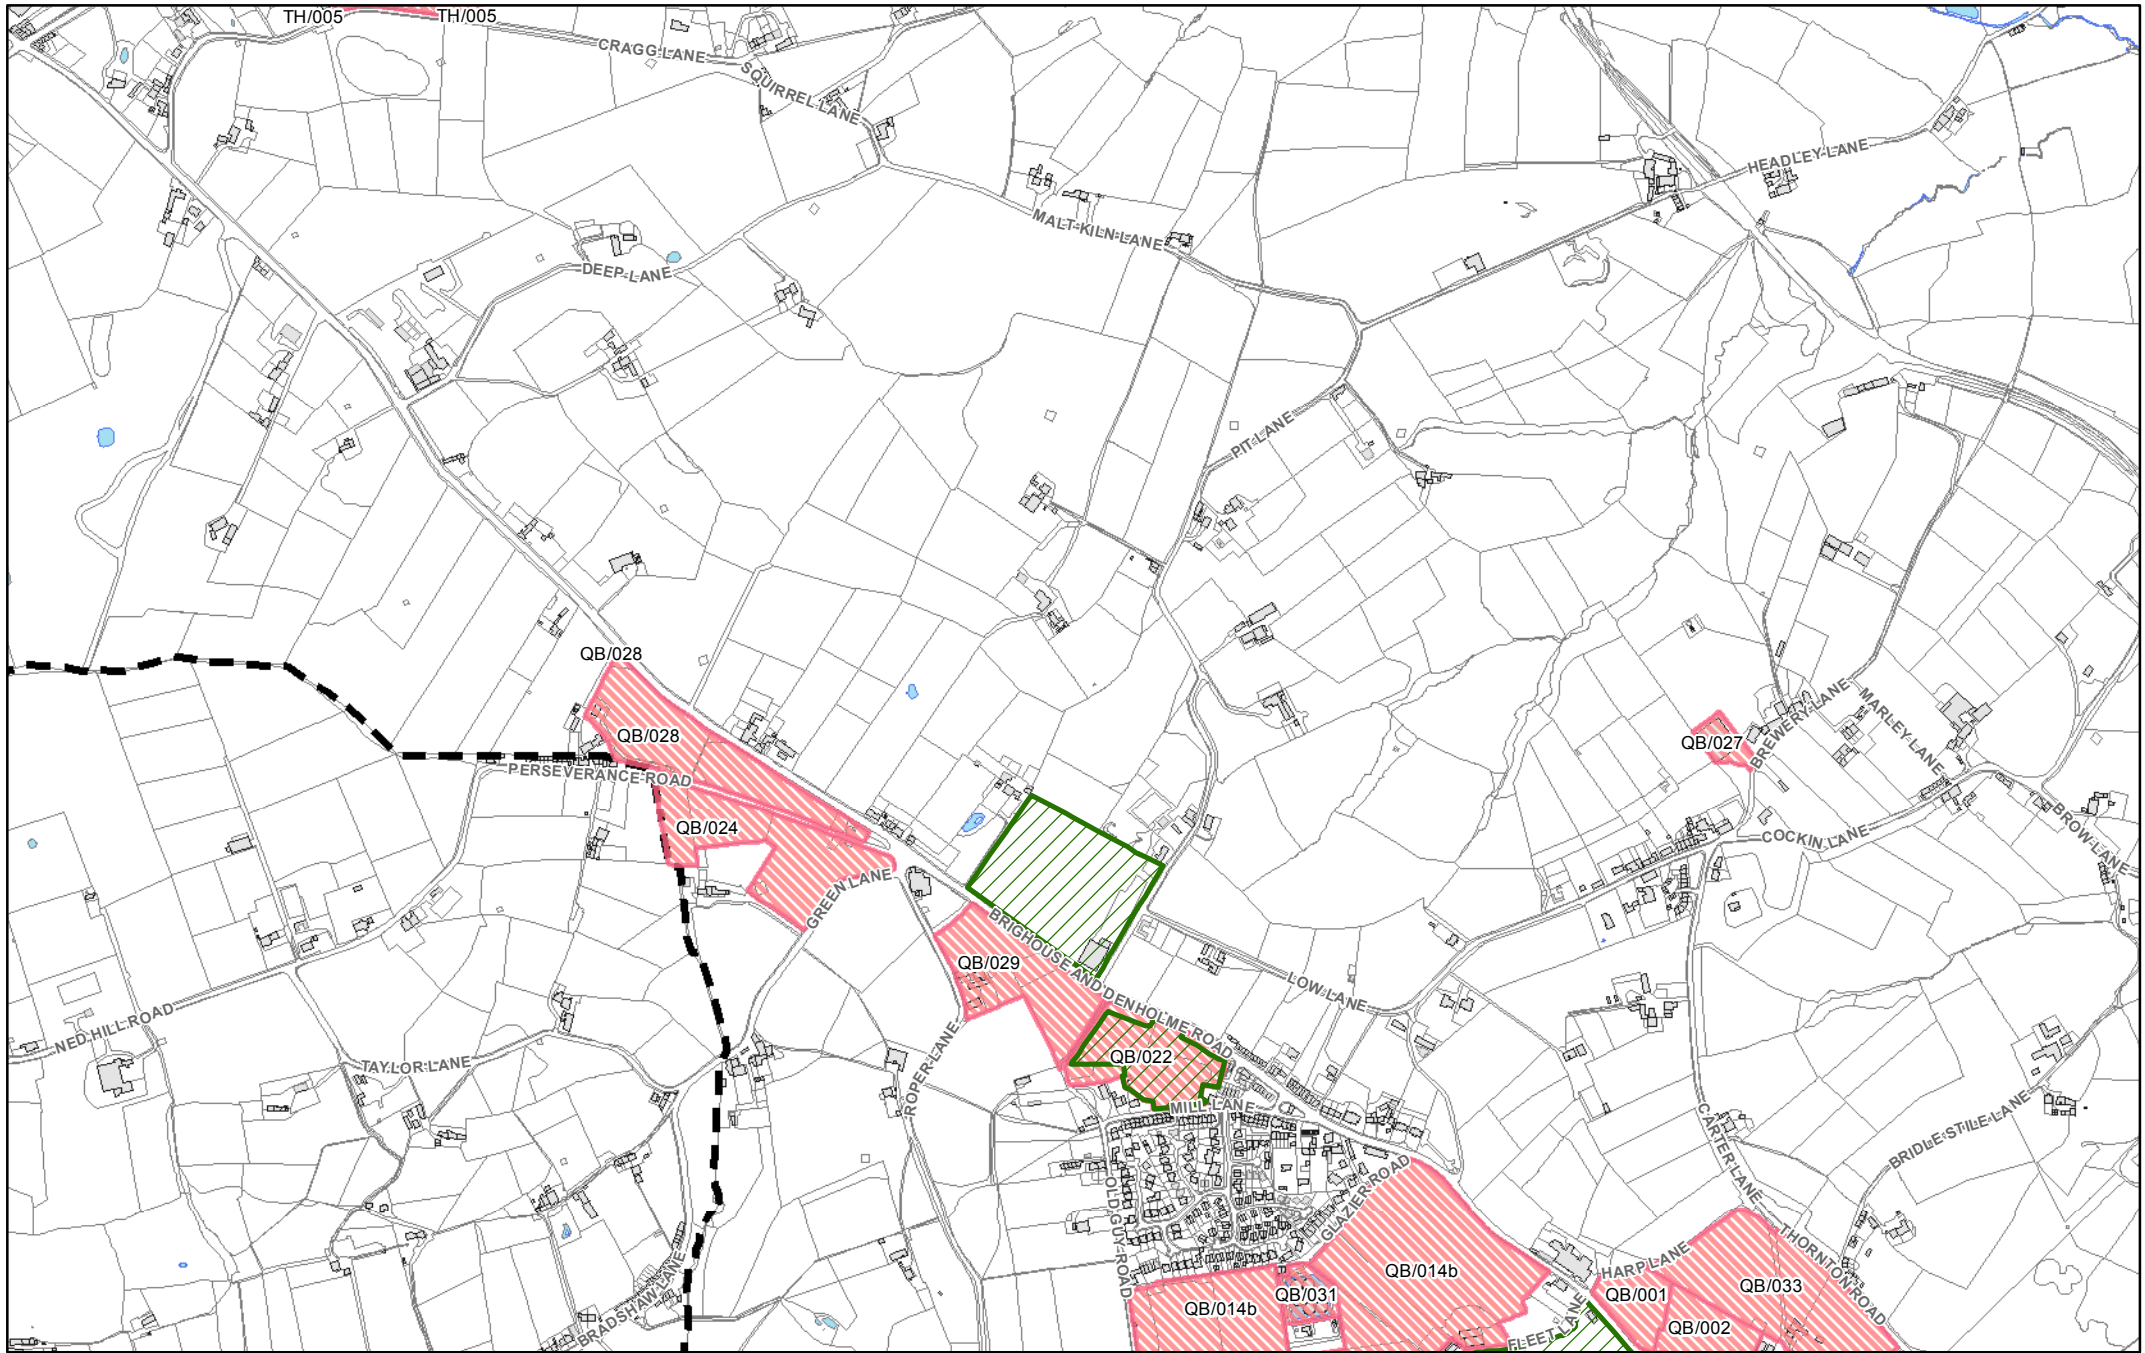

© Crown copyright and database rights 2016 Ordnance Survey 0100019304

GreenSpaces
Possible Development Sites