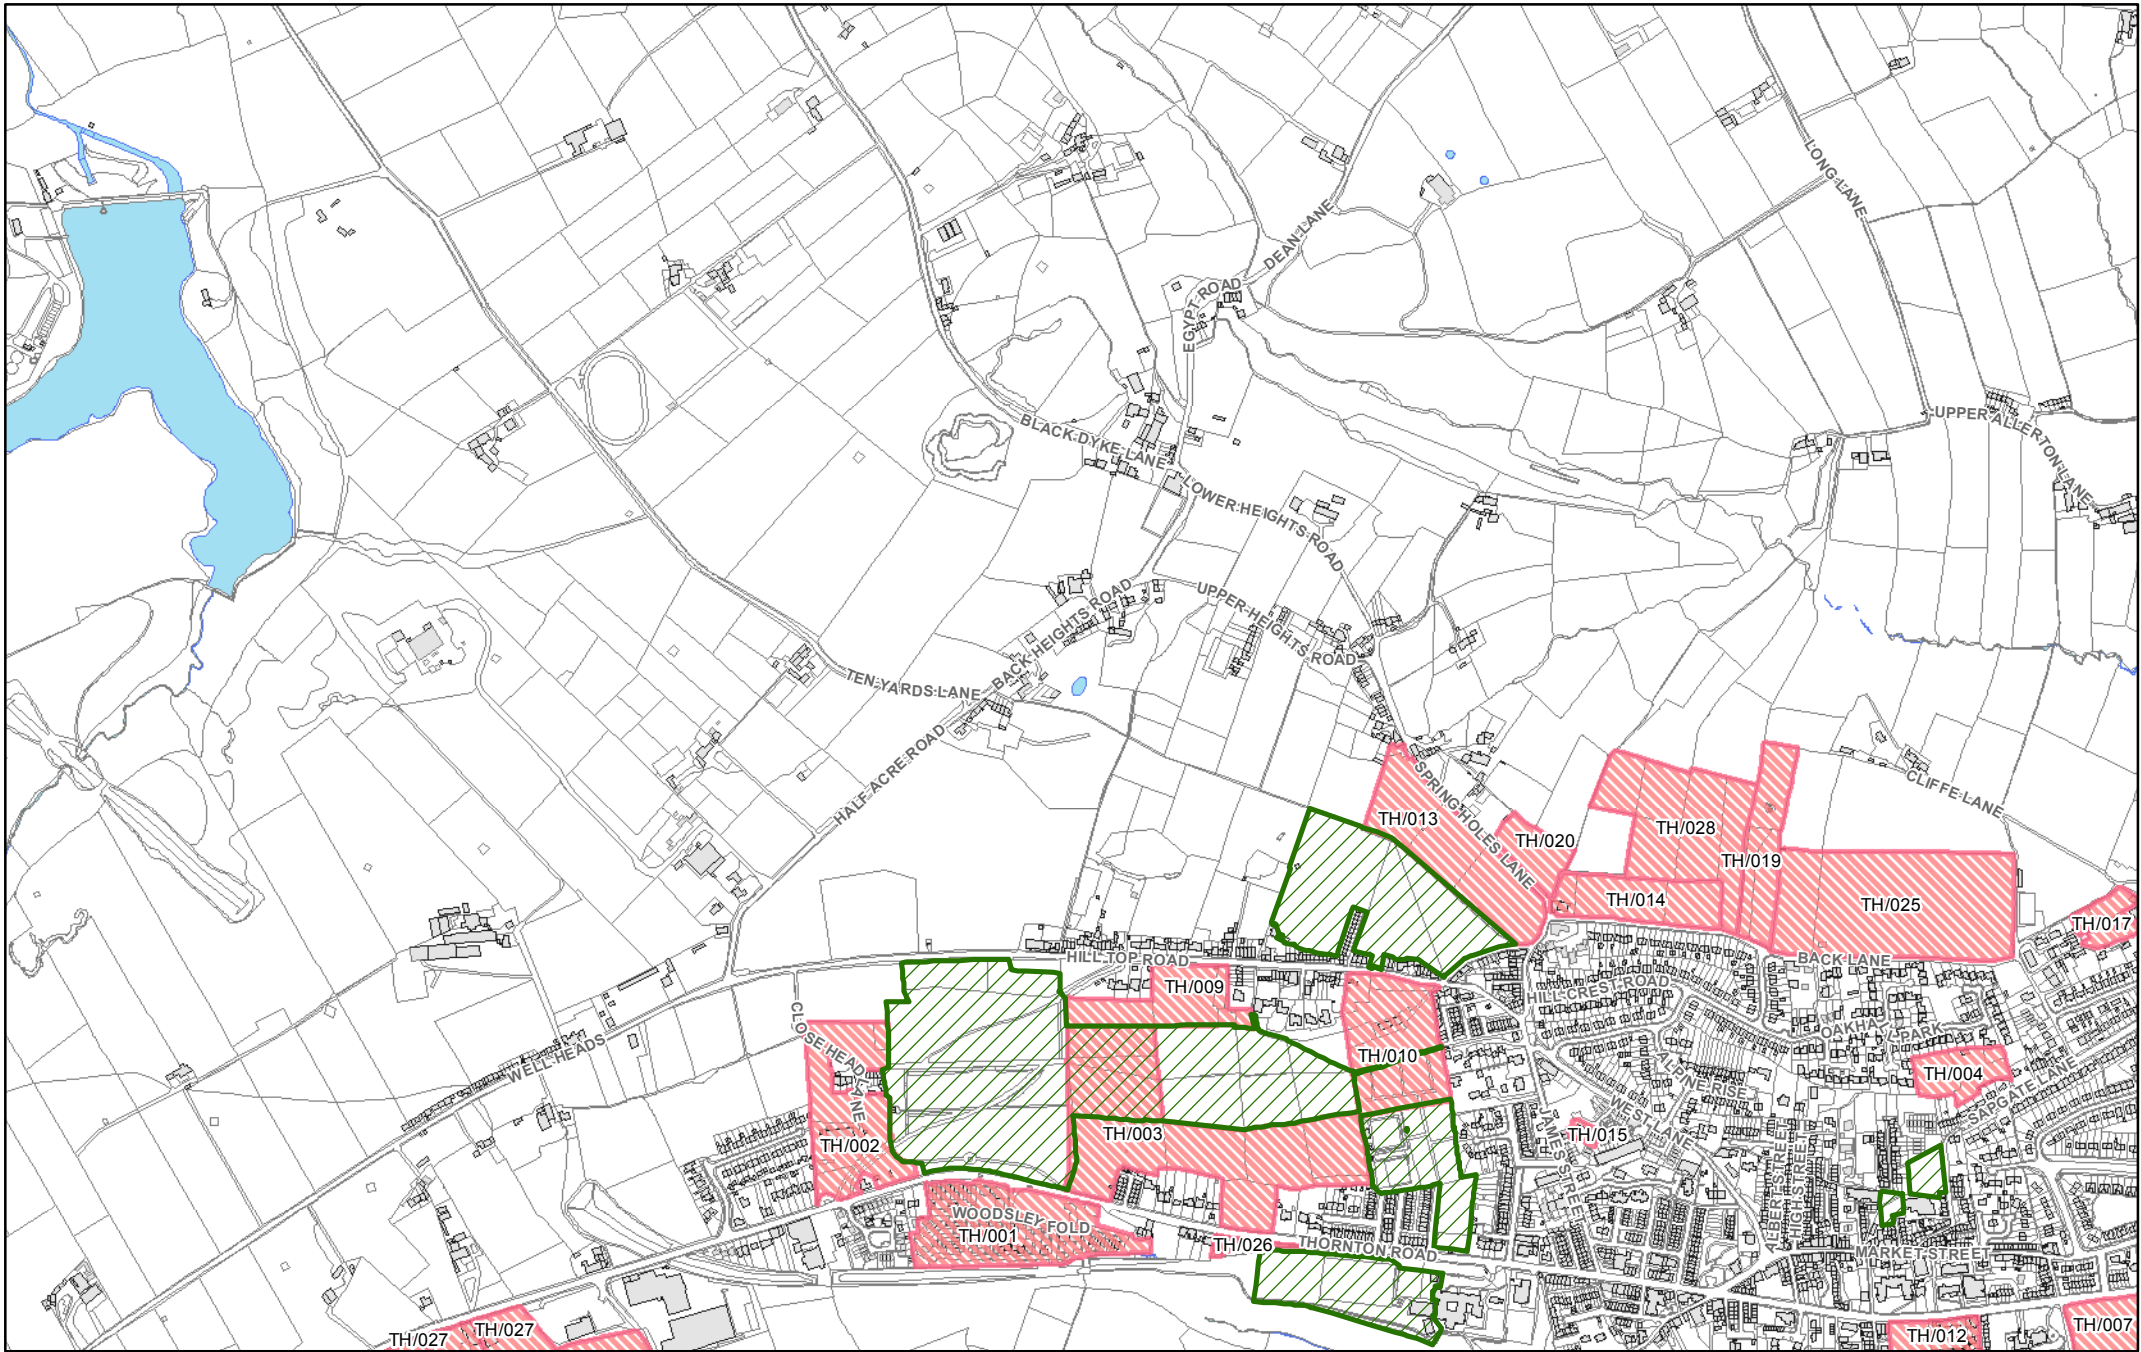

© Crown copyright and database rights 2016 Ordnance Survey 0100019304

- GreenSpaces
- Possible Development Sites