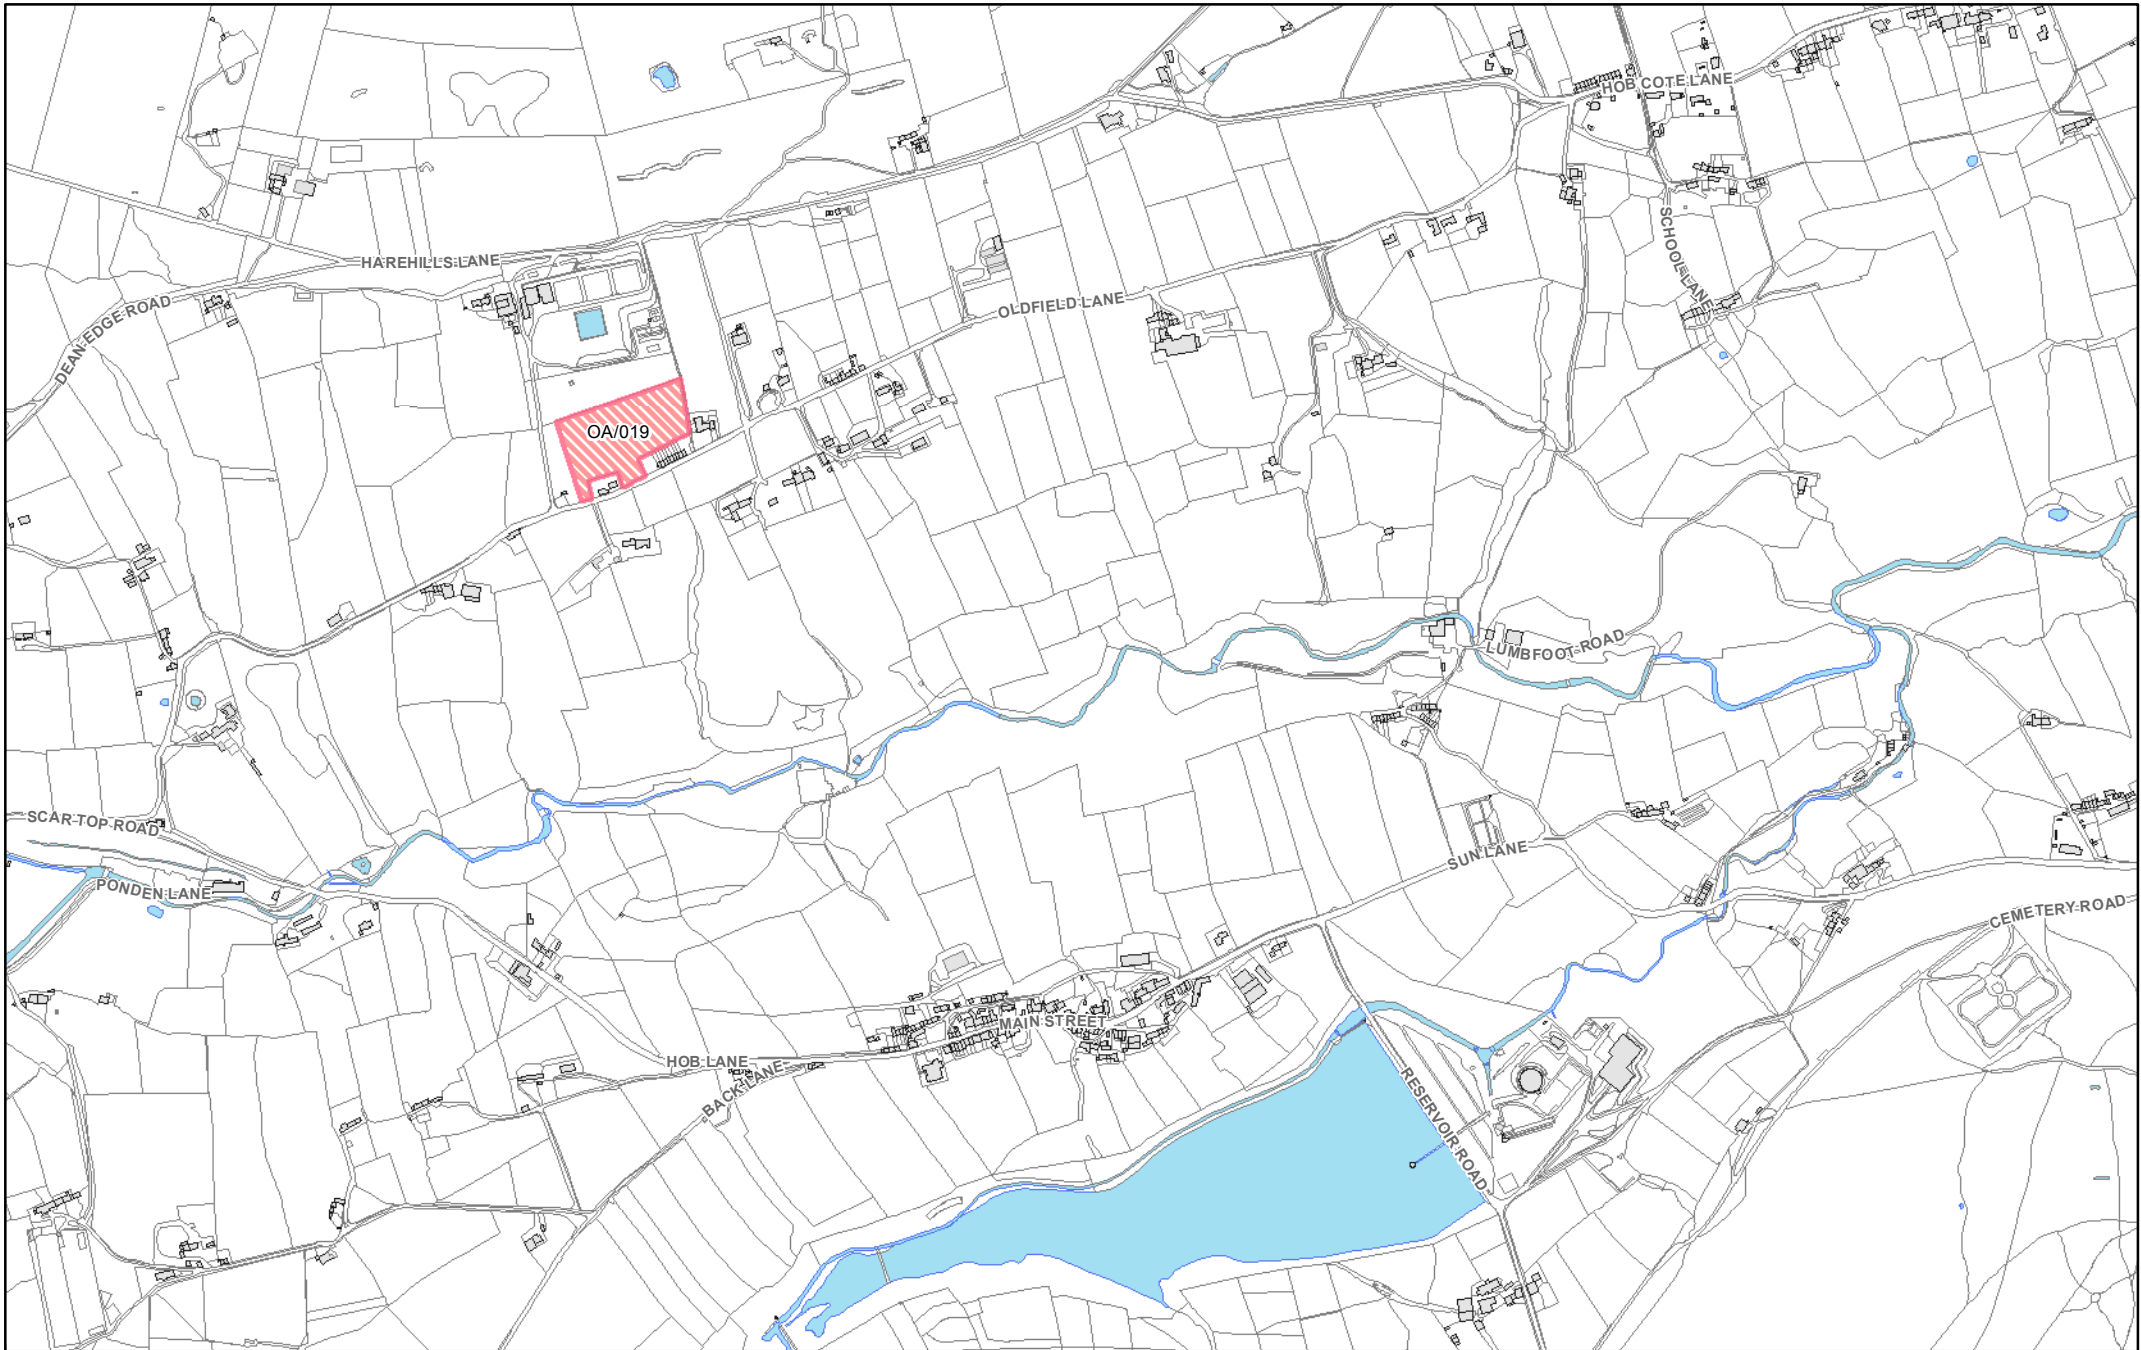

© Crown copyright and database rights 2016 Ordnance Survey 0100019304

GreenSpaces

Possible Development Sites

City of Bradford MDC

www.bradford.gov.uk