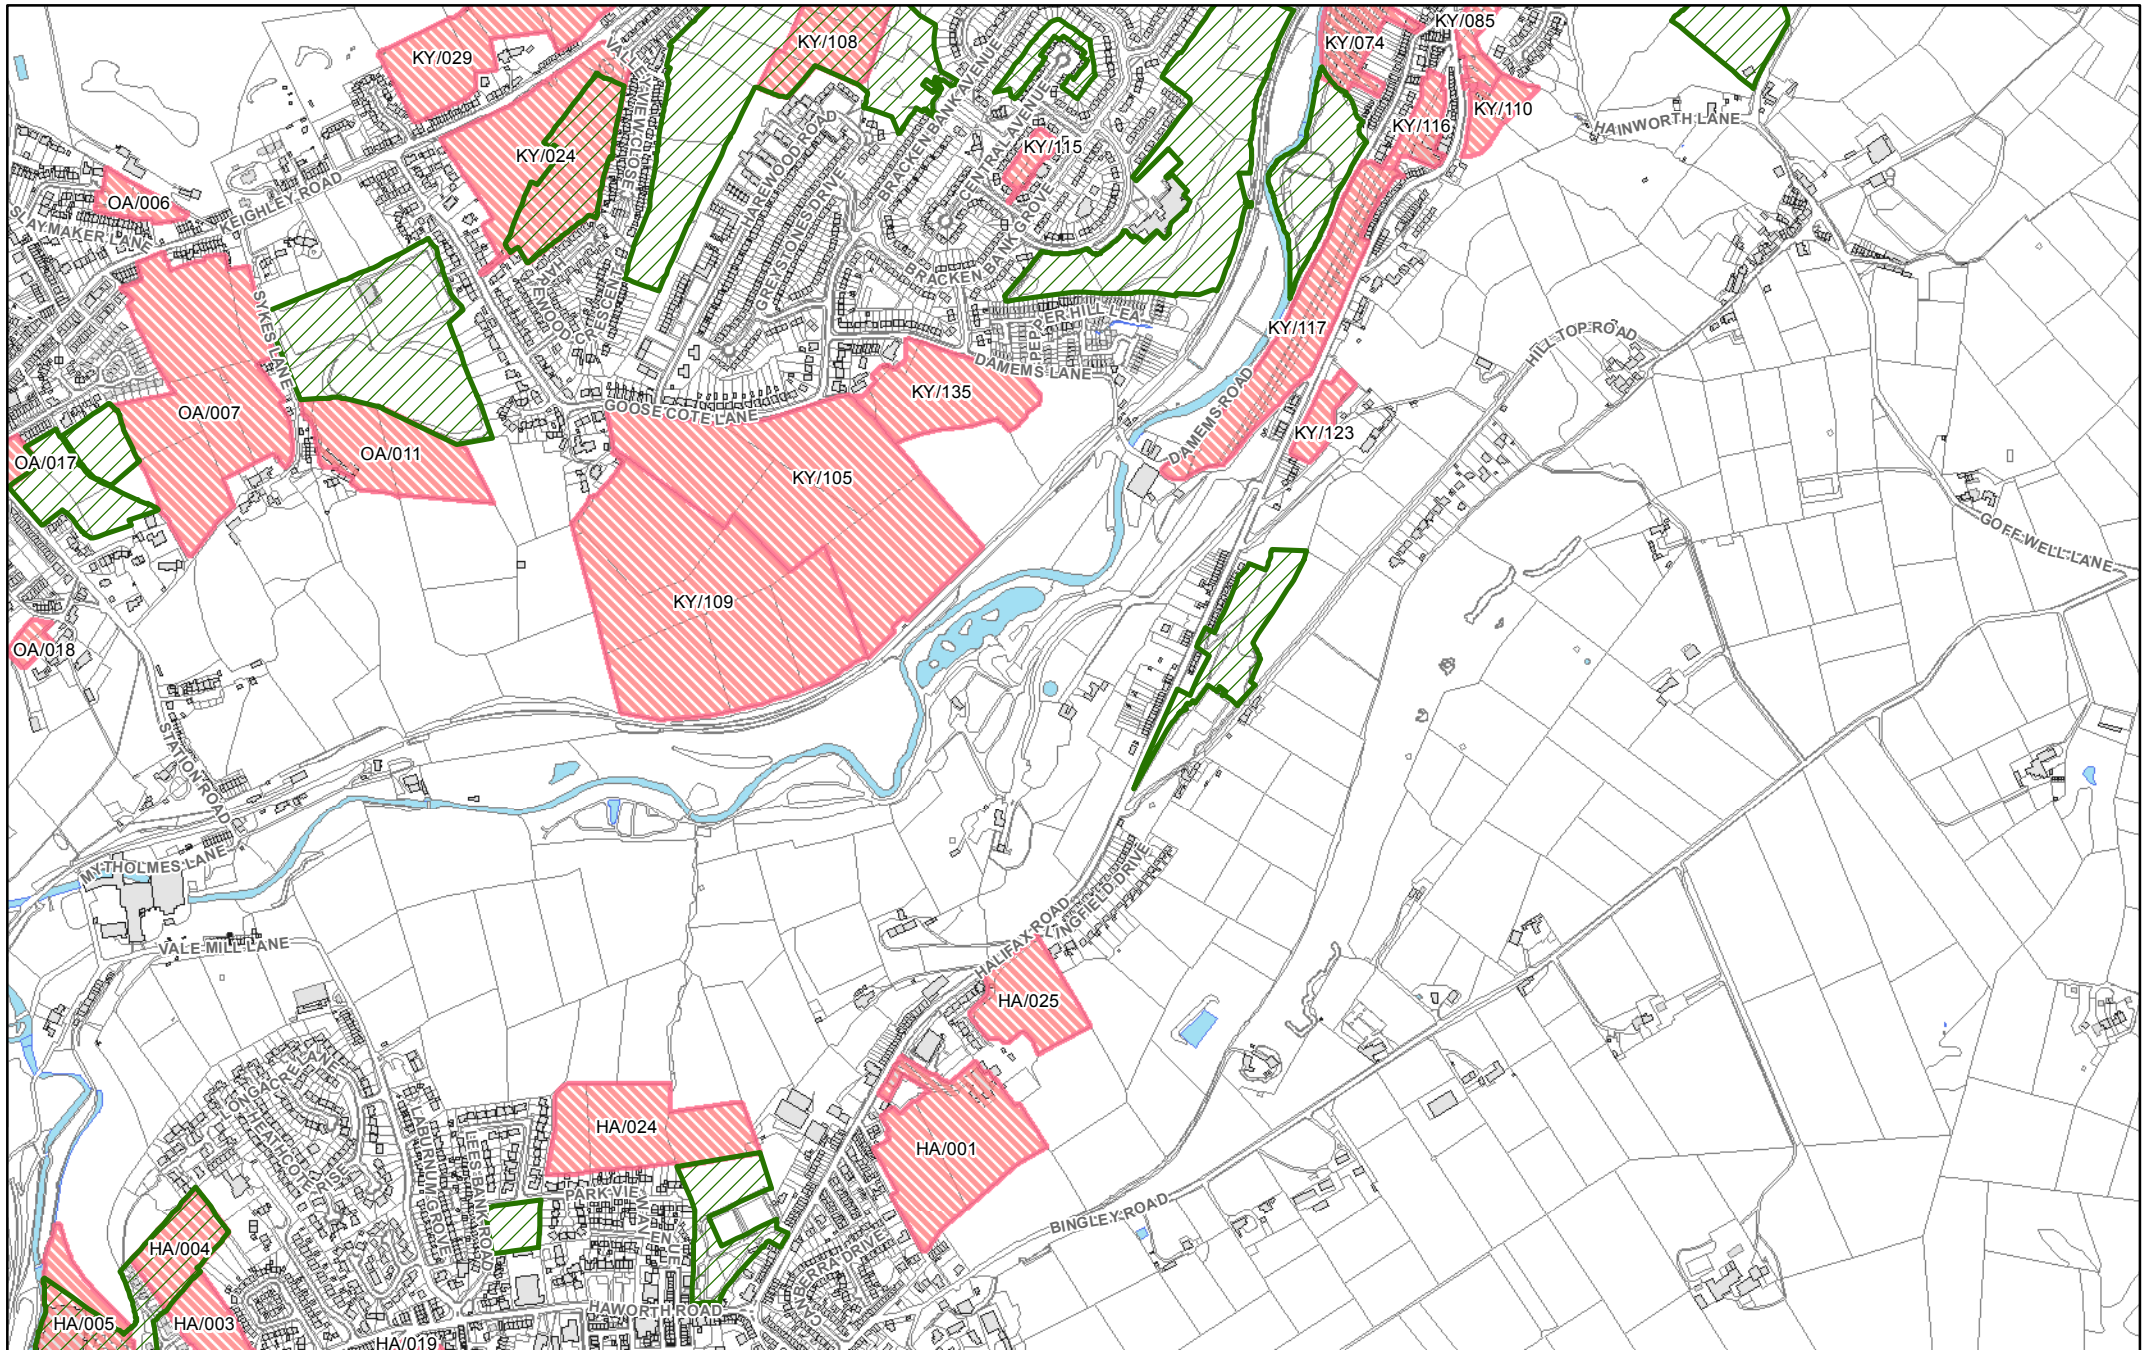

© Crown copyright and database rights 2016 Ordnance Survey 0100019304

Sheet 62

- GreenSpaces
- Possible Development Sites