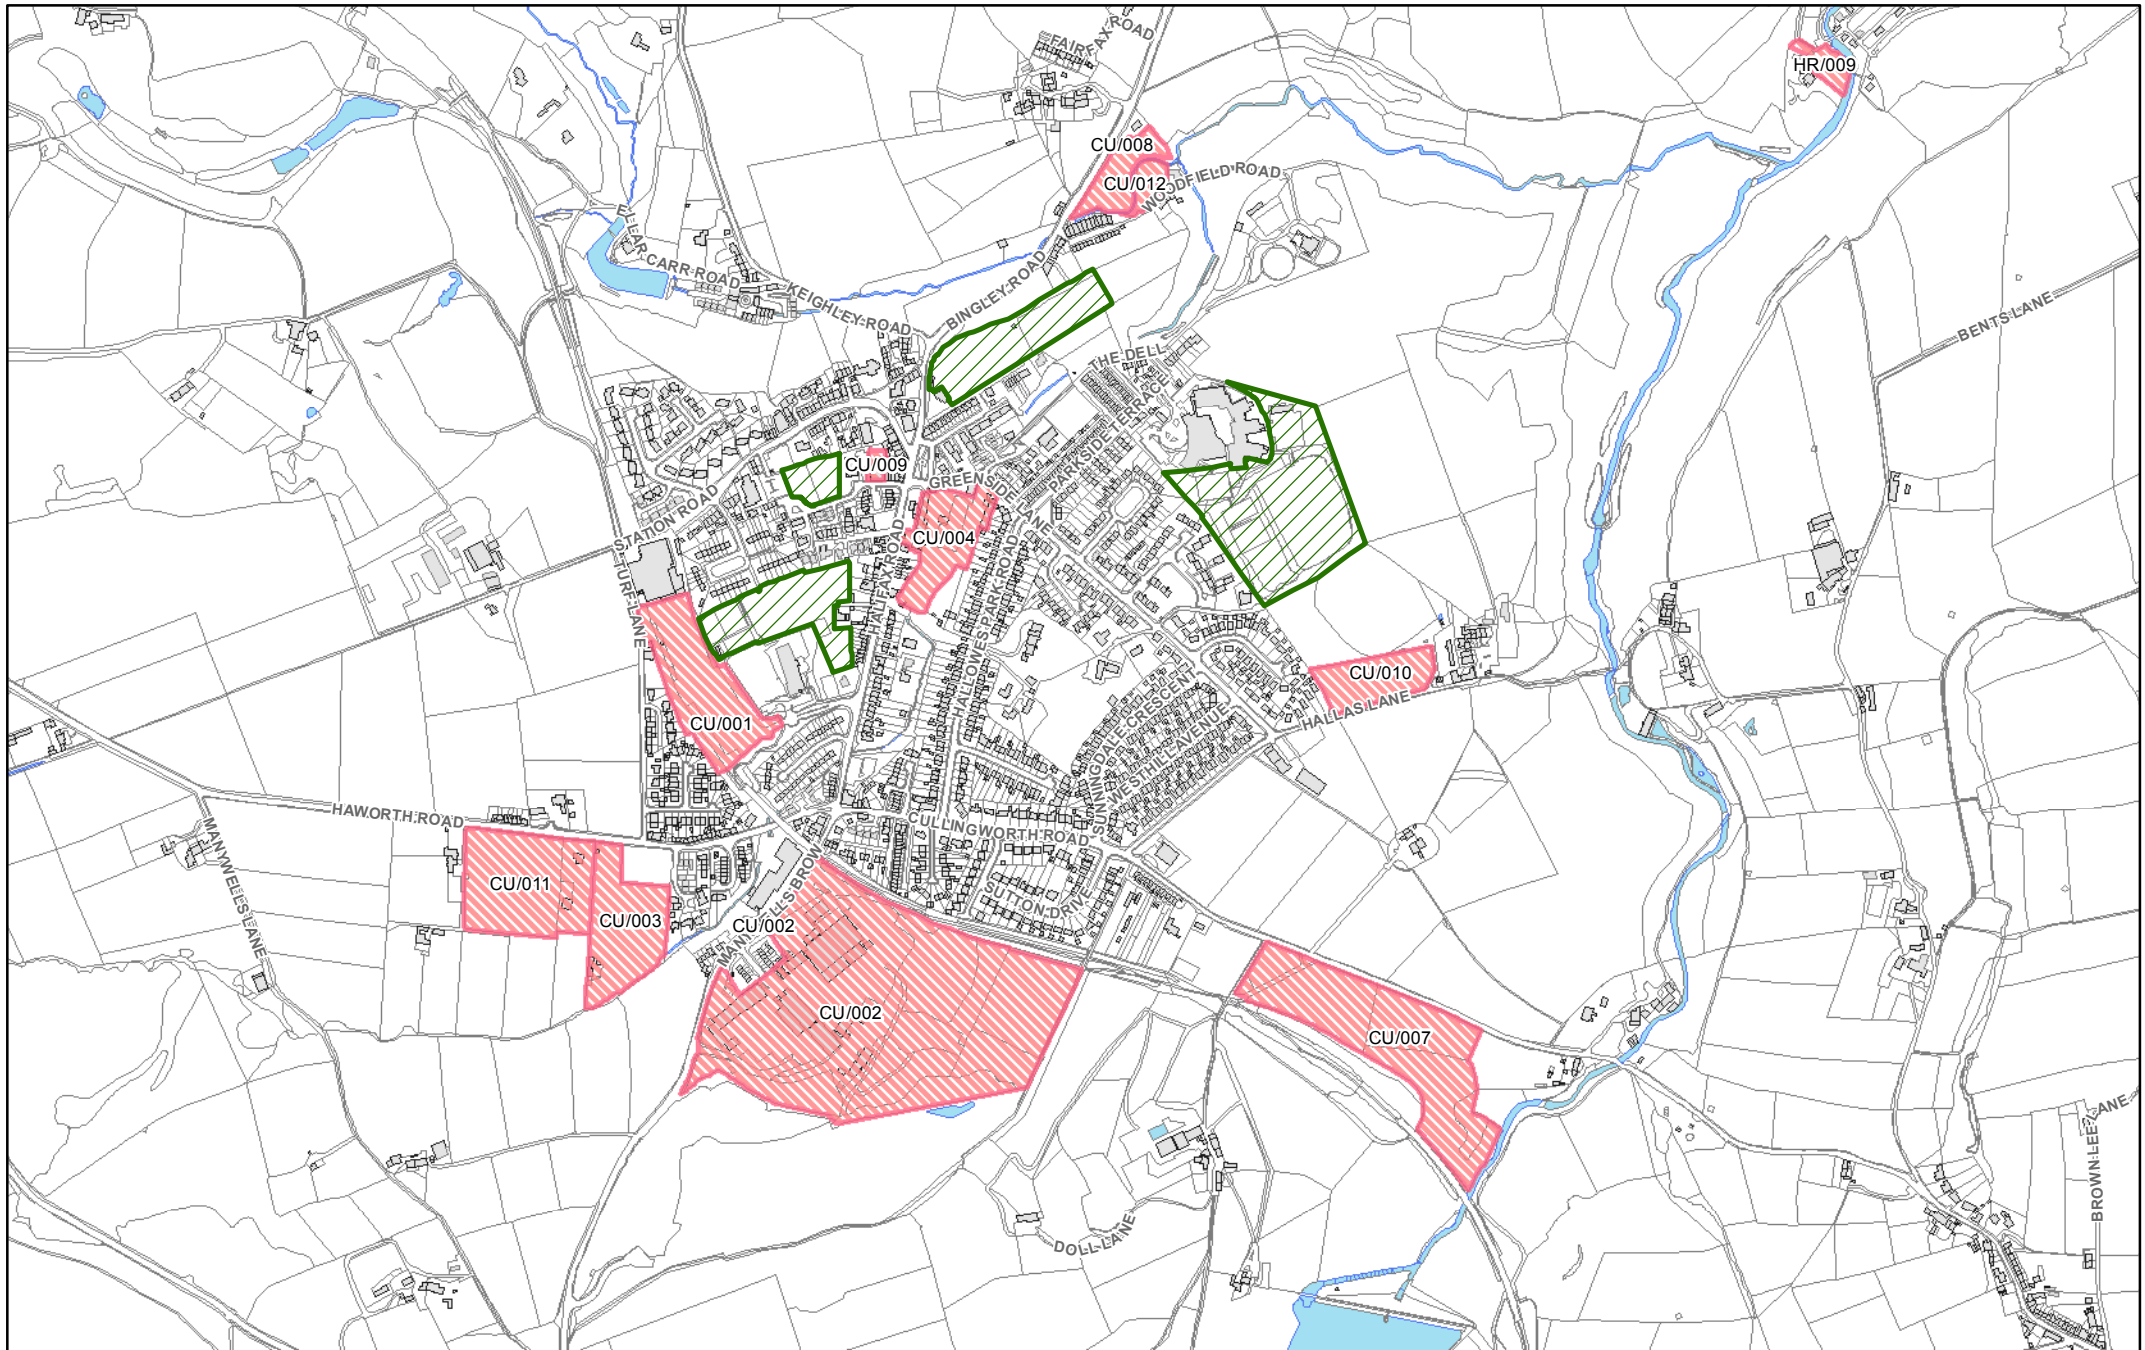

© Crown copyright and database rights 2016 Ordnance Survey 0100019304

Sheet 81

- GreenSpaces
- Possible Development Sites