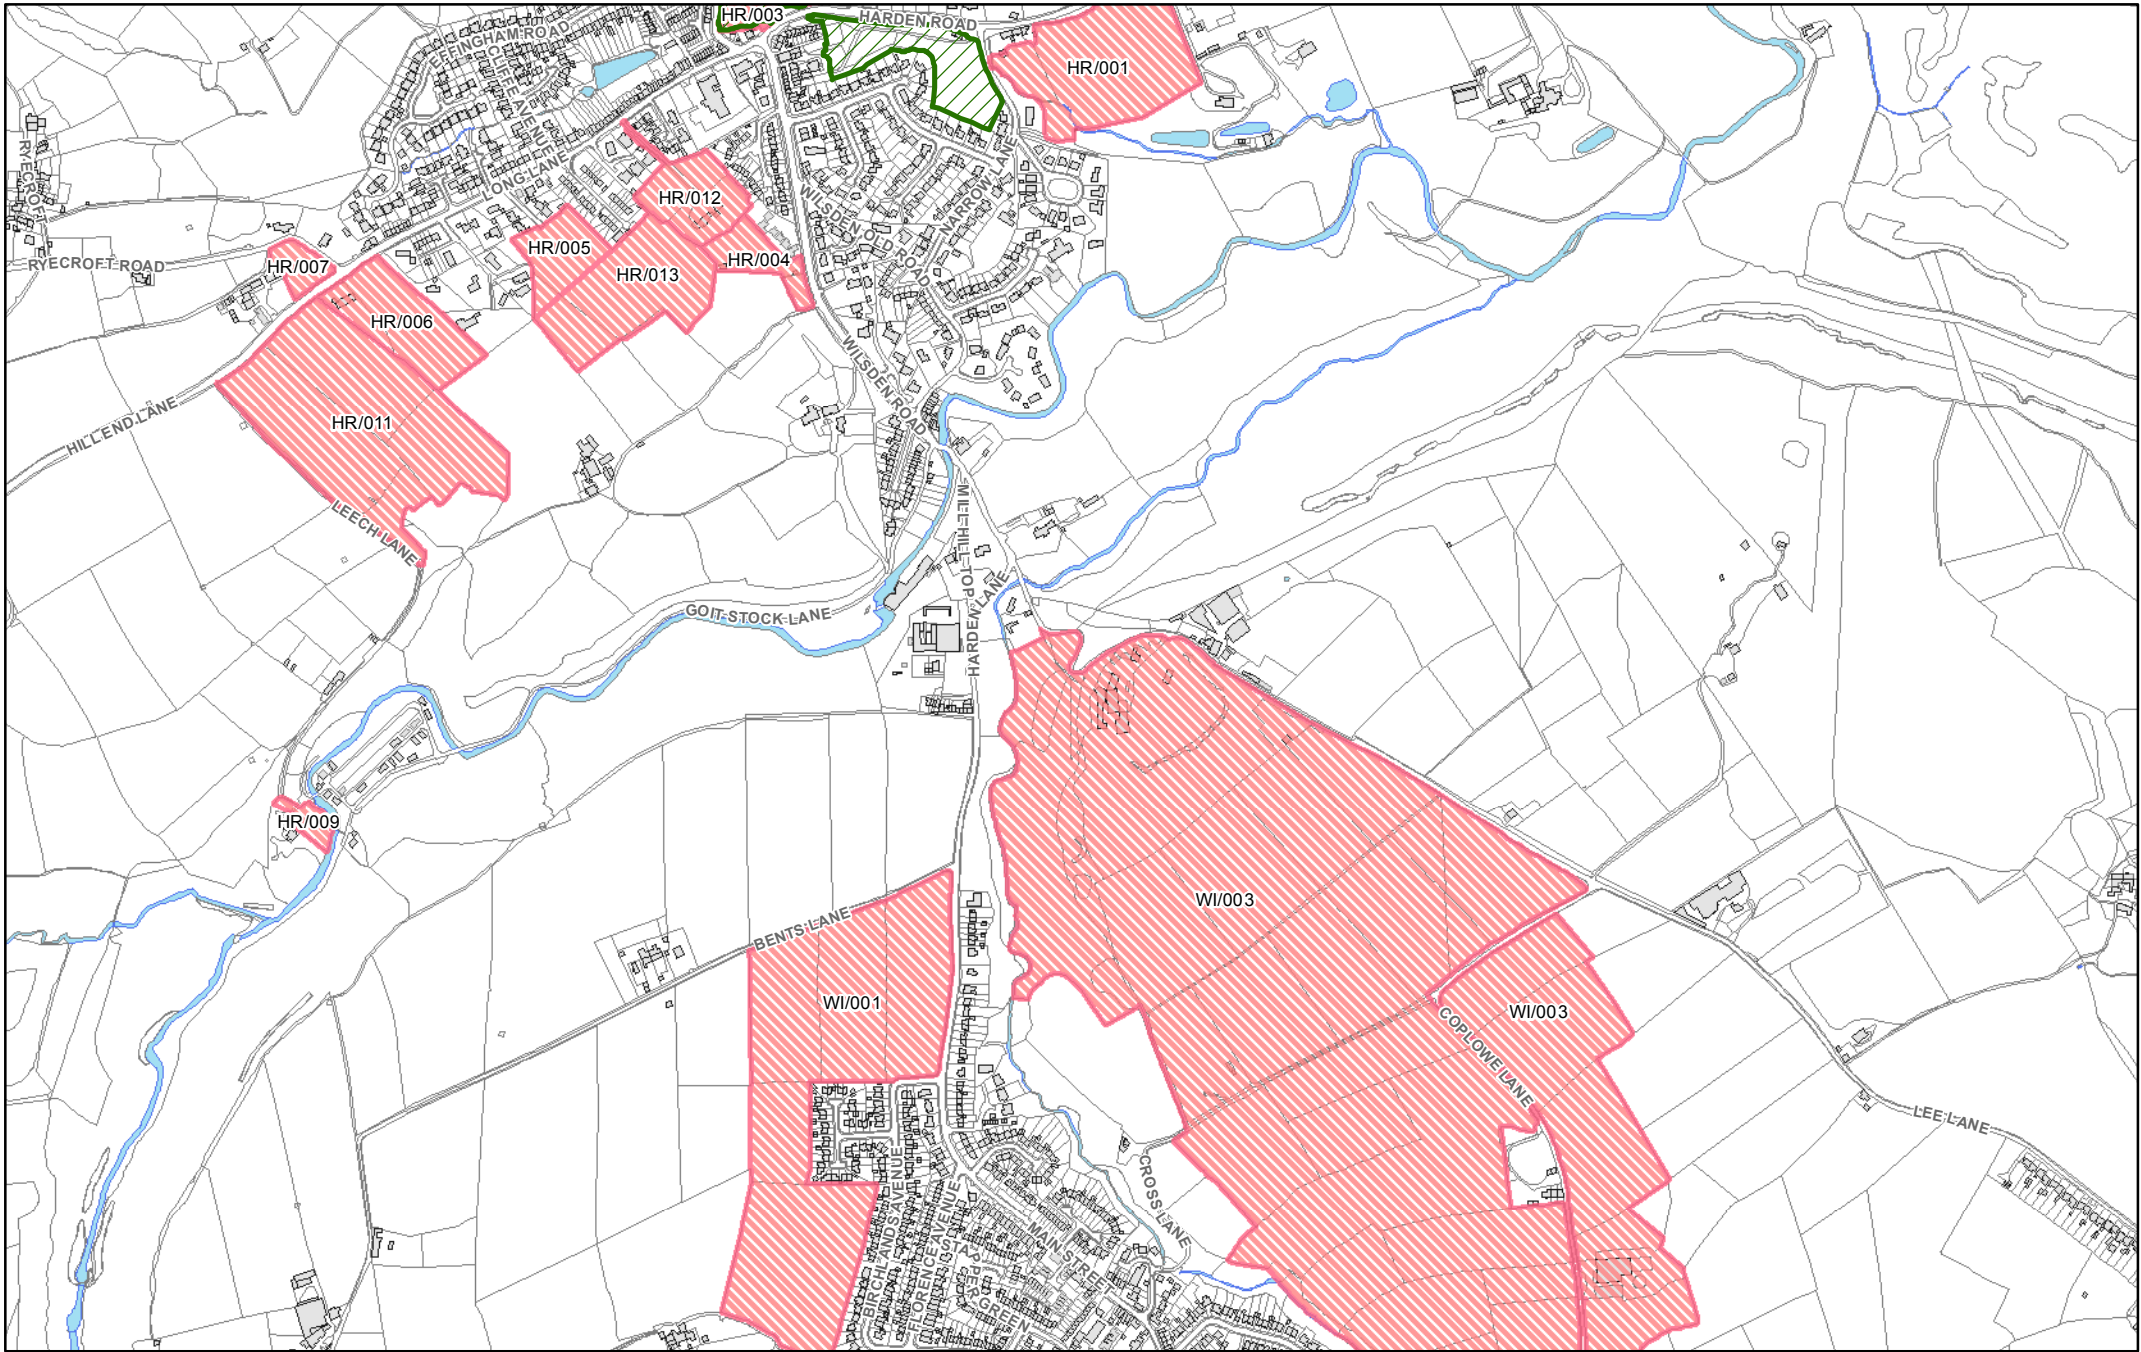

© Crown copyright and database rights 2016 Ordnance Survey 0100019304

Sheet 74

- GreenSpaces
- Possible Development Sites