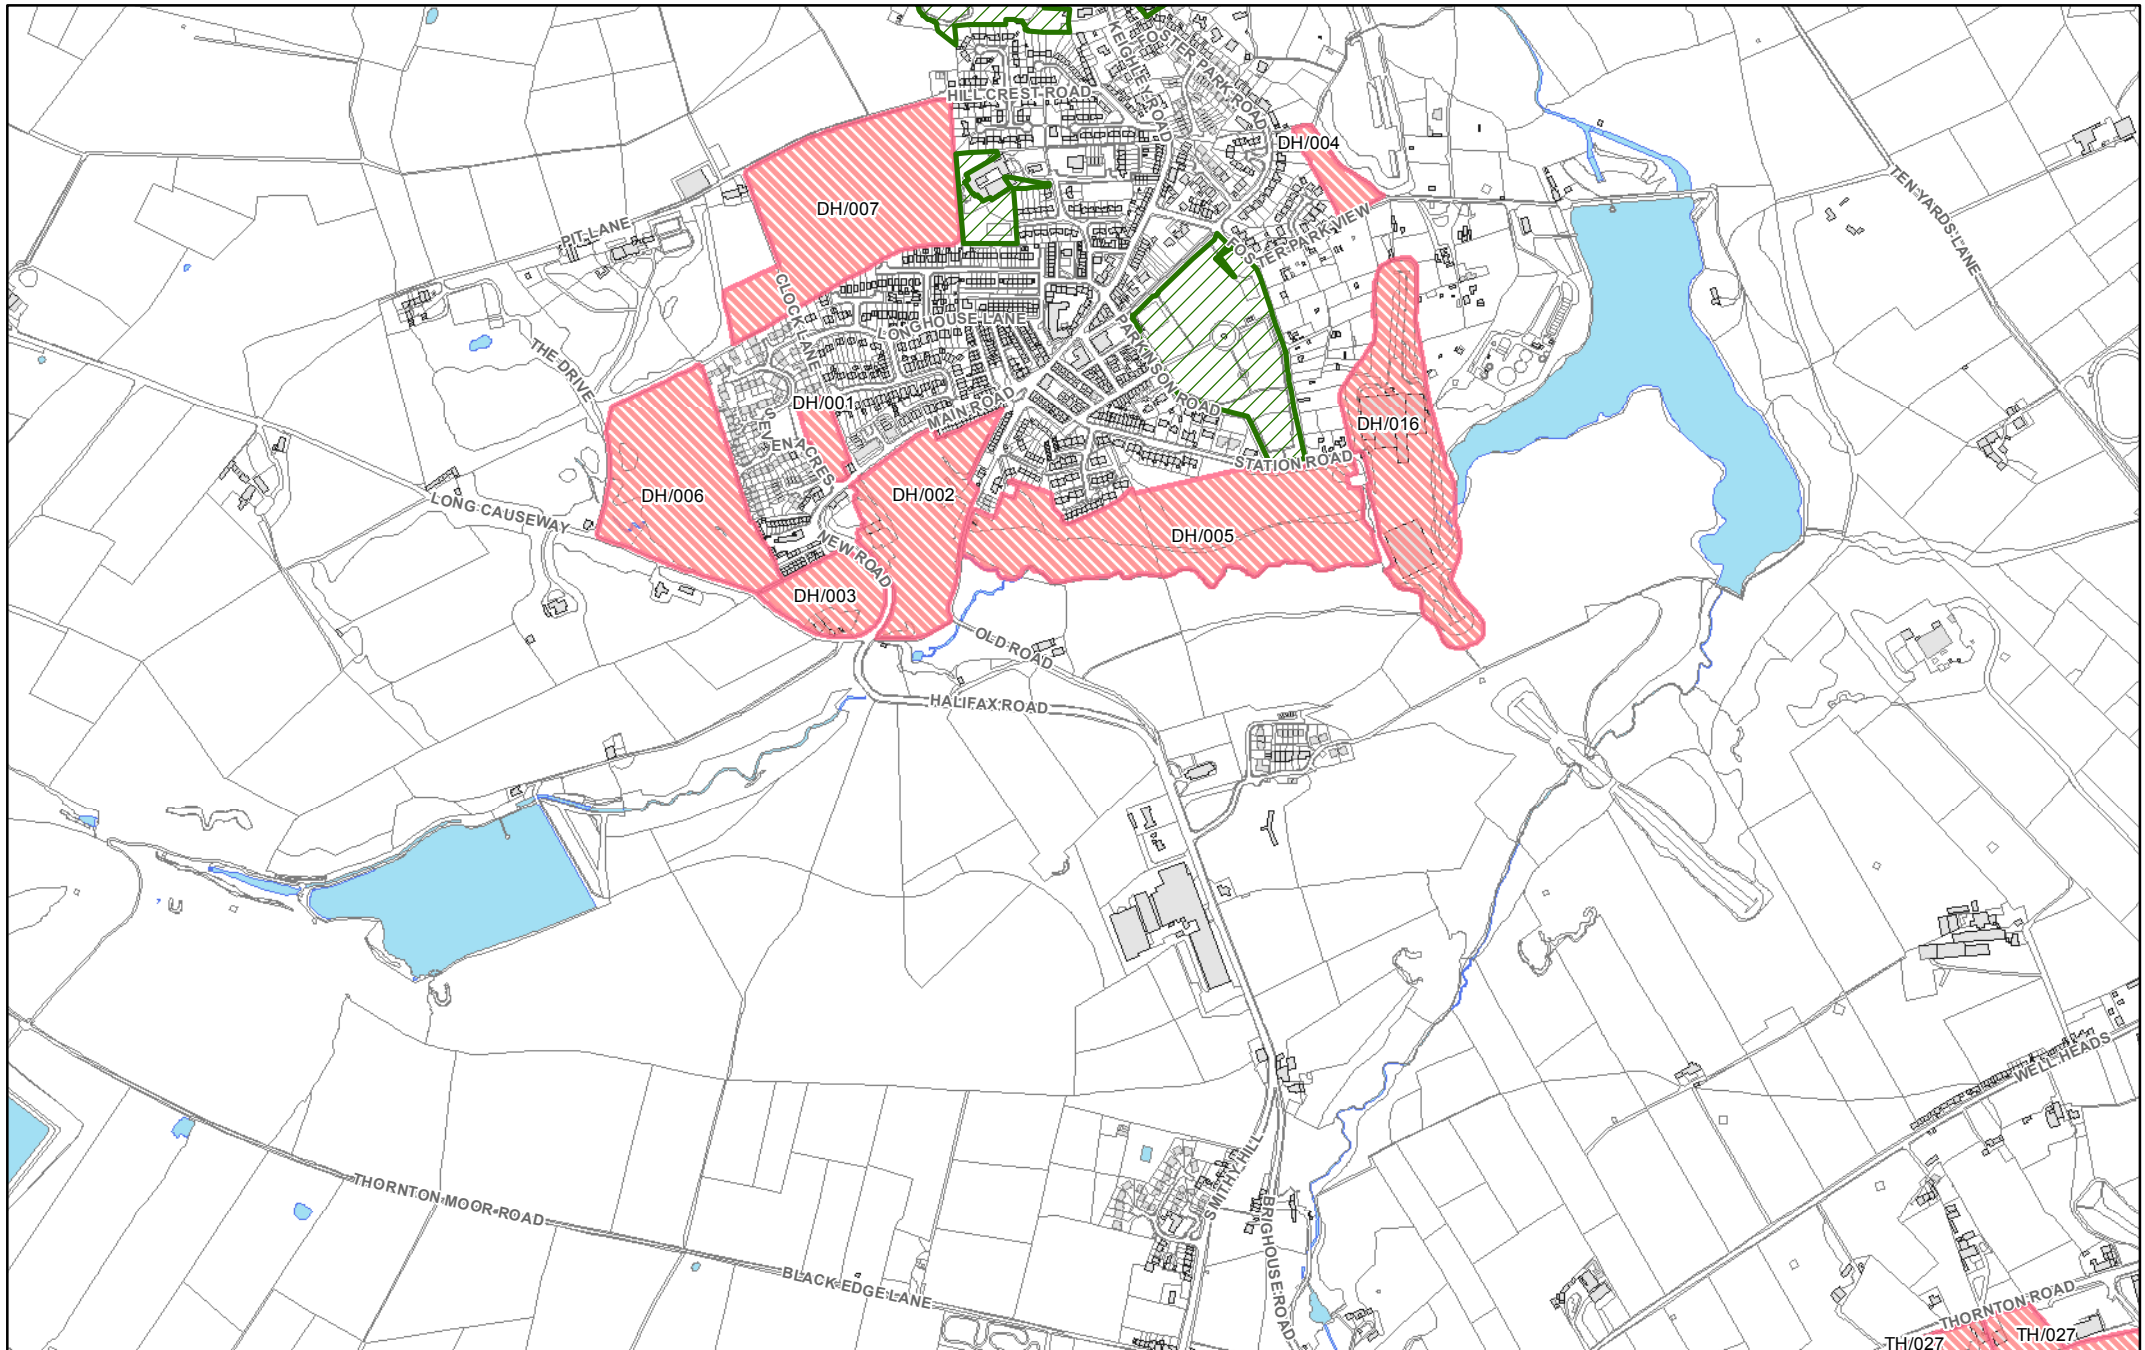

© Crown copyright and database rights 2016 Ordnance Survey 0100019304

- GreenSpaces
- Possible Development Sites