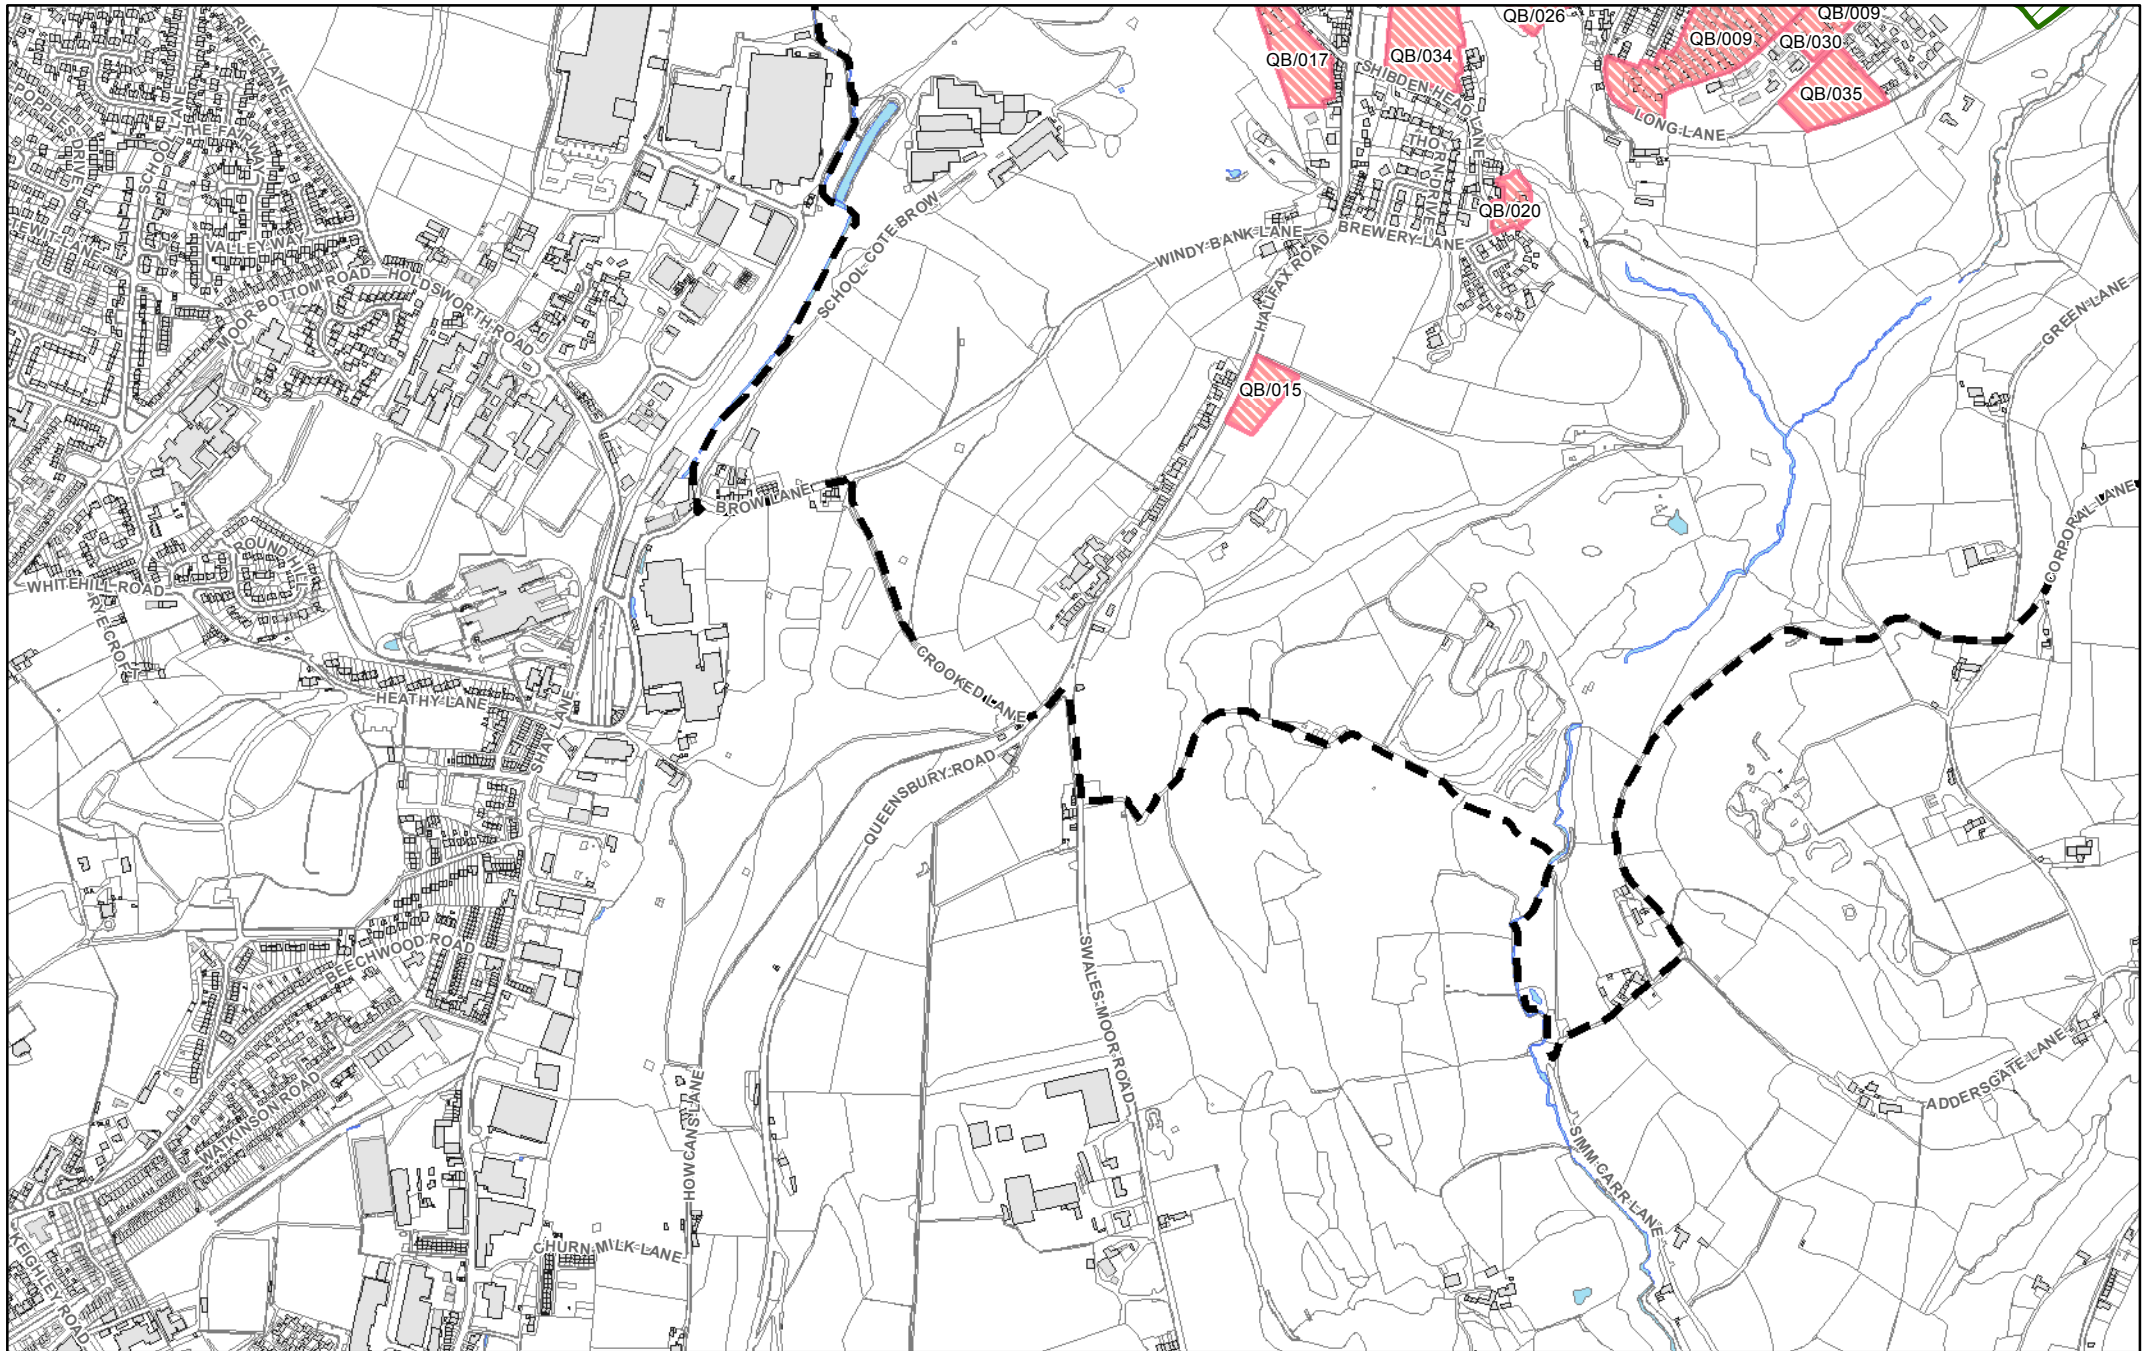

© Crown copyright and database rights 2016 Ordnance Survey 0100019304

- GreenSpaces
- Possible Development Sites