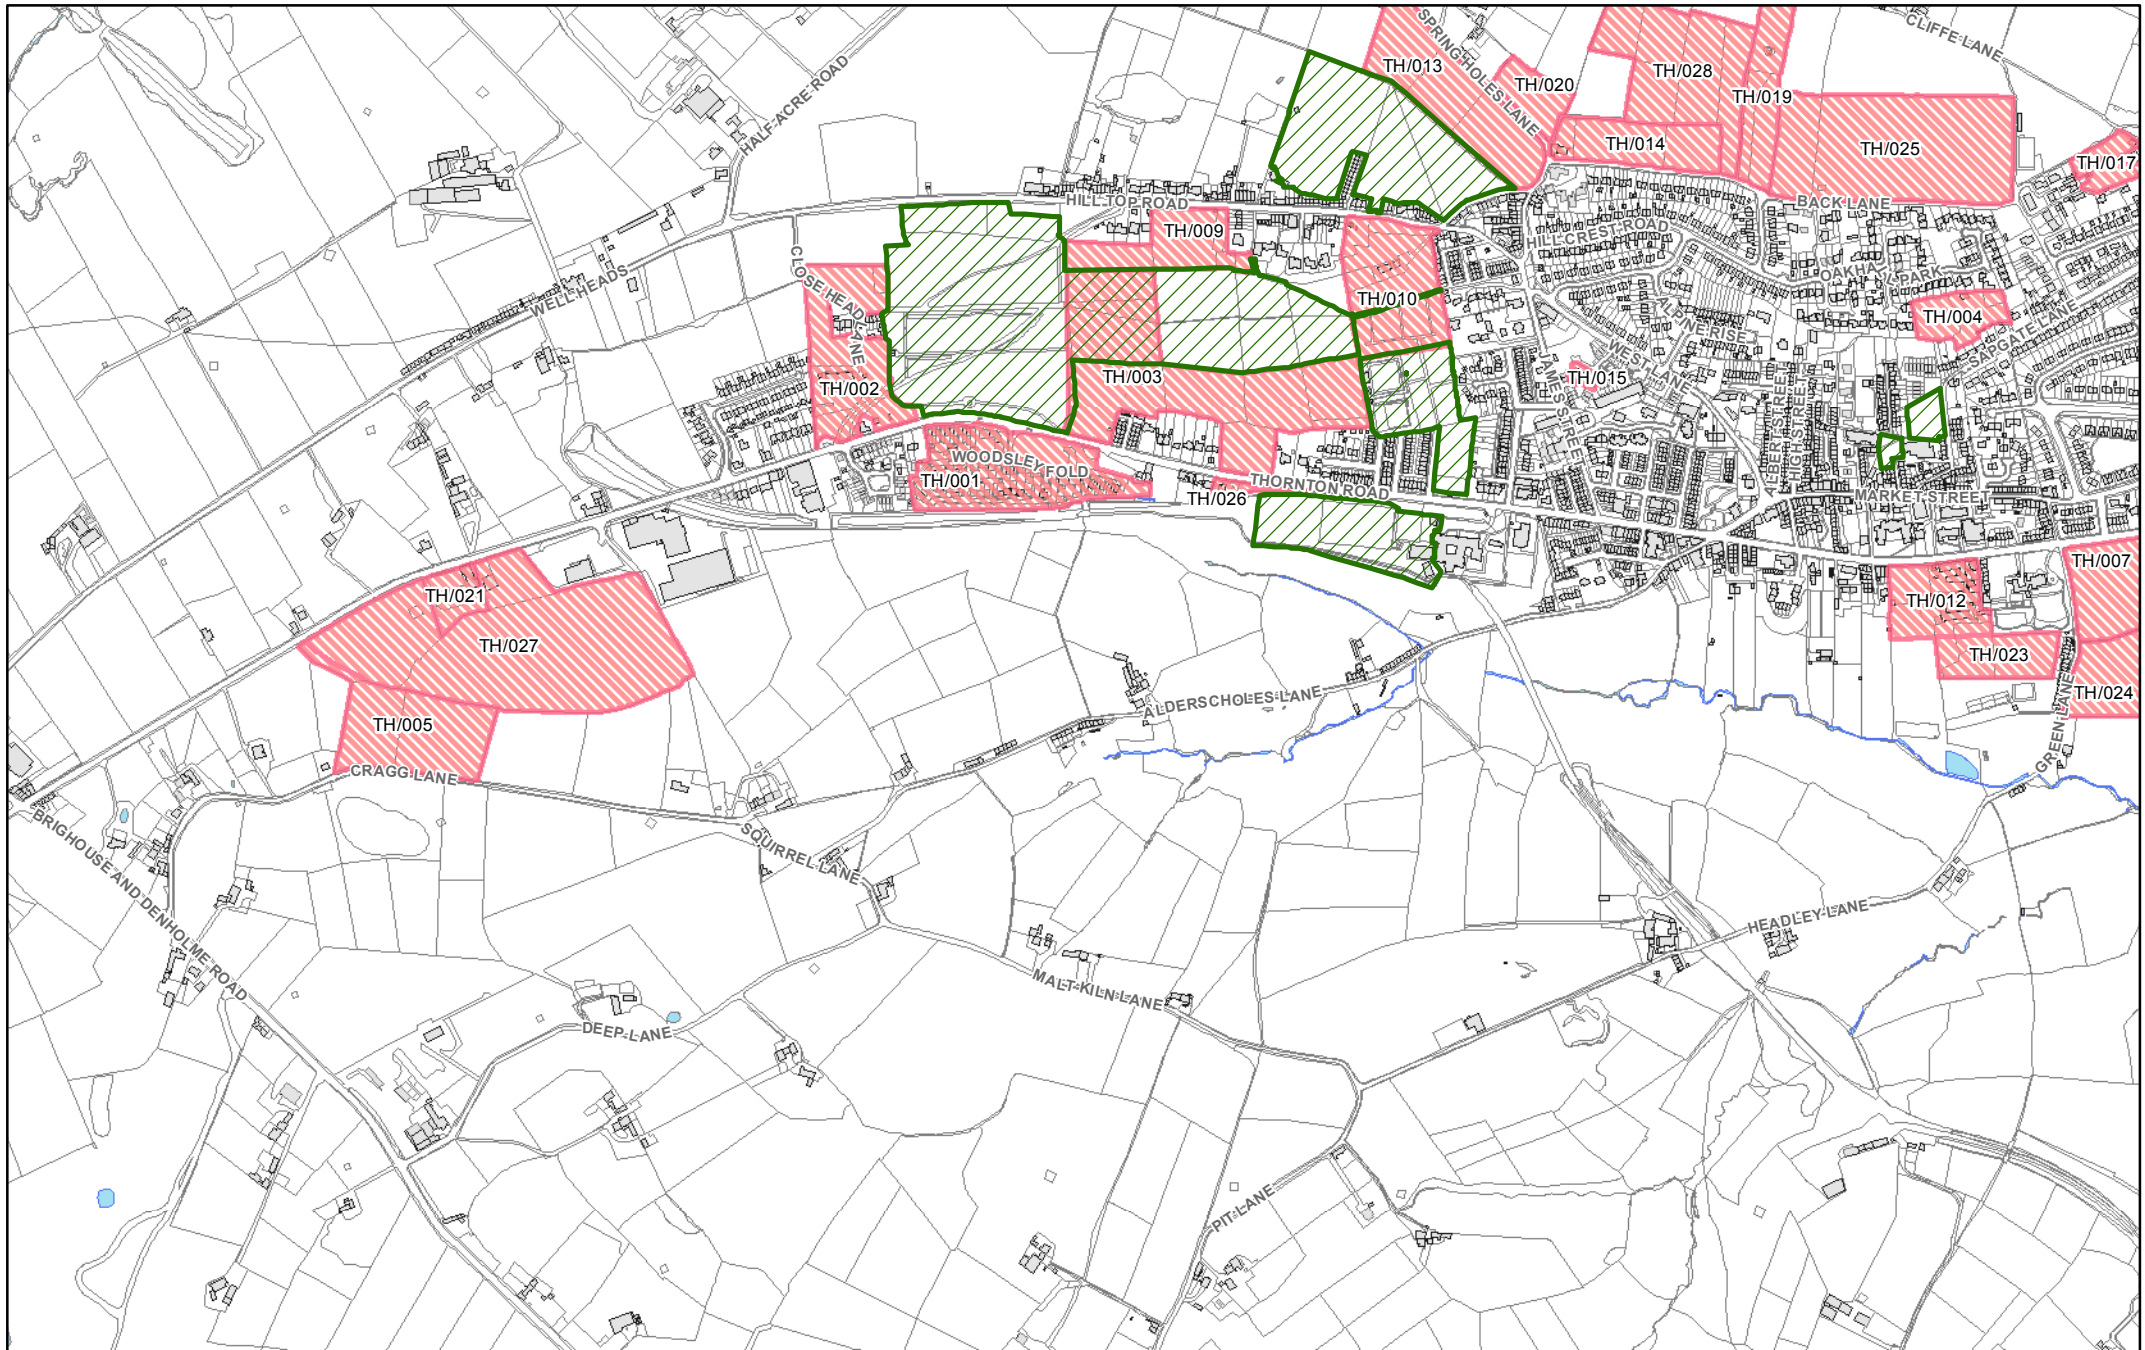

© Crown copyright and database rights 2016 Ordnance Survey 0100019304

GreenSpaces
Possible Development Sites