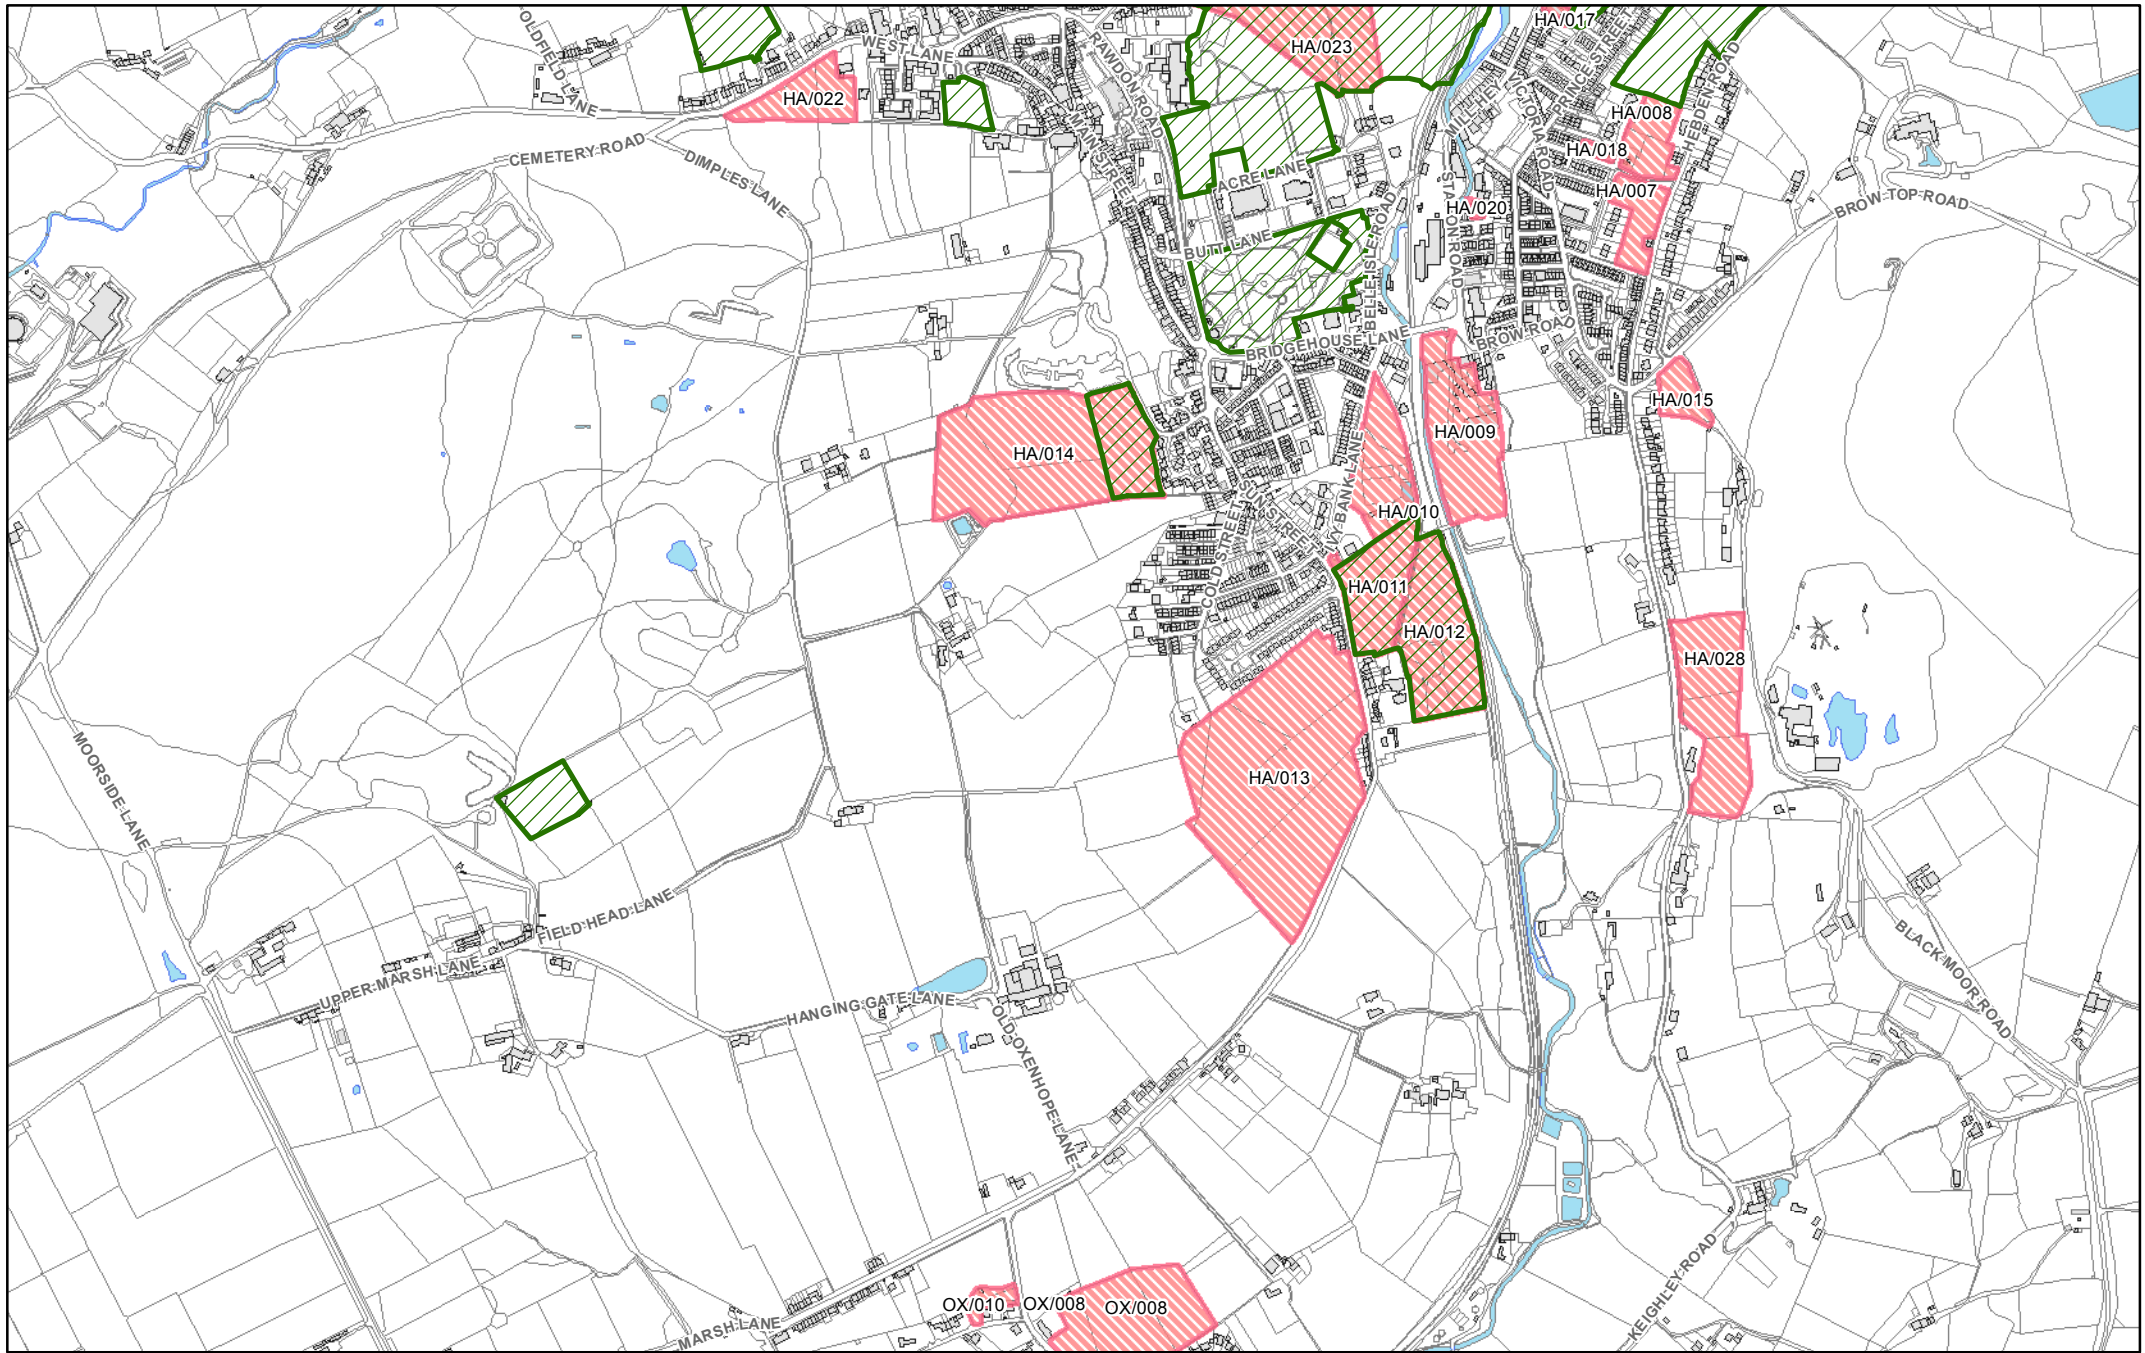

© Crown copyright and database rights 2016 Ordnance Survey 0100019304

GreenSpaces
Possible Development Sites