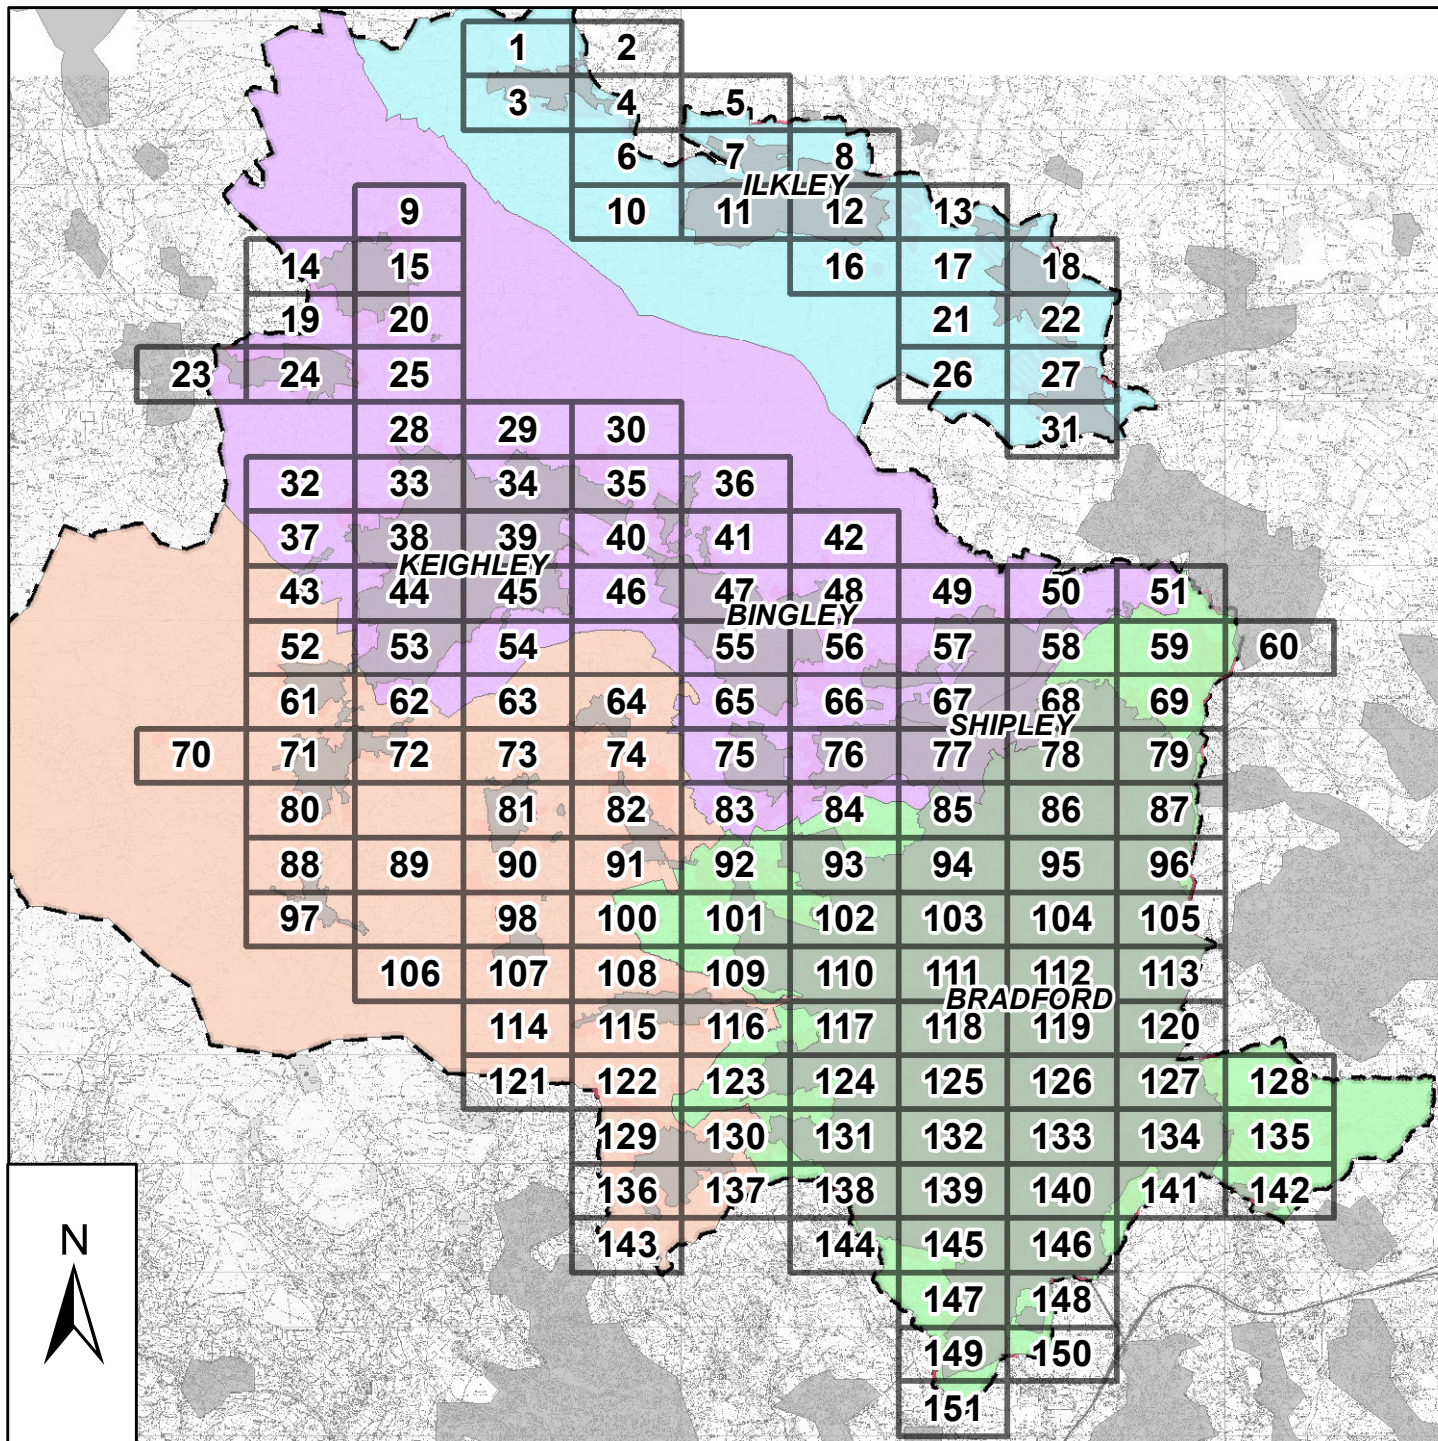

### Issues and Options

They show in more detail, the location of land identified as possible development sites referenced in the tables within the Sub Area documents and show the current boundaries of greenspaces as identified in the Replacement Unitary Development Plan.

All maps have been produced with the permission of and under licence to the Ordnance Survey and are at 1:10,000 scale.

**26** Map location - with sheet number

**District sub areas**

- Airedale
- Bradford
- Pennine Towns
- Wharfedale