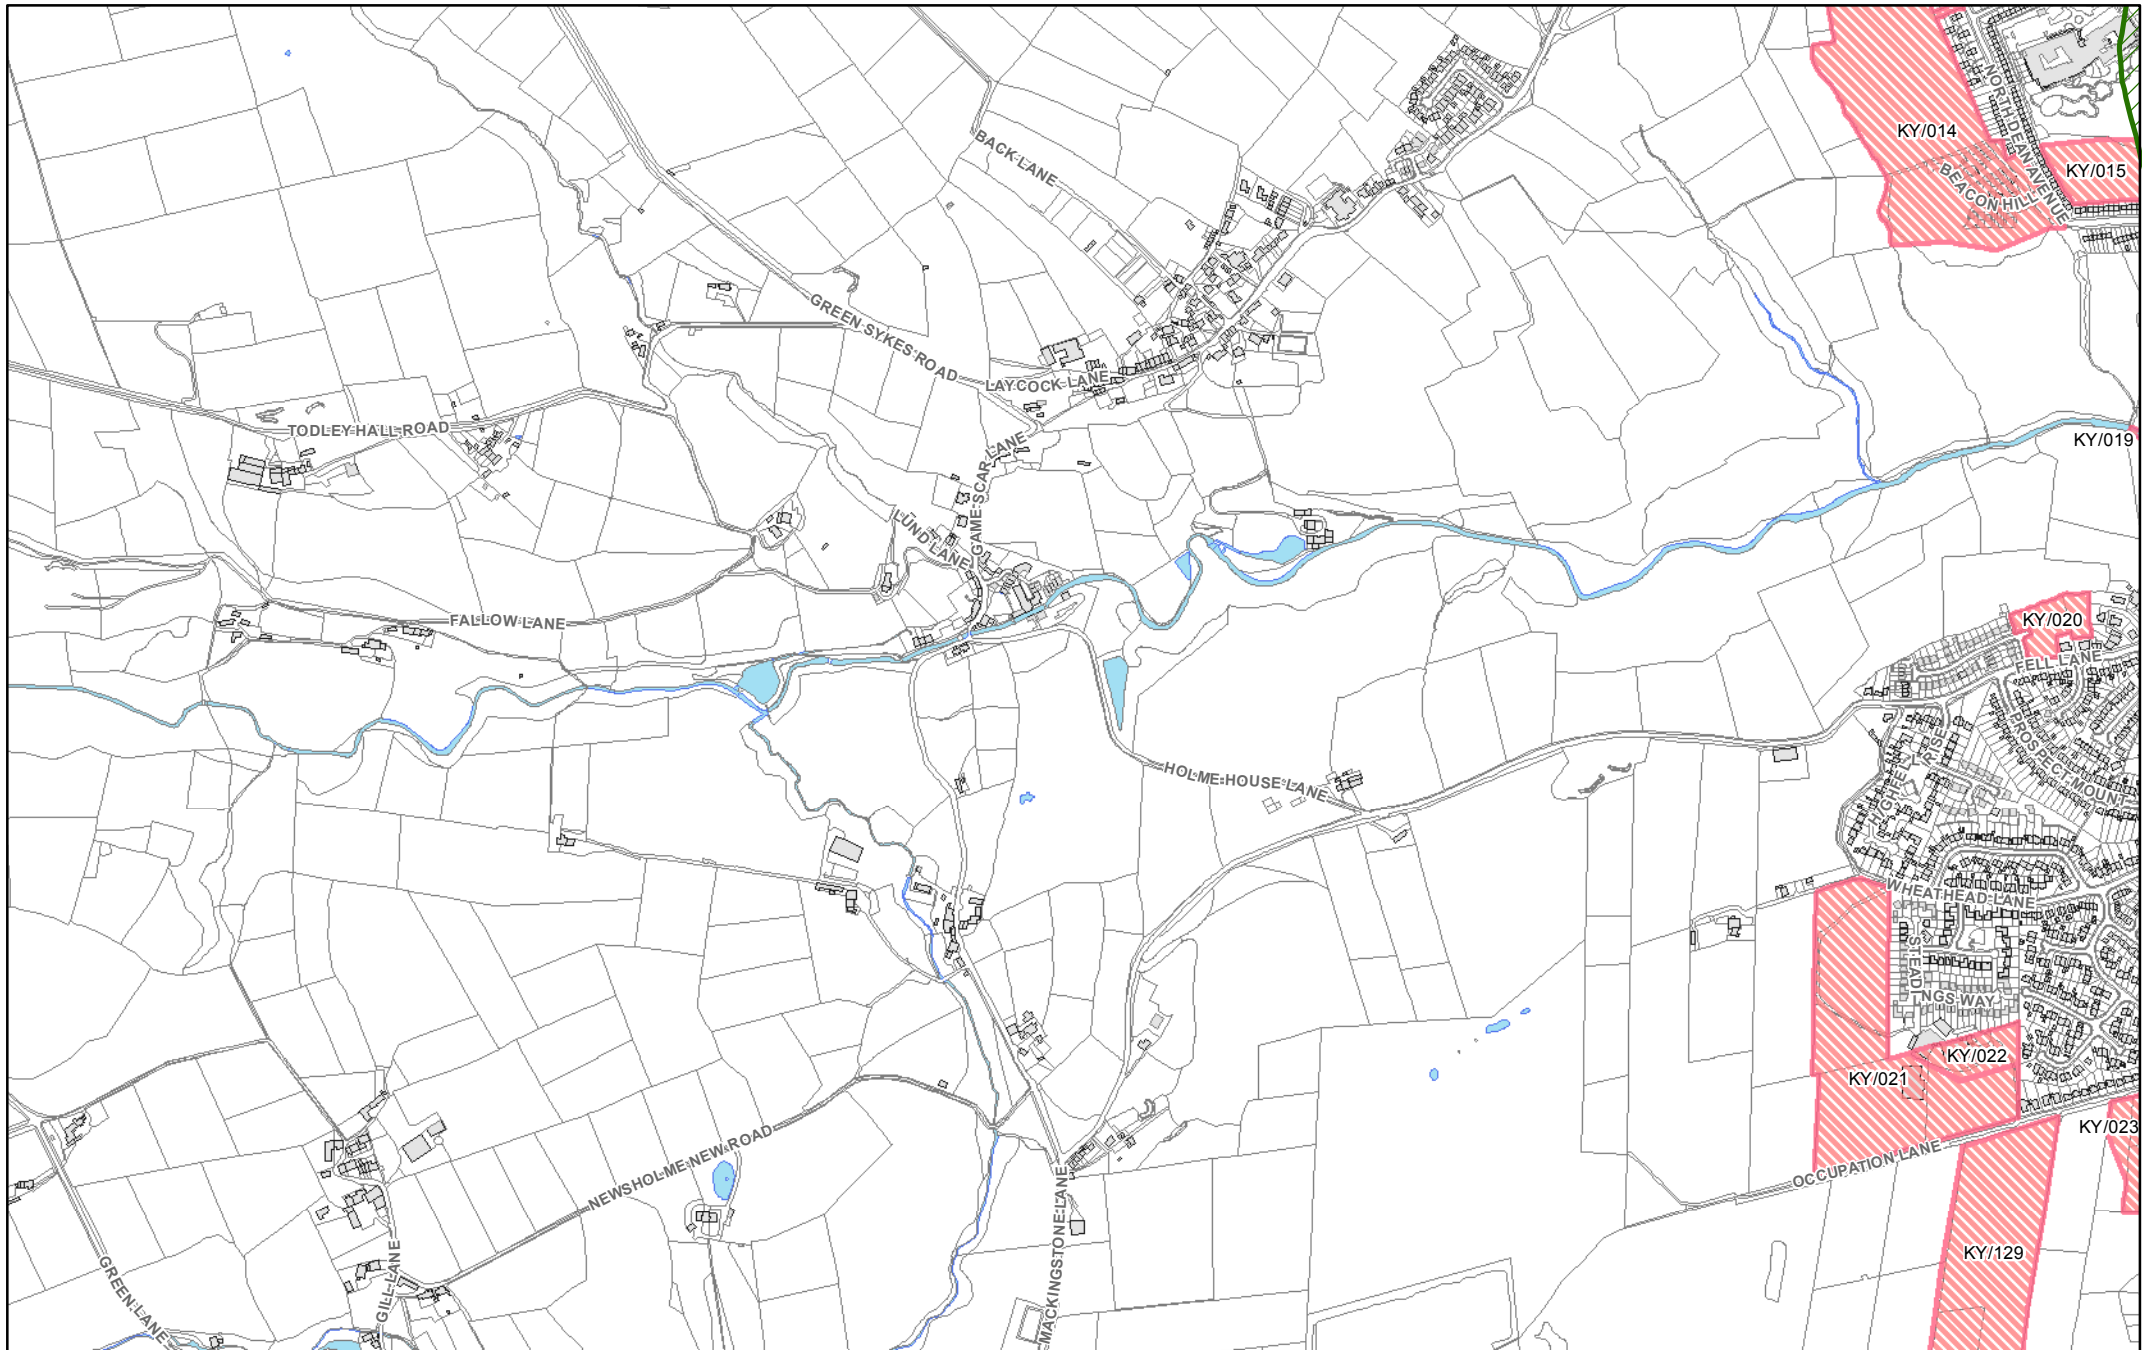

© Crown copyright and database rights 2016 Ordnance Survey 0100019304

Sheet 43

GreenSpaces

Possible Development Sites