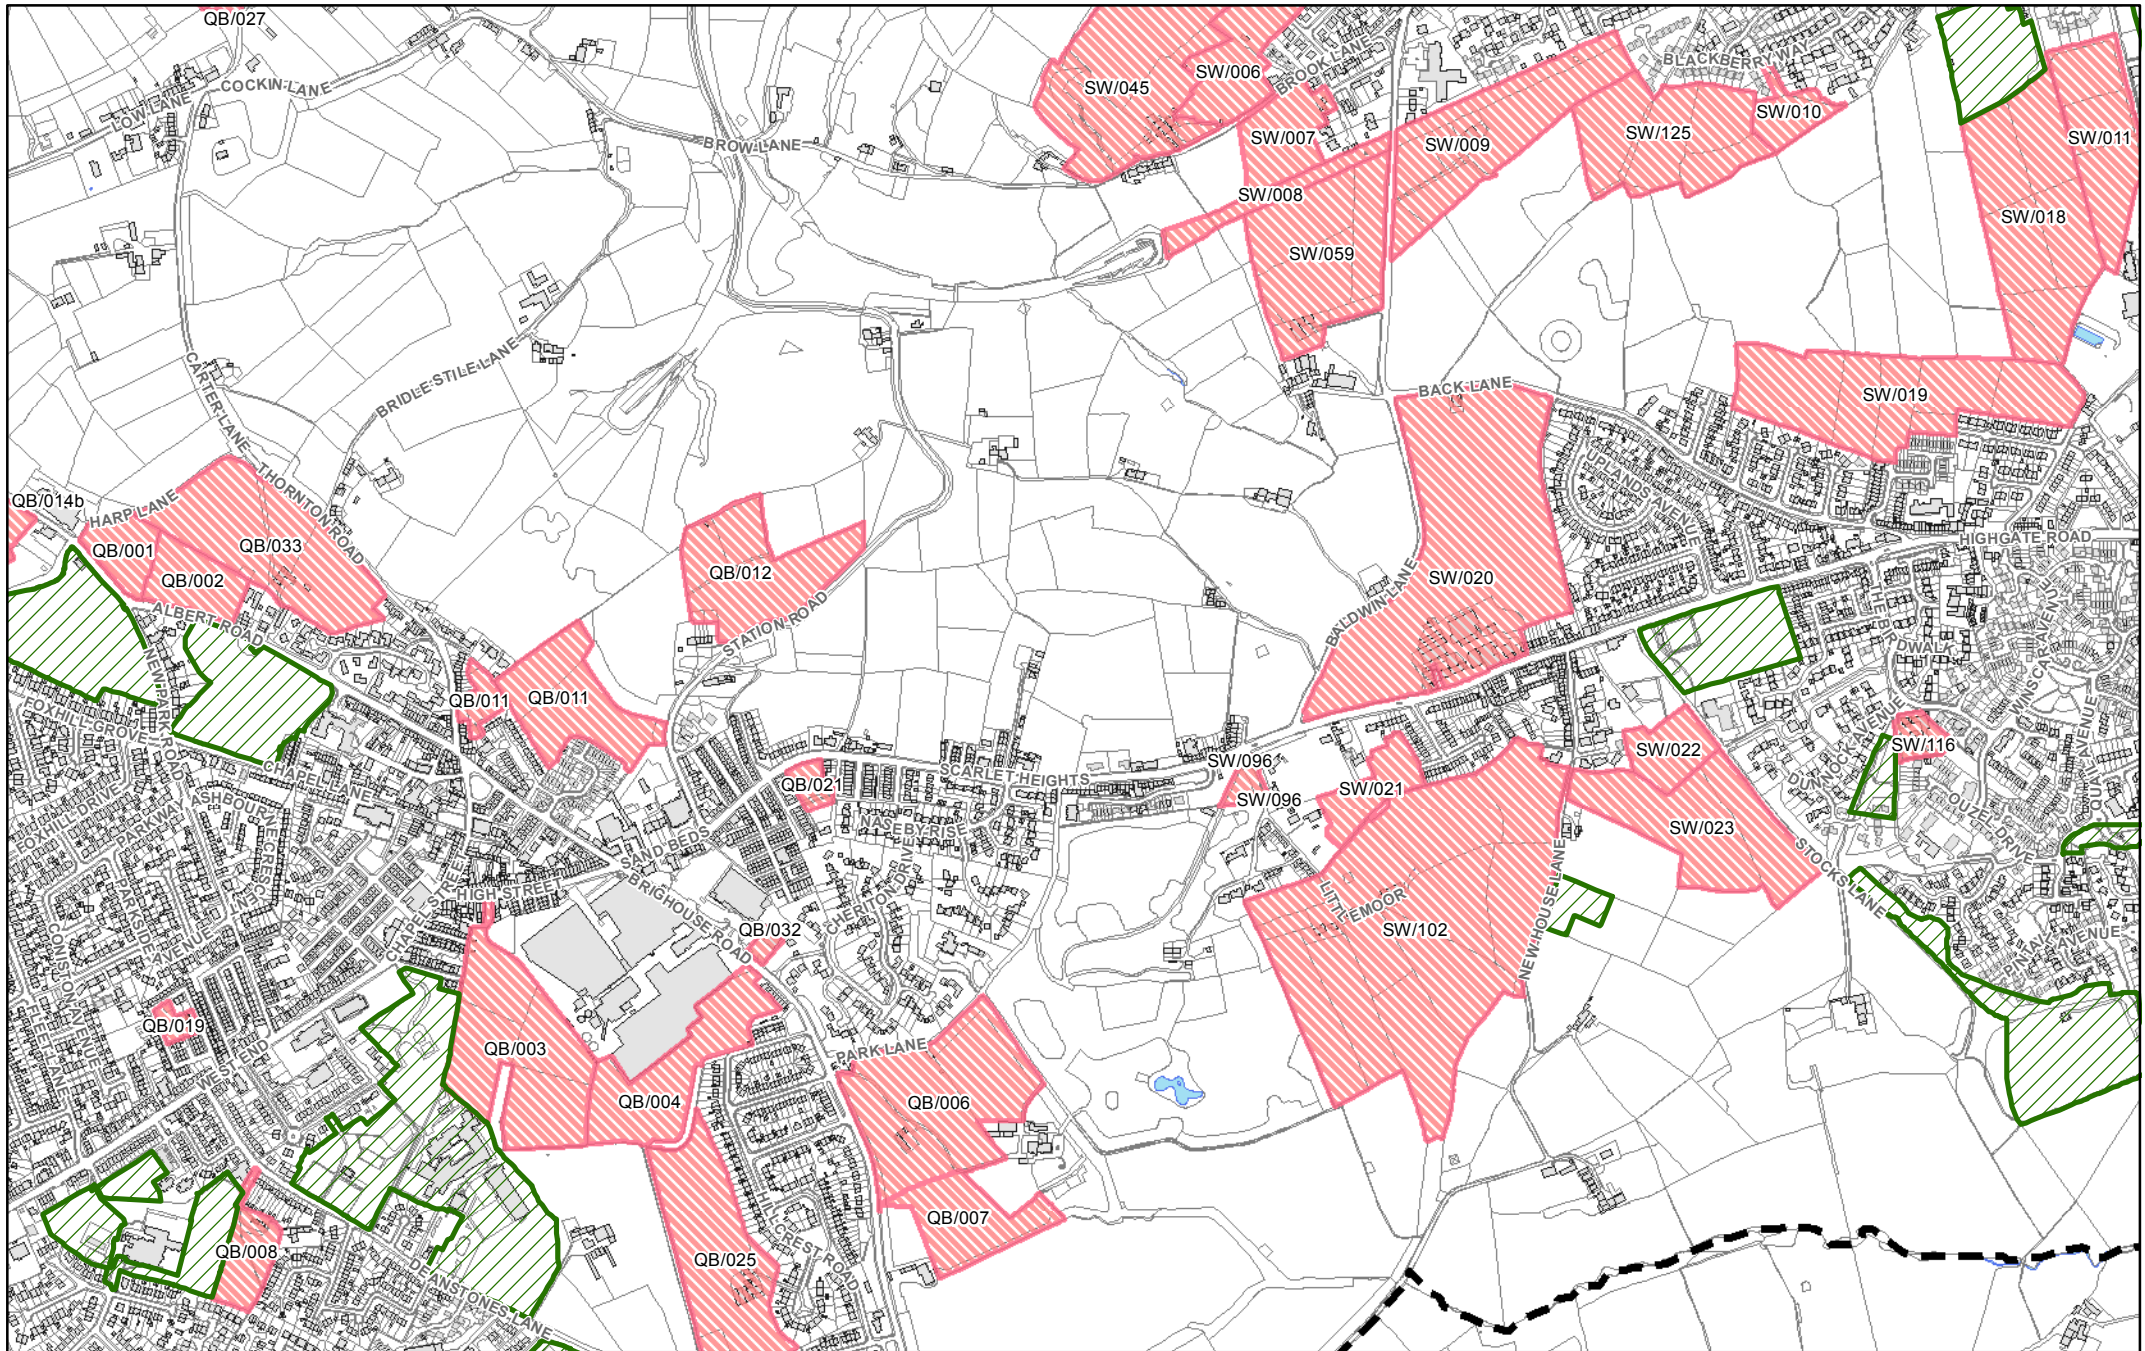

© Crown copyright and database rights 2016 Ordnance Survey 0100019304

- GreenSpaces
- Possible Development Sites